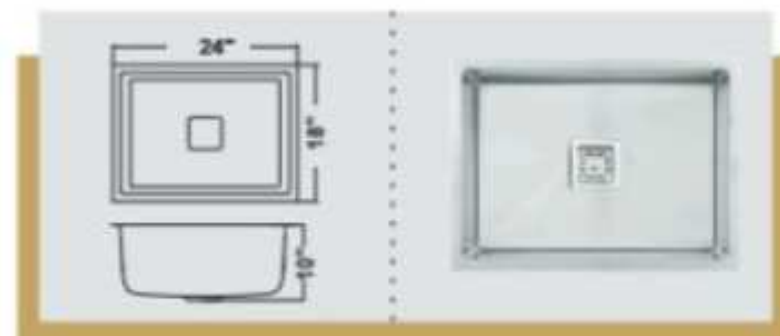

SSB 241810

Overall Size (Inch/mm)
24x18x10/609x457x254

Bowl Size (Inch/mm)
22x16x10/558x406x254 + 3mm

Including Accessories : 1 Drain Pipe,
1 Strainer with Coupling, 1 Basket

MRP(₹) : 9800/-
Brush Finish

SIGNATURE SERIES