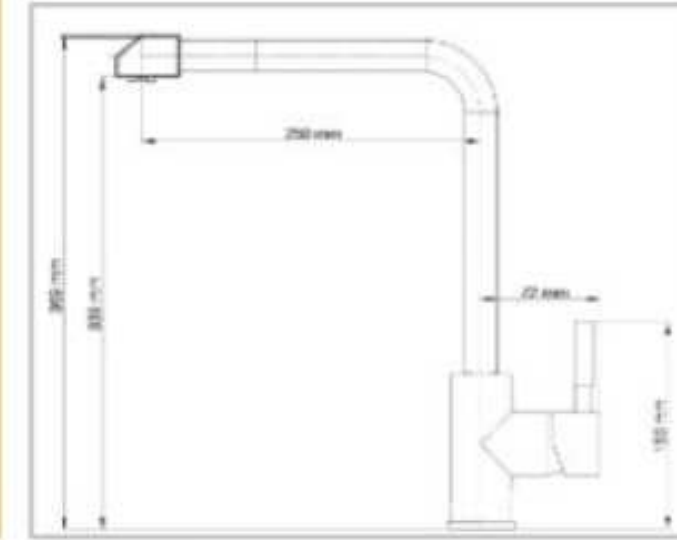

KITCHEN FAUCETS

GRAFDOER
SIMPLY STYLISH