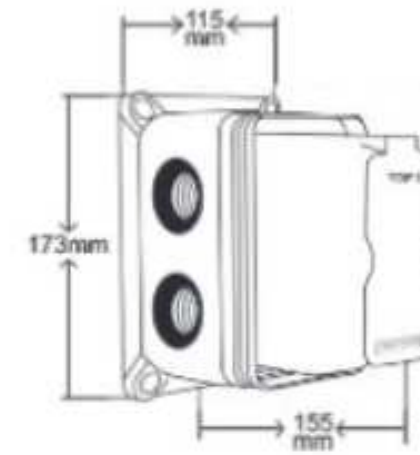

- --- 3 OUTLETS

- --- 2 INLETS

- --- UNIVERSAL FOR ALL COLLECTIONS

- --- EASY INSTALLATION

- --- CLASS "A" FOR NOISE

- --- DOES NOT TRANSMIT VIBRATIONS

- --- WATERPROOF

- --- ROTATE DIVERter

- --- DZR BRASS