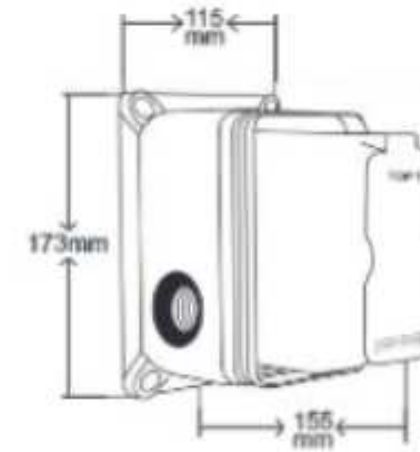

DCB 132 3 INLET & 2 OUTLET

CONCEALED BODY FOR SINGLE LEVER MIXER & DIVERTER
(45 MM CARTRIDGE) WITHOUT EXPOSED PARTS

GRAFDOER
SIMPLY STYLISH

WATER FLOW RATE			
WATER PRESSURE	1 BAR	2 BAR	3 BAR
	18 lpm	24 lpm	30 lpm

DCB 132 MRP. (₹) 5100/-

- --- 2 OUTLETS
- --- 3 INLETS
- --- UNIVERSAL FOR ALL COLLECTIONS
- --- EASY INSTALLATION
- --- CLASS "A" FOR NOISE
- --- DOES NOT TRANSMIT VIBRATIONS
- --- WATERPROOF
- --- ROTATE DIVERTER
- --- DZR BRASS

DCB 4545 2 INLET & 2 OUTLET

CONCEALED BODY FOR HIGH FLOW SINGLE LEVER MIXER & DIVERTER
(45 MM CARTRIDGE) WITHOUT EXPOSED PARTS

GRAFDOER
SIMPLY STYLISH

DCB 4545

WATER FLOW RATE			
WATER PRESSURE	1 BAR	2 BAR	3 BAR
	33 lpm	38 lpm	48 lpm

DCB 4545	MRP. (₹) 4730/-
DCB 4545 RG	MRP. (₹) 6530/-
DCB 4545 B	MRP. (₹) 7540/-
DCB 4545 G	MRP. (₹) 6530/-

- --- 2 OUTLETS
- --- 2 INLETS
- --- UNIVERSAL FOR ALL COLLECTIONS
- --- EASY INSTALLATION
- --- CLASS "A" FOR NOISE
- --- DOES NOT TRANSMIT VIBRATIONS
- --- WATERPROOF
- --- ROTATE DIVERTER
- --- DZR BRASS