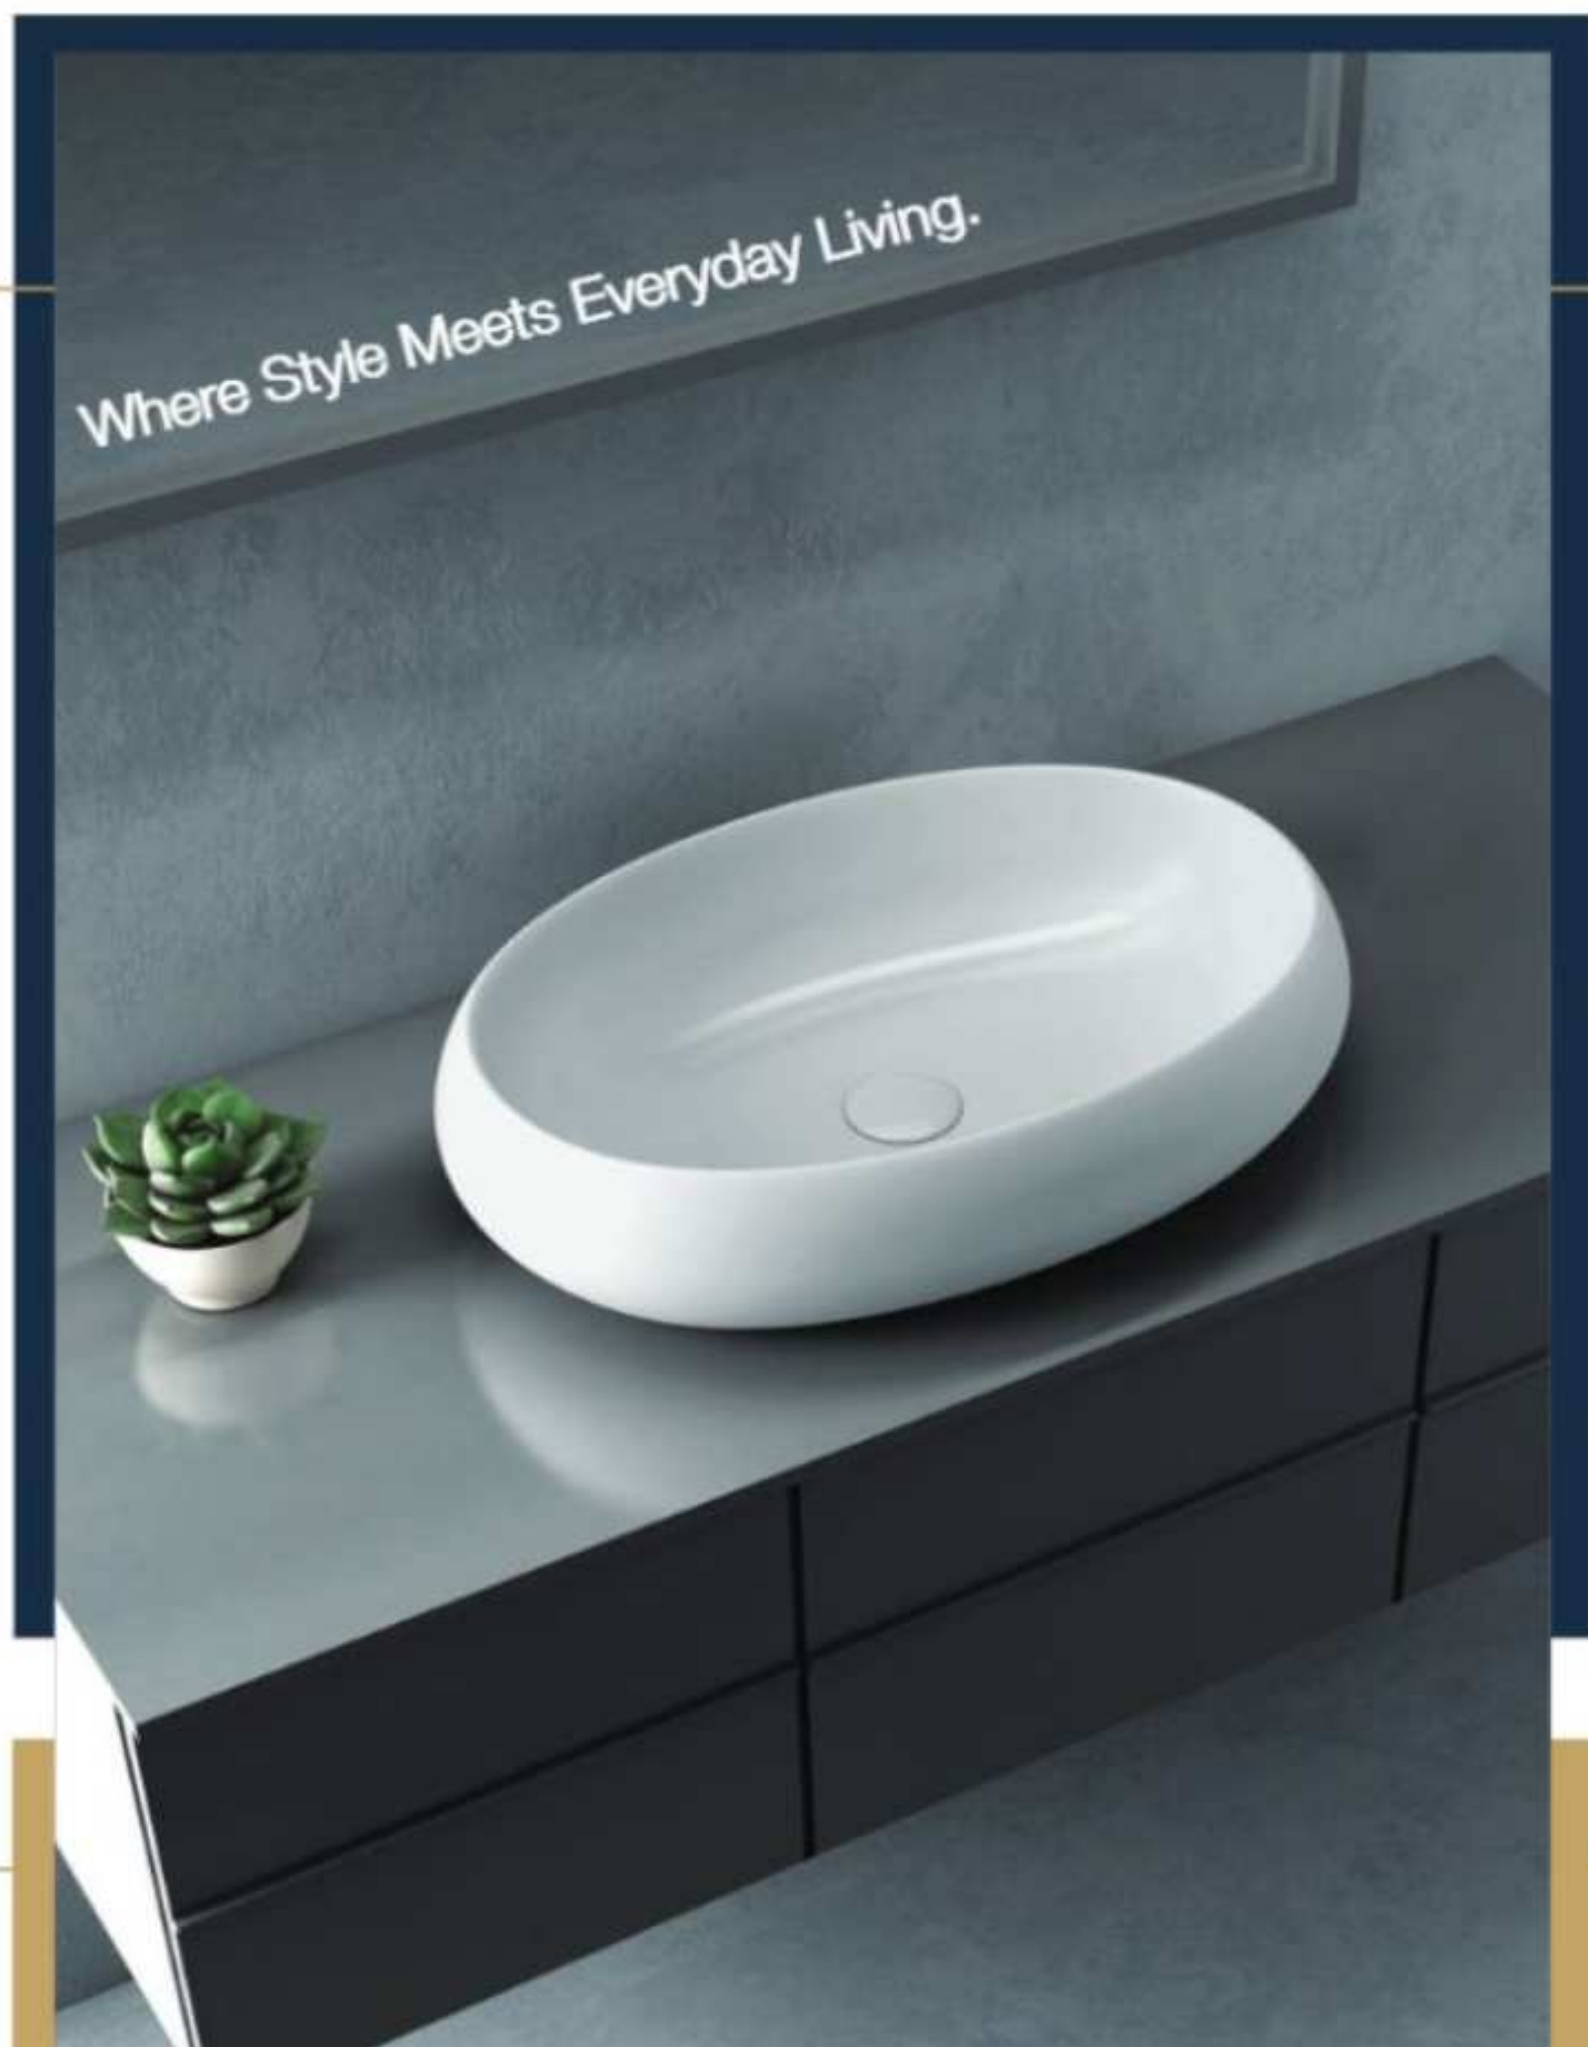

Where Style Meets Everyday Living.

CONICAL - A-161 | MRP (₹) 2835/- (White)
Size : 420 x 420 x 110 mm (15.5"x15.5") Counter Top