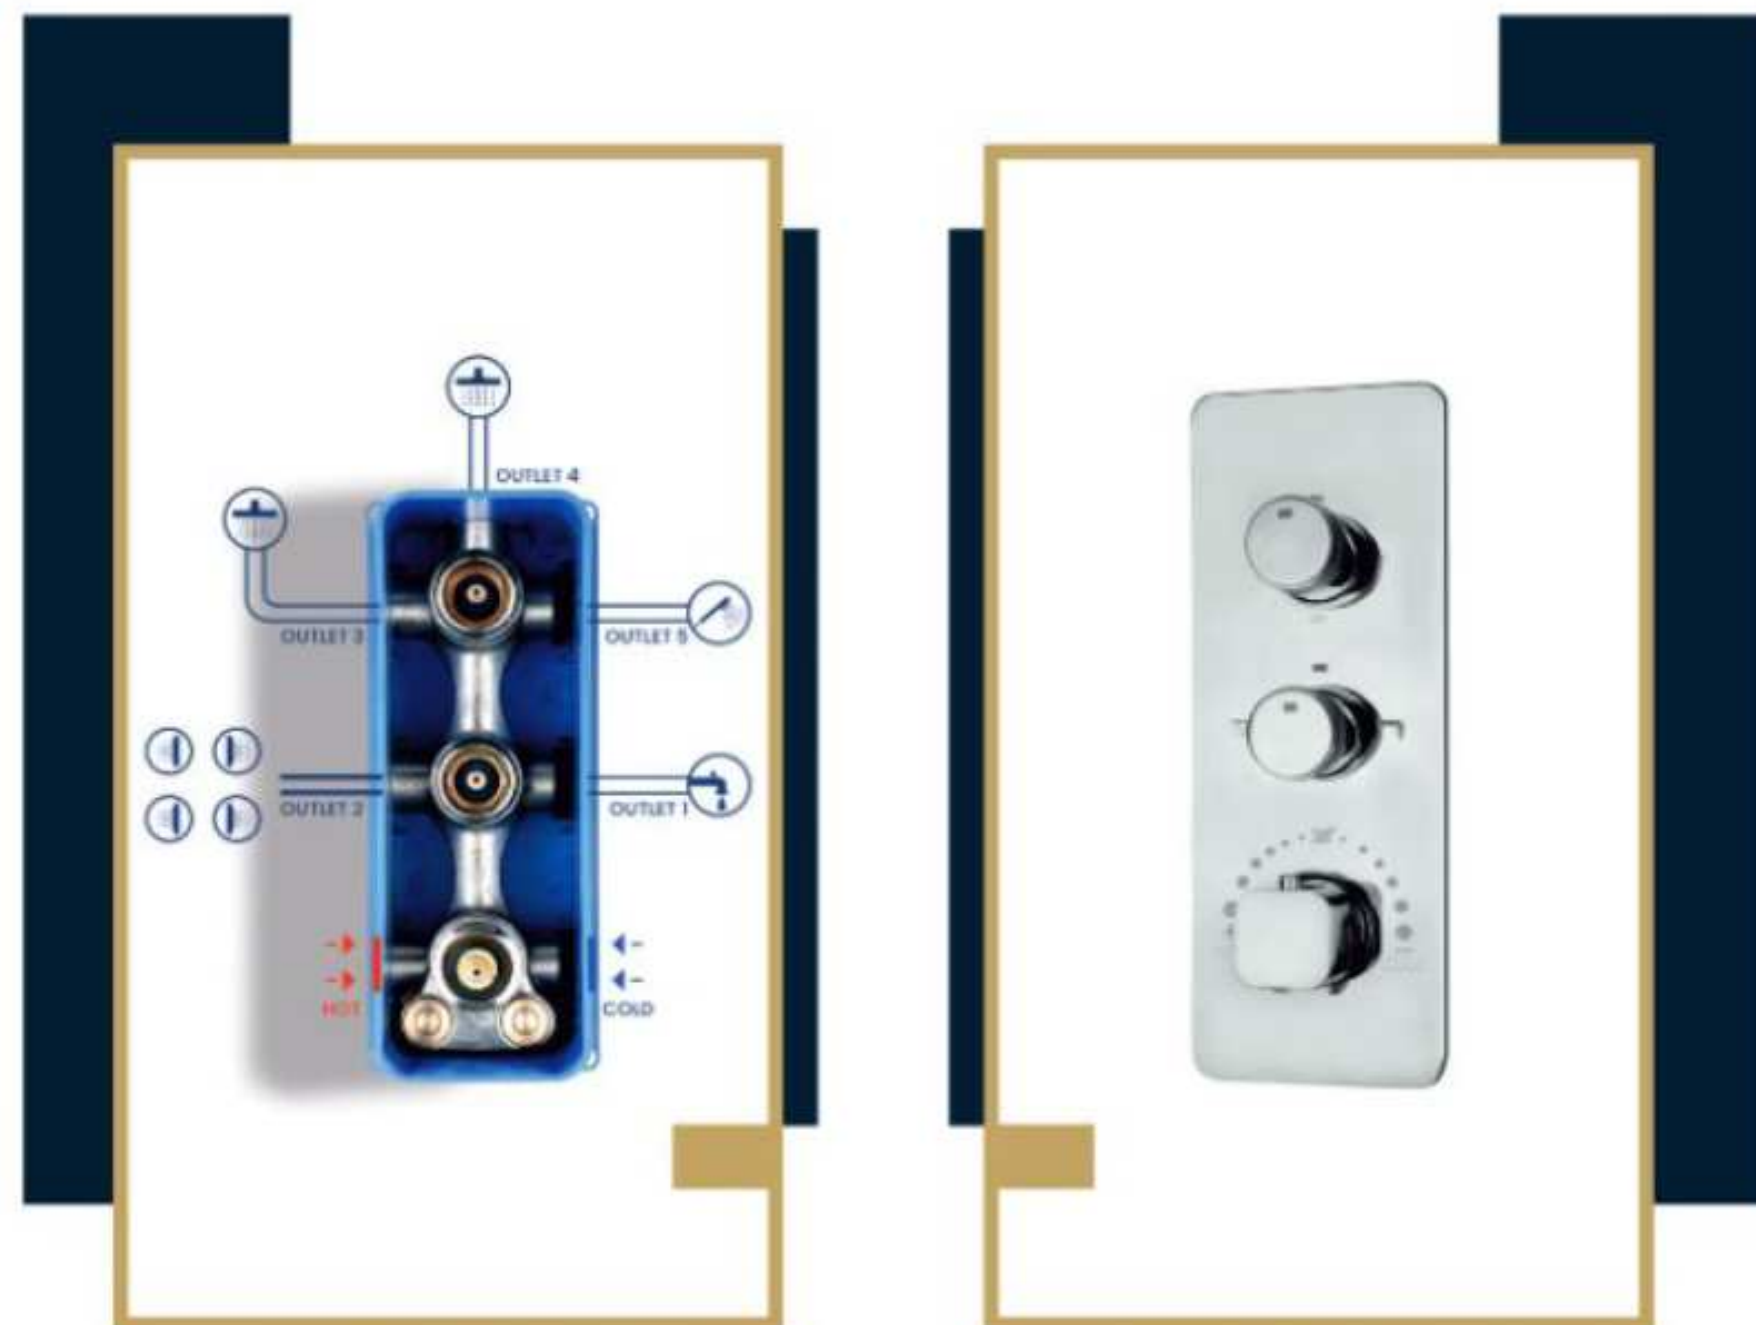

THERMOSTATIC MIXER & DIVERTER 2 INLET & 5 OUTLET DCB -125 TH

DCB 125TH

DCB 125TH K

DCB 125TH

Thermostatic Mixer & Diverter (2 Inlet & 5 Outlet)
Concealed Body MRP. (₹) 29210/-

DCB 125THK

Thermostatic Mixer & Diverter (2 Inlet & 5 Outlet)
Exposed Part MRP. (₹) 13460/-