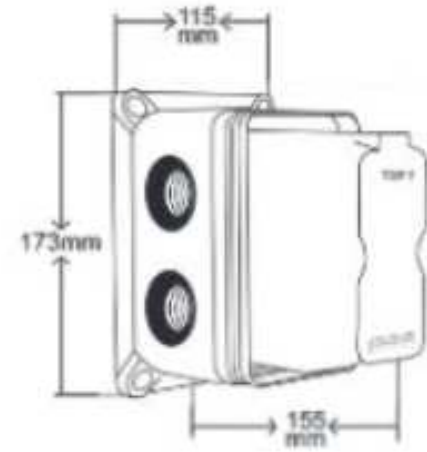

DCB 132 3 INLET & 2 OUTLET

CONCEALED BODY FOR SINGLE LEVER MIXER & DIVERTER
(45 MM CARTRIDGE) WITHOUT EXPOSED PARTS

GRAFDOER
SIMPLY STYLISH

DCB 132

WATER FLOW RATE			
WATER PRESSURE	1 BAR	2 BAR	3 BAR
	18 lpm	24 lpm	30 lpm

DCB 132 MRP. (₹) 5100/-

- --- 2 OUTLETS
- --- 3 INLETS
- --- UNIVERSAL FOR ALL COLLECTIONS
- --- EASY INSTALLATION
- --- CLASS "A" FOR NOISE
- --- DOES NOT TRANSMIT VIBRATIONS
- --- WATERPROOF
- --- ROTATE DIVERTER
- --- DZR BRASS

DCB 4545 2 INLET & 2 OUTLET

CONCEALED BODY FOR HIGH FLOW SINGLE LEVER MIXER & DIVERTER
(45 MM CARTRIDGE) WITHOUT EXPOSED PARTS

GRAFDOER
SIMPLY STYLISH