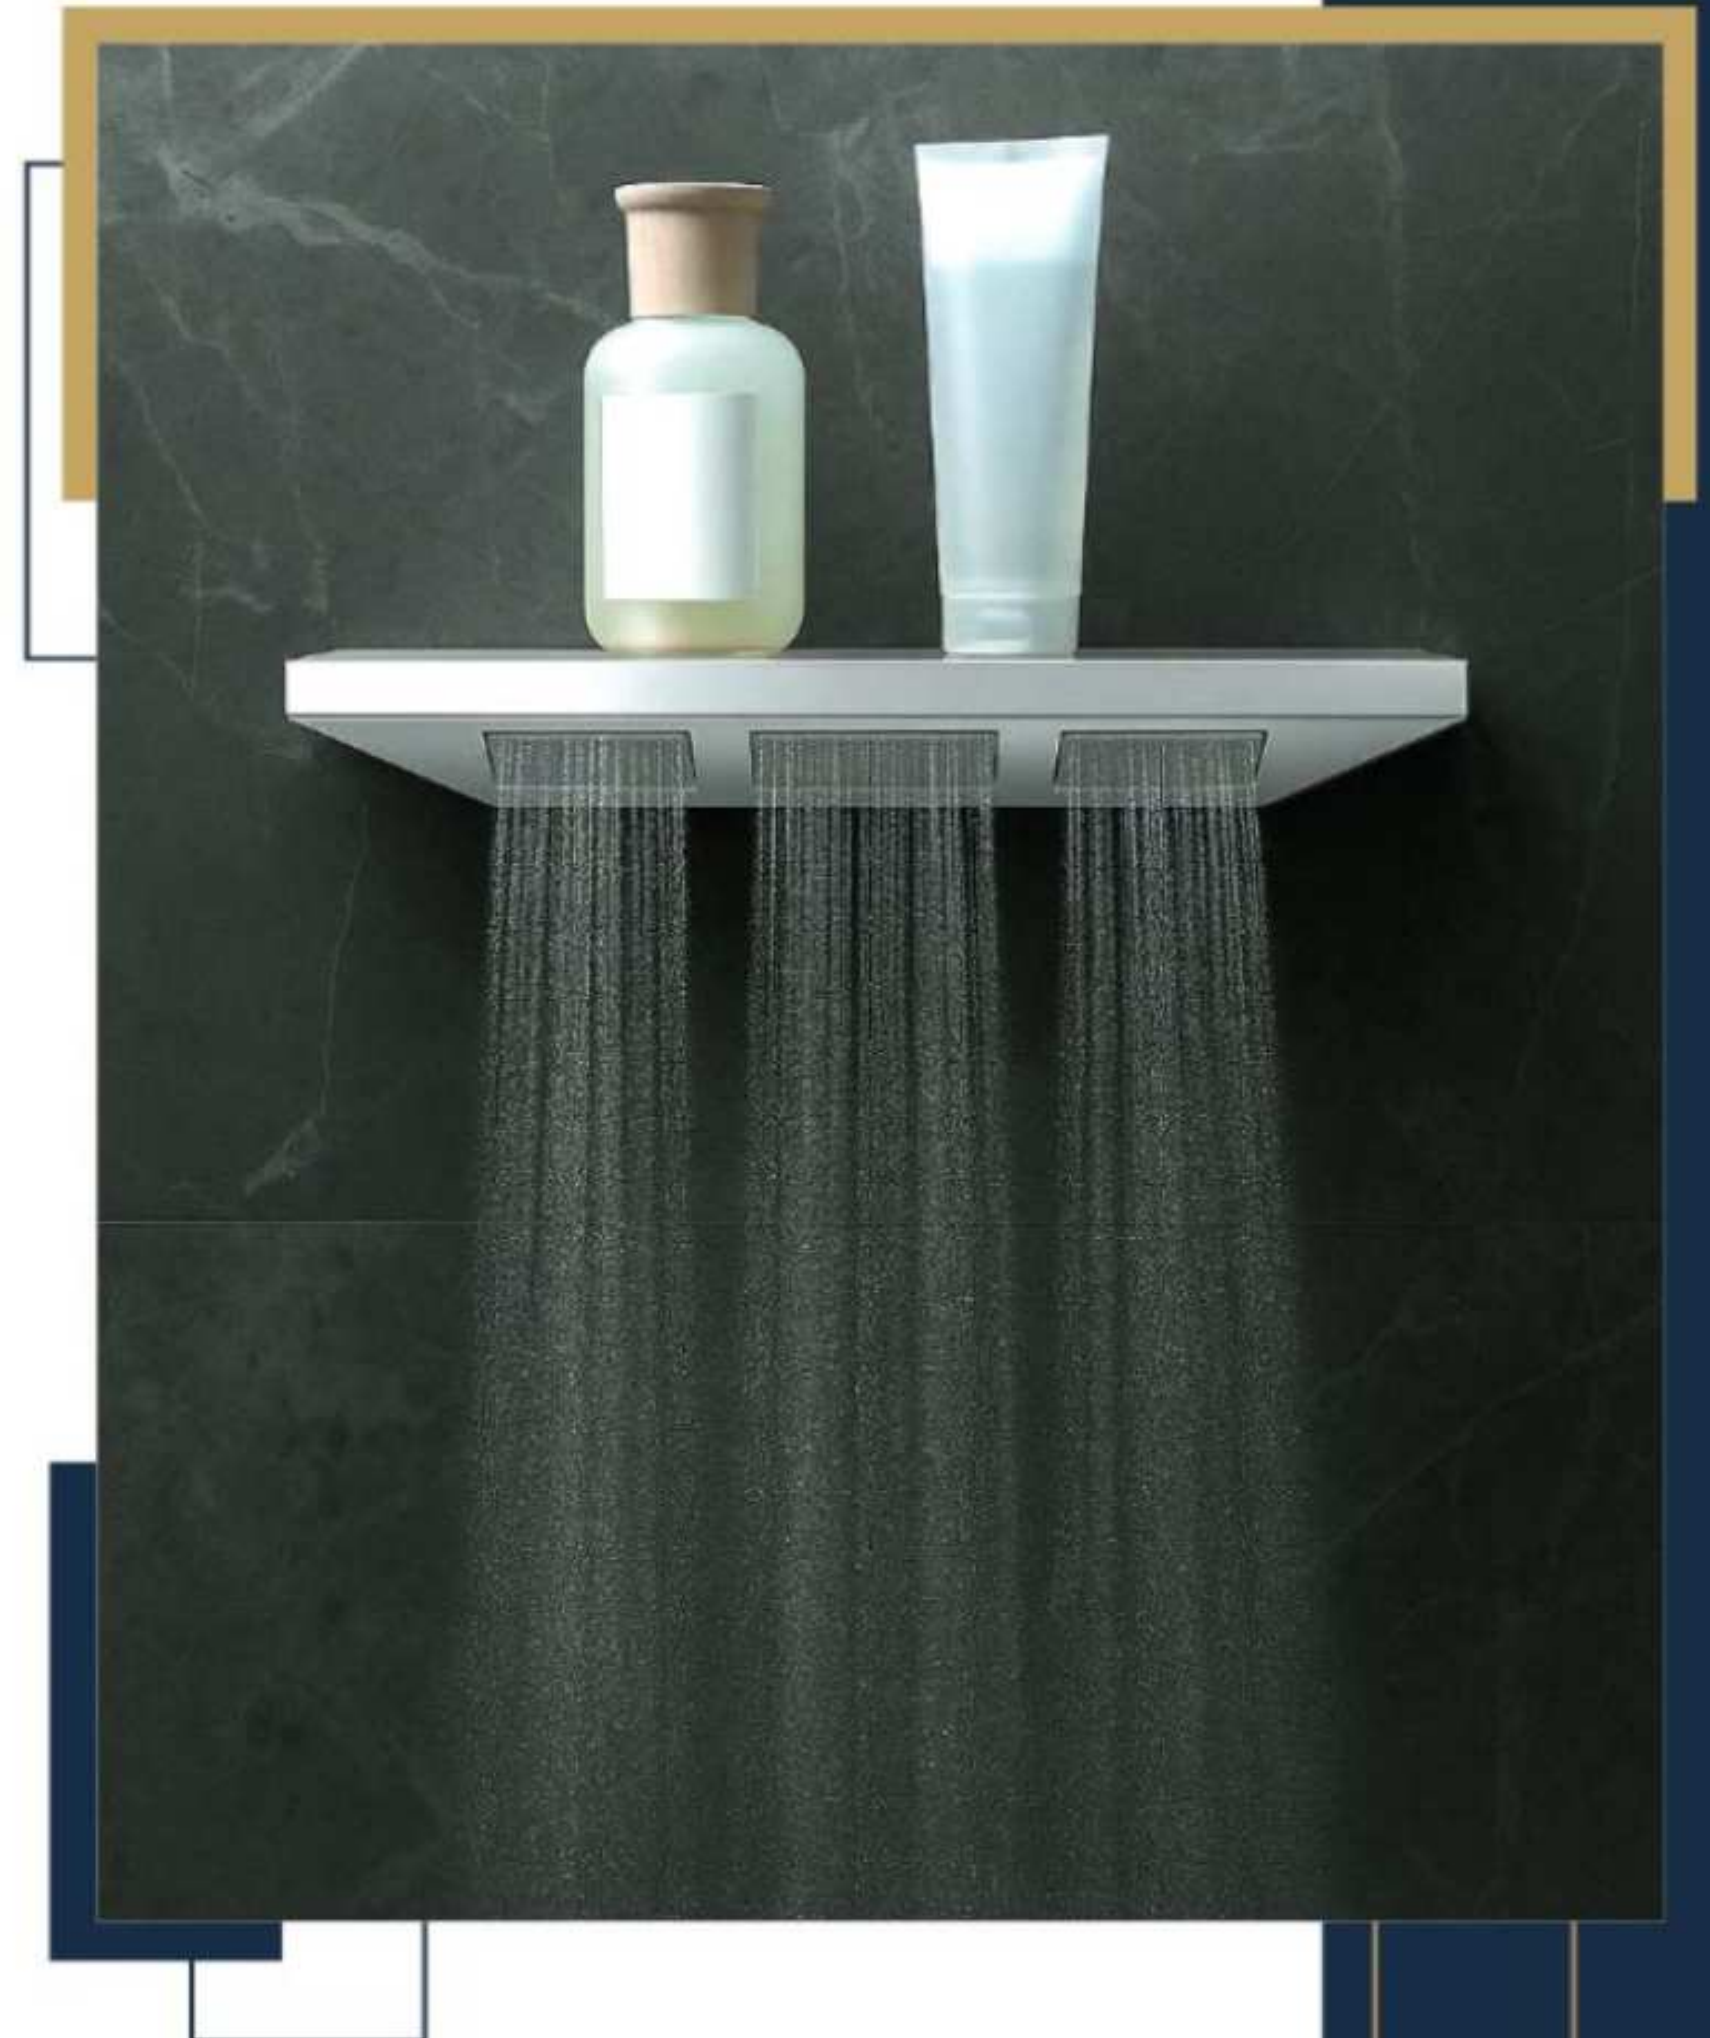

Experience focused comfort and therapeutic relaxation with the **AquaTherapy Shoulder Shower** by GRAFDOER. Specially designed to deliver a revitalizing water flow directly to your shoulders, this shower transforms your daily routine into a soothing wellness ritual.

Key Features:

Ergonomic Design for Targeted Relief: Precisely angled nozzles provide a gentle, massage-like spray directly onto the shoulder area, helping to relieve muscle tension and promote relaxation.

Modern Minimalist Aesthetics: Sleek, contemporary design complements any modern bathroom, offering both style and functionality.

Versatile Finishes: Available in sophisticated CP Black and CP White to perfectly match your bathroom decor.

Durable Build Quality: Made with high-grade stainless steel to ensure long-lasting performance and superior resistance to corrosion.

Technical Specifications:

- ✂ **Compact & Efficient:** Optimally sized for perfect shoulder coverage while maintaining space-saving elegance.
- 🔧 **Easy Installation:** Wall-mounted design integrates effortlessly into existing shower systems.
- 🌊 **Consistent Water Flow:** Engineered to deliver uniform pressure and a consistent spray pattern for an enjoyable and effective therapeutic experience.