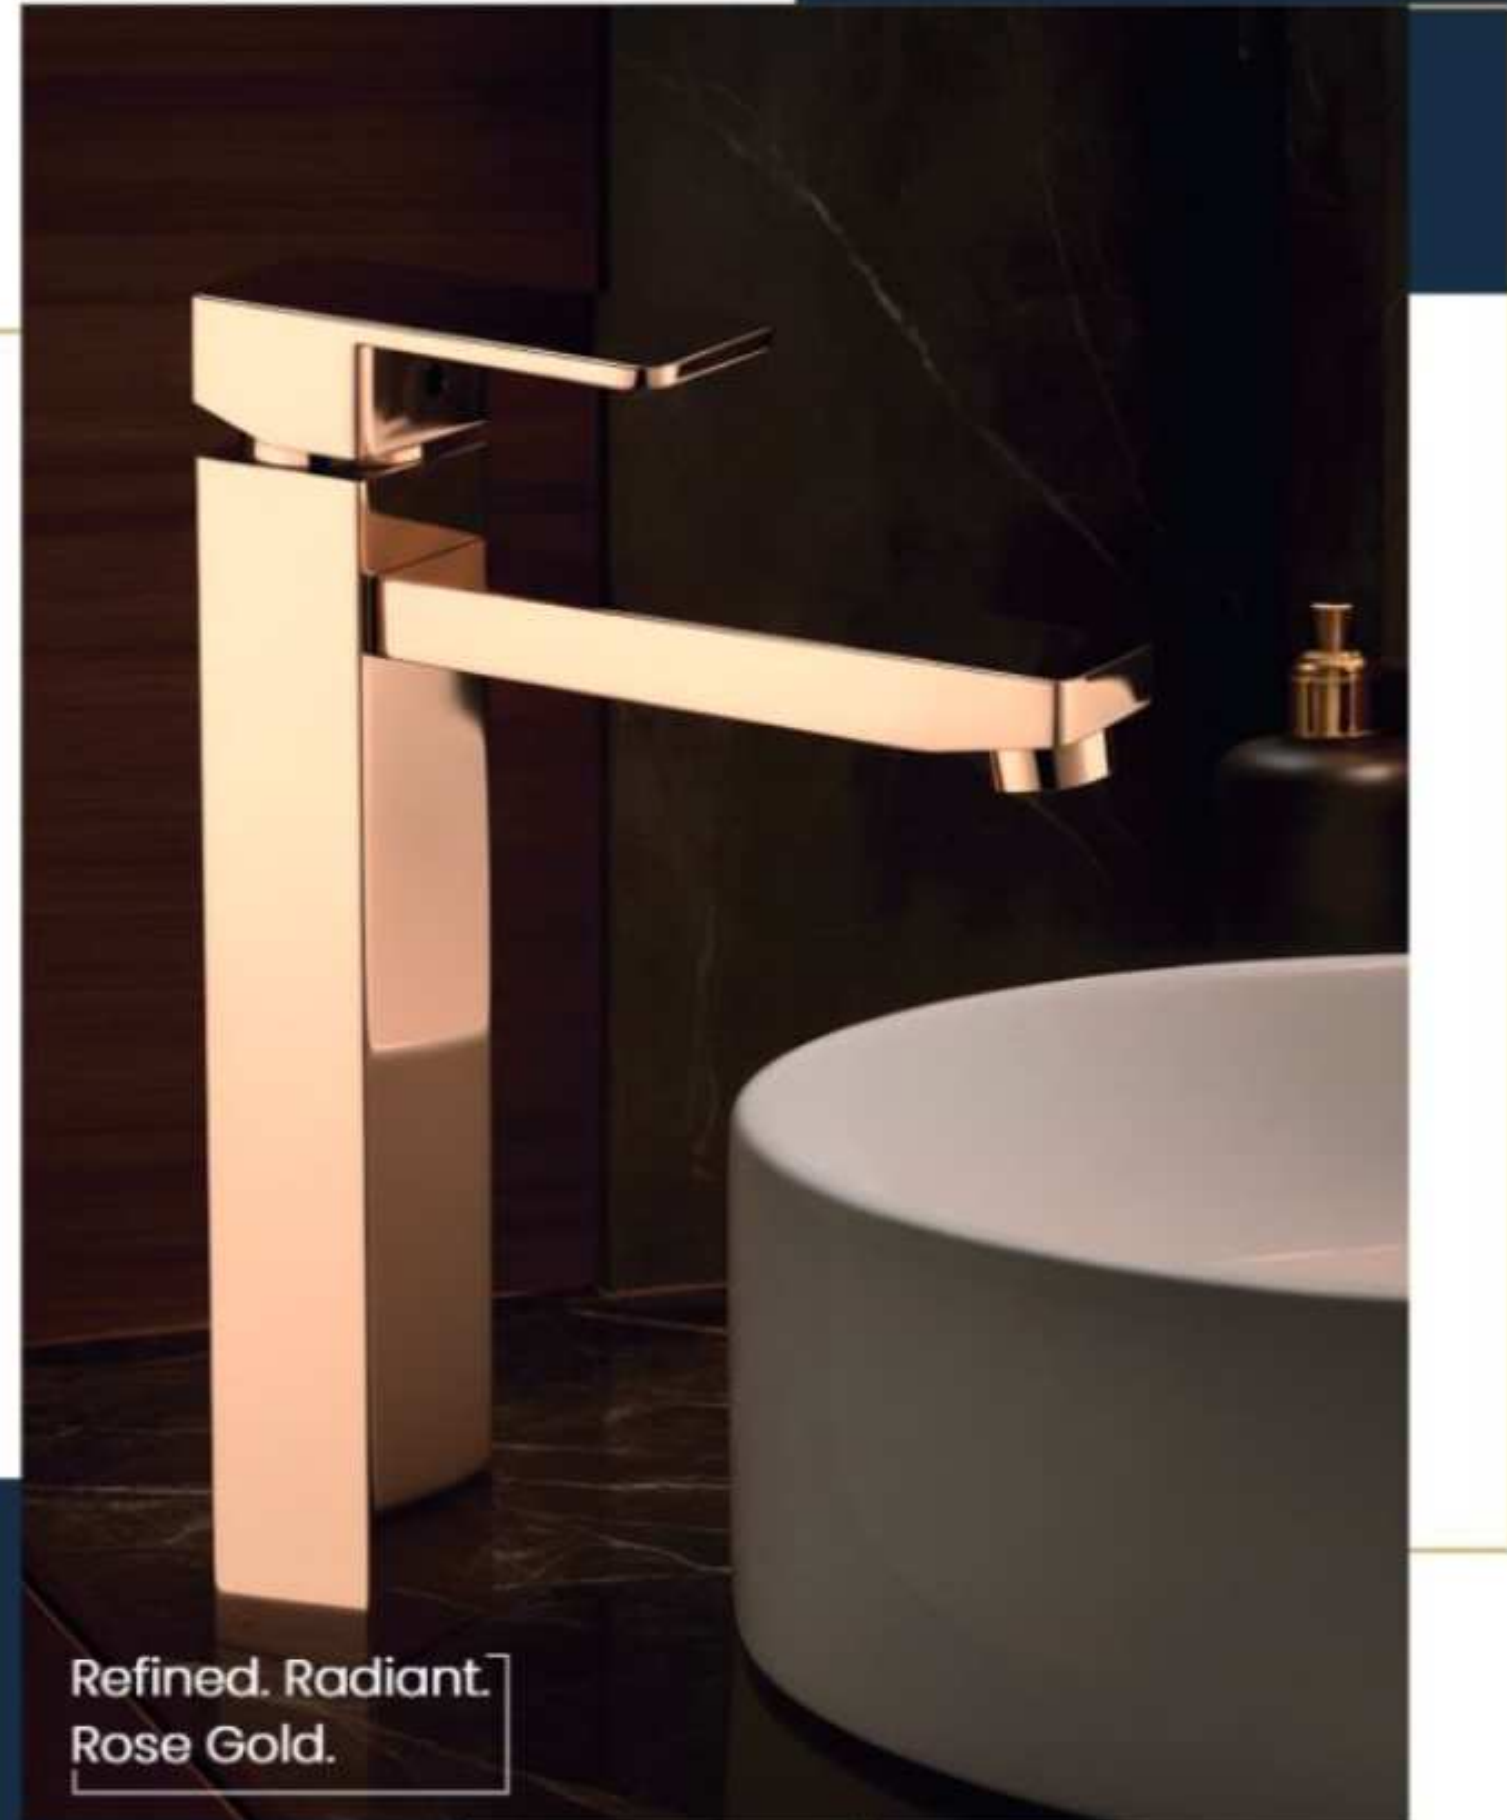

QUADRA ROSE GOLD

GRAFDOER
SIMPLY STYLISH

Refined. Radiant.
Rose Gold.

QUADRA ROSE GOLD COLLECTION

Single Lever Cartridge 15mm (1/2") Quarter Turn Fitting PVD Coating

GRAFDOER
SIMPLY STYLISH

QD 49055 RG | MRP: (₹) 3970/-
Wall Spout Plain with Wall Flange

QD 49056 RG | MRP: (₹) 5290/-
Wall Spout Tip Ton for Hand Shower with
Wall Flange

3/4"
(20mm)

QD 49002 RG | MRP: (₹) 3740/-
Bib Cock Long Body with Wall Flange