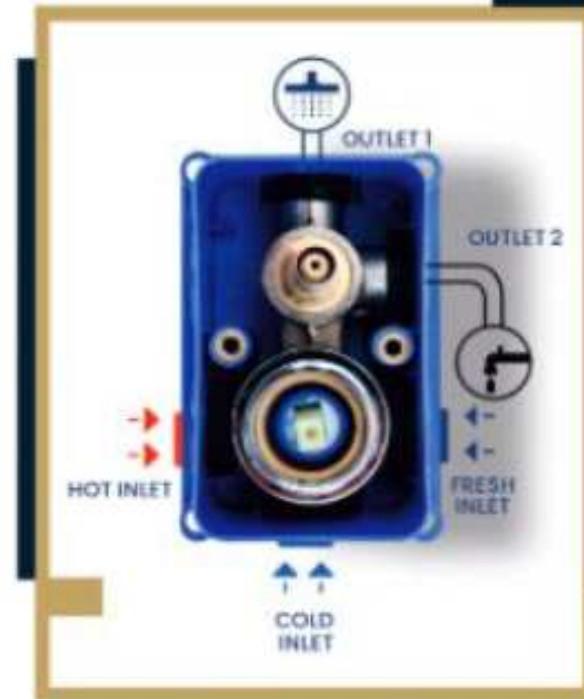

DCB 132 3 INLET & 2 OUTLET

CONCEALED BODY FOR SINGLE LEVER MIXER & DIVERTER
(45 MM CARTRIDGE) WITHOUT EXPOSED PARTS

GRAFDOER
SIMPLY STYLISH

DCB 132

WATER FLOW RATE			
WATER PRESSURE	1 BAR	2 BAR	3 BAR
	18 lpm	24 lpm	30 lpm

DCB 132 MRP. (₹) 5100/-

- --- 2 OUTLETS
- --- 3 INLETS
- --- UNIVERSAL FOR ALL COLLECTIONS
- --- EASY INSTALLATION
- --- CLASS "A" FOR NOISE
- --- DOES NOT TRANSMIT VIBRATIONS
- --- WATERPROOF
- --- ROTATE DIVERTER
- --- DZR BRASS

DCB 4545 2 INLET & 2 OUTLET

CONCEALED BODY FOR HIGH FLOW SINGLE LEVER MIXER & DIVERTER
(45 MM CARTRIDGE) WITHOUT EXPOSED PARTS

GRAFDOER
SIMPLY STYLISH