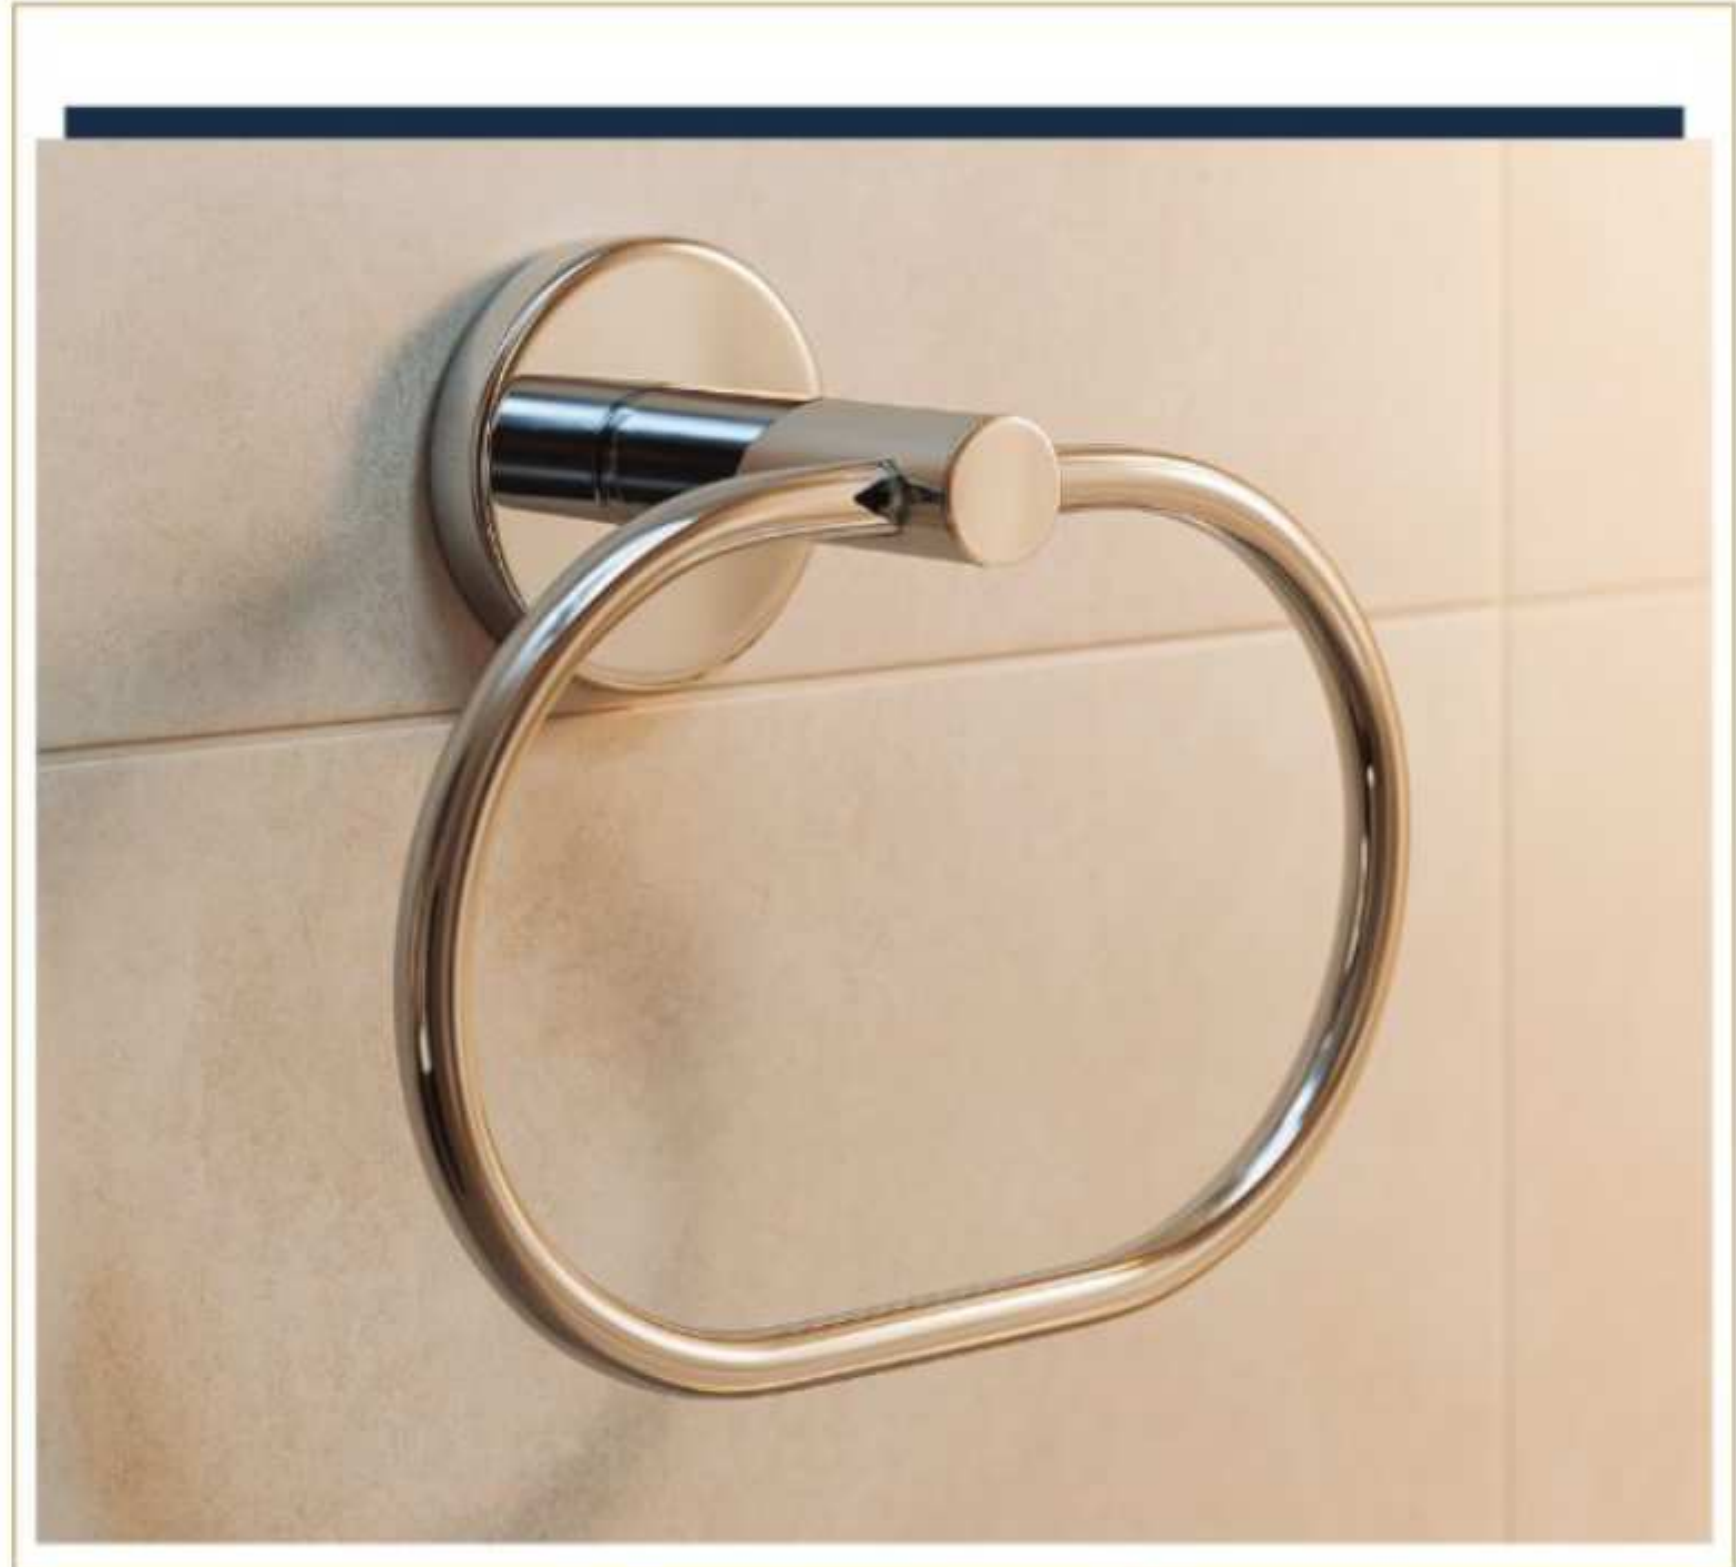

ACCESSORIES