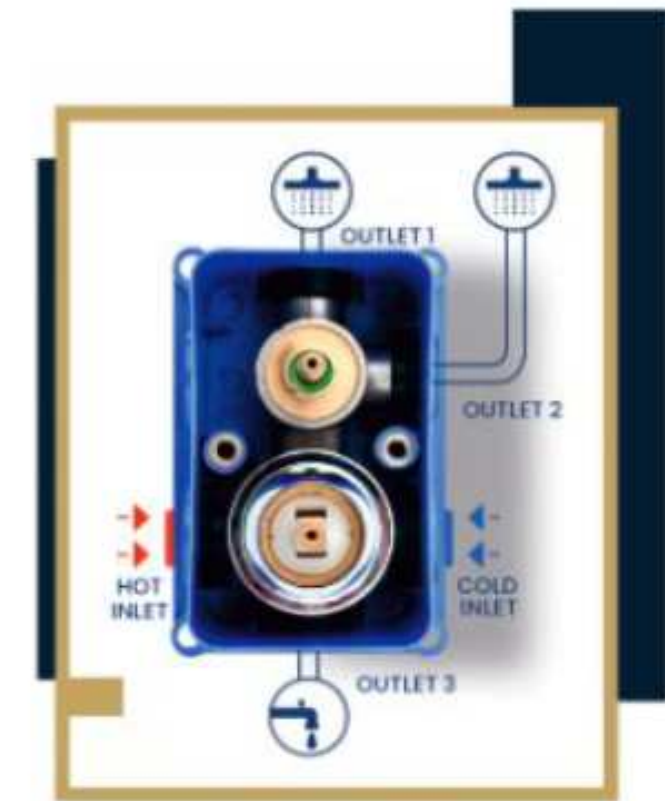

DCB 123

WATER FLOW RATE

WATER PRESSURE	1 BAR	2 BAR	3 BAR
	22 lpm	32 lpm	38 lpm

MECHANICAL

DCB 123 MRP. (₹) 6380/-