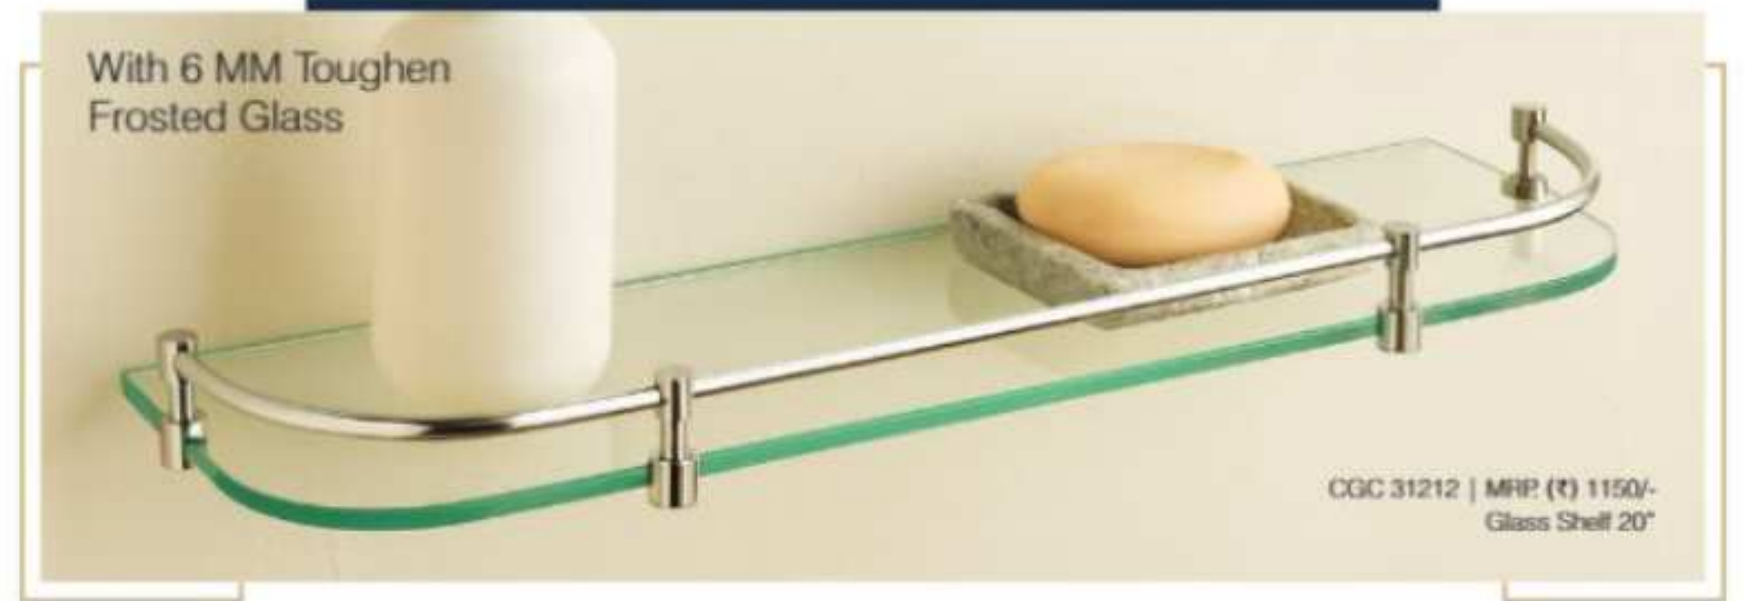

SET OF FIVE

FRD-36201
FRG-36202
FSD-36203
FTH-36204
FRH-36205

SET 36206
Set of Five Pcs.
MRP: (₹) 5420/-

Available in Square & Wave Design.

**SHOWER DRAINER S.S. 304
STAINLESS STEEL**

- D-1030 RG | MRP. (₹) 3950/-
4" x 12" (100mm x 304mm)
- D-1045 RG | MRP. (₹) 5550/-
4" x 18" (100mm x 457mm)
- D-1060 RG | MRP. (₹) 7250/-
4" x 24" (100mm x 609mm)
- D-1090 RG | MRP. (₹) 11500/-
4" x 36" (100mm x 914mm)