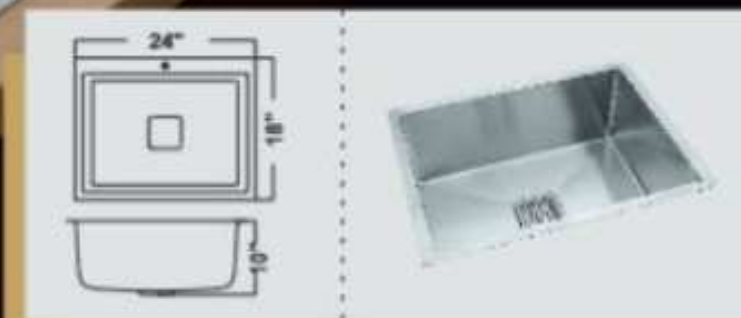

Single Bowl Sink

SMSB 241810 TH

Overall Size (Inch/mm)
24"x18"x10"/609x457x254mm

Bowl Size (Inch/mm)22"x14"/558x355

Including Accessories:1 Drain Pipe,
1 Strainer with Coupling, 1 Basket

MRP(₹) : 5600/-
Hand Made Finish