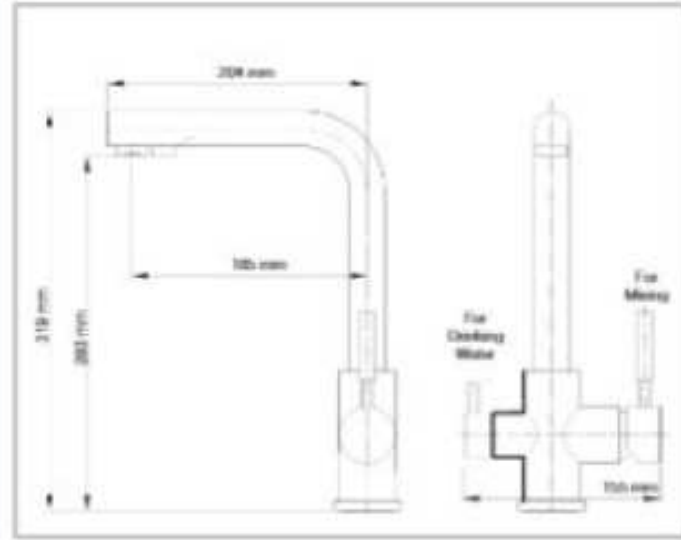

KITCHEN FAUCETS

GRAFDOER
SIMPLY STYLISH