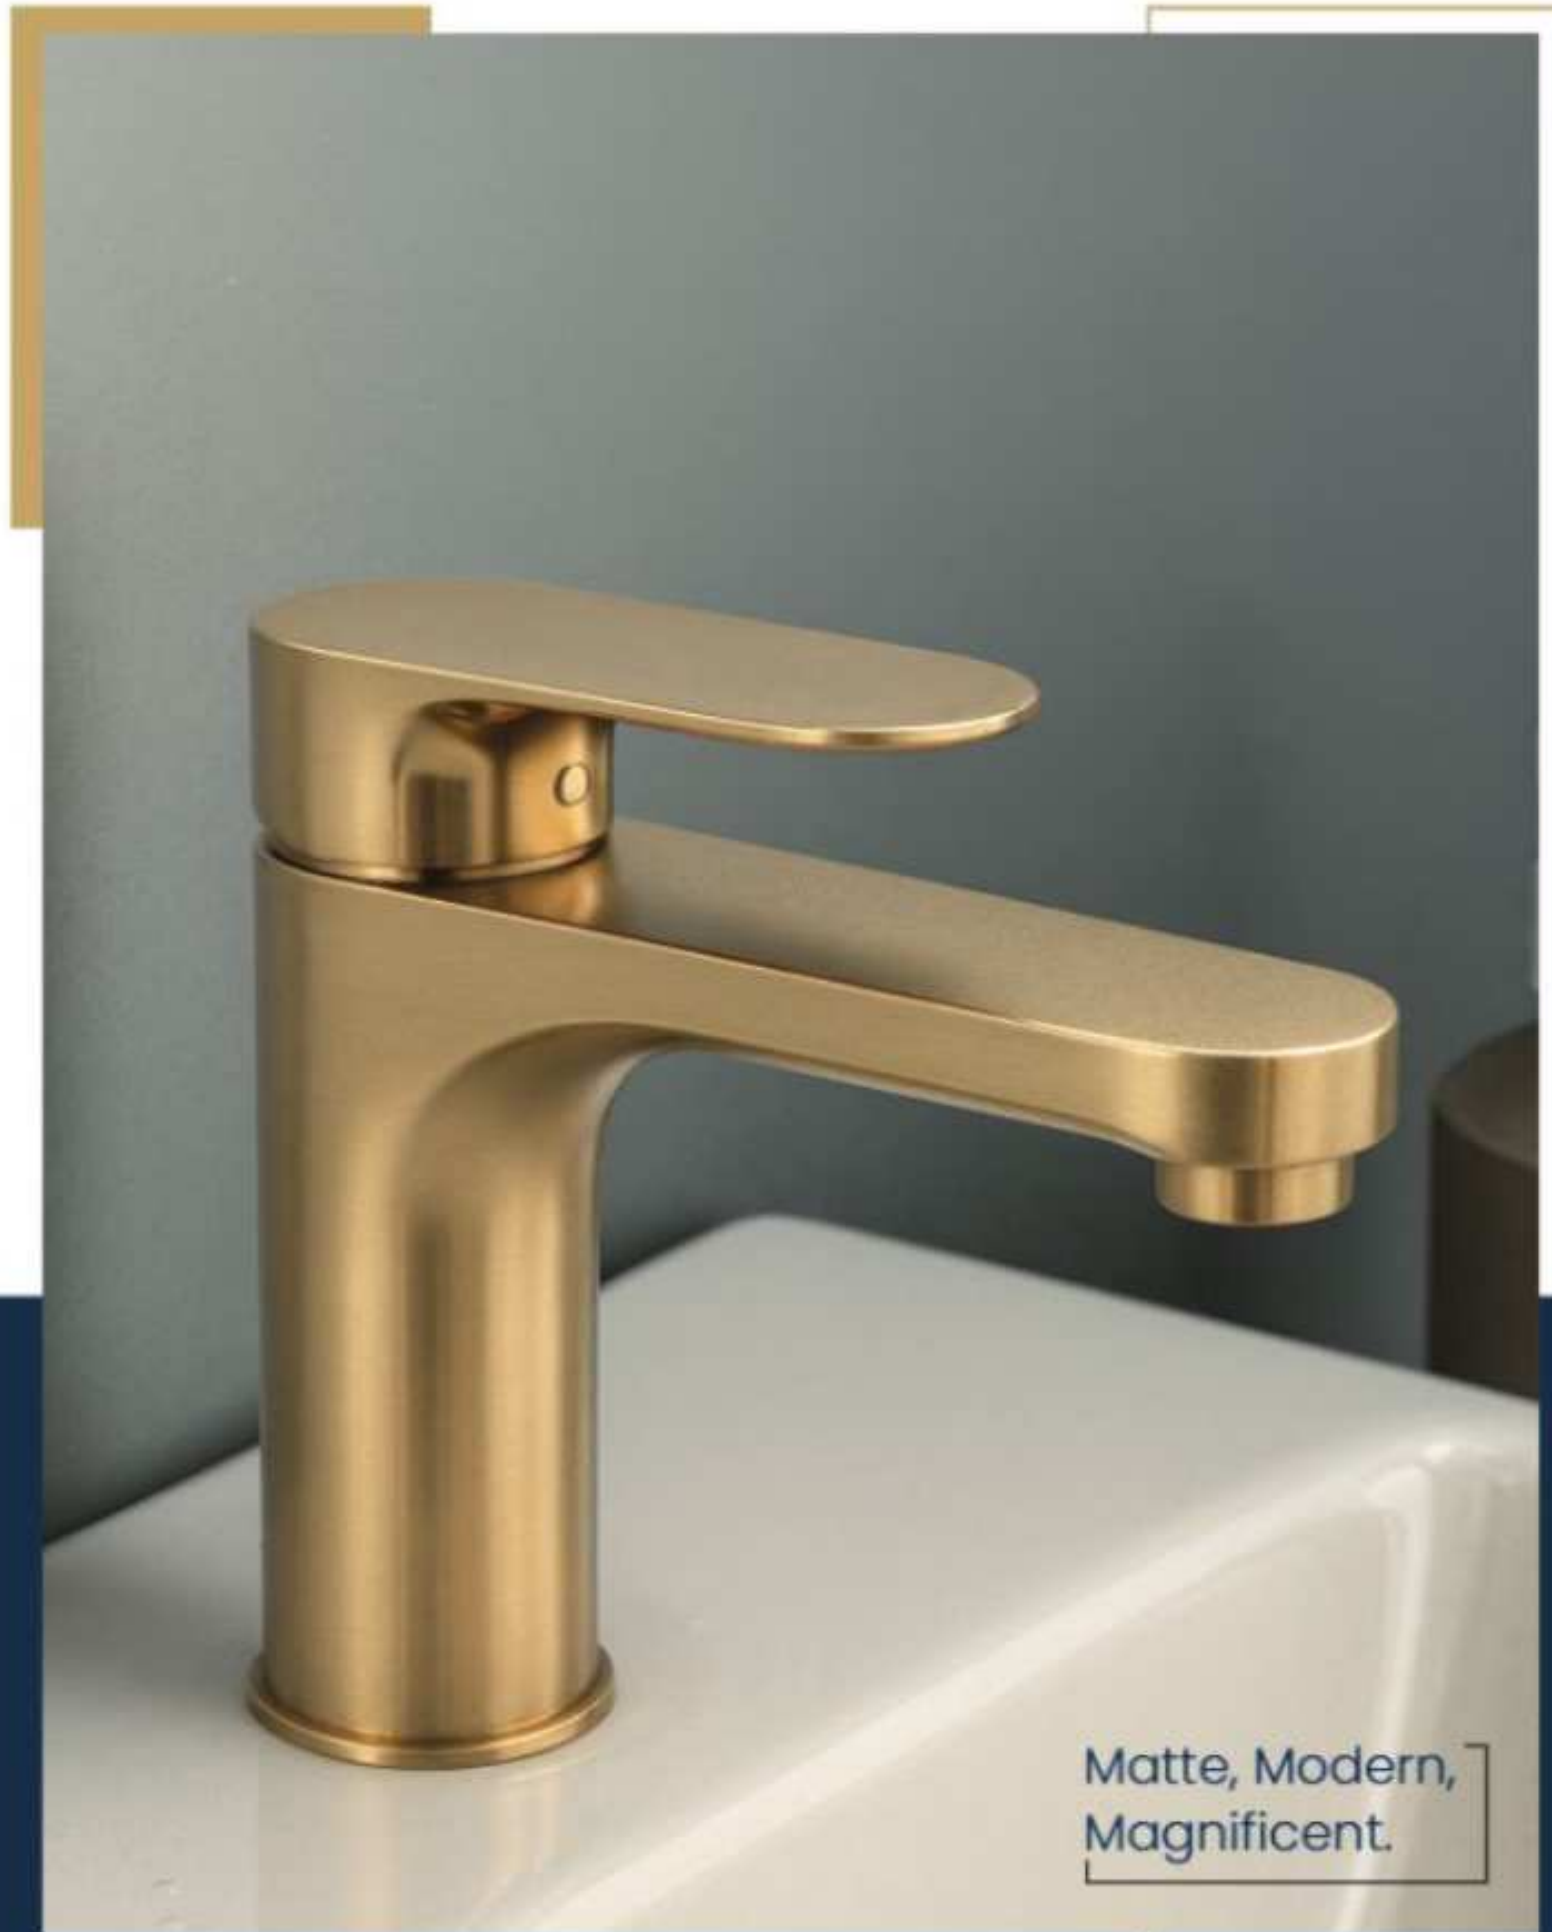

OVIO BRUSH GOLD

GRAFDOER
SIMPLY STYLISH

Matte, Modern,
Magnificent.

OVIO BRUSH GOLD

Single Lever Cartridge PVD Coating

GRAFDOER
SIMPLY STYLISH

OE 52041 BG | MRP: (₹) 9060/-
Single Lever Basin Mixer with 450mm Long
SS Braided Hose

OE 52055 BG | MRP: (₹) 4340/-
Wall Spout Plain With Wall Flange (Size 8.5")