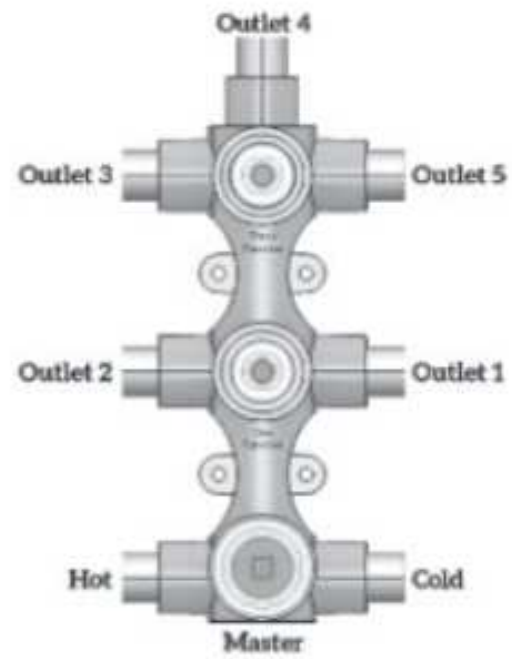

MECHANICAL

DCB 123 MRP. (₹) 6380/-

EXIT --- 5 OUTLETS

IN --- 2 INLETS

UNIVERSAL --- UNIVERSAL FOR ALL COLLECTIONS

EASY --- EASY INSTALLATION

CLASS A --- CLASS "A" FOR NOISE

VIBRATION --- DOES NOT TRANSMIT VIBRATIONS