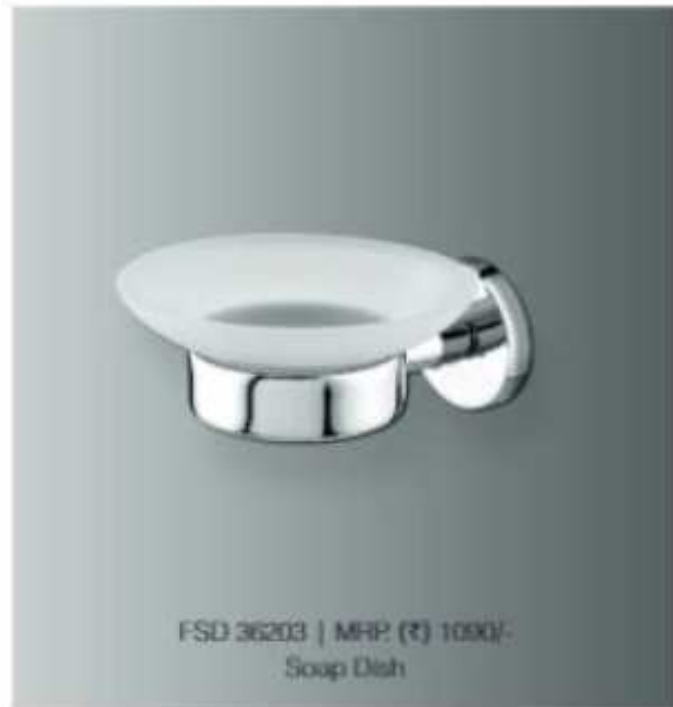

SET OF FIVE

FRD-36201
FRG-36202
FSD-36203
FTH-36204
FRH-36205

SET 36206
Set of Five Pcs.
MRP: (₹) 5420/-