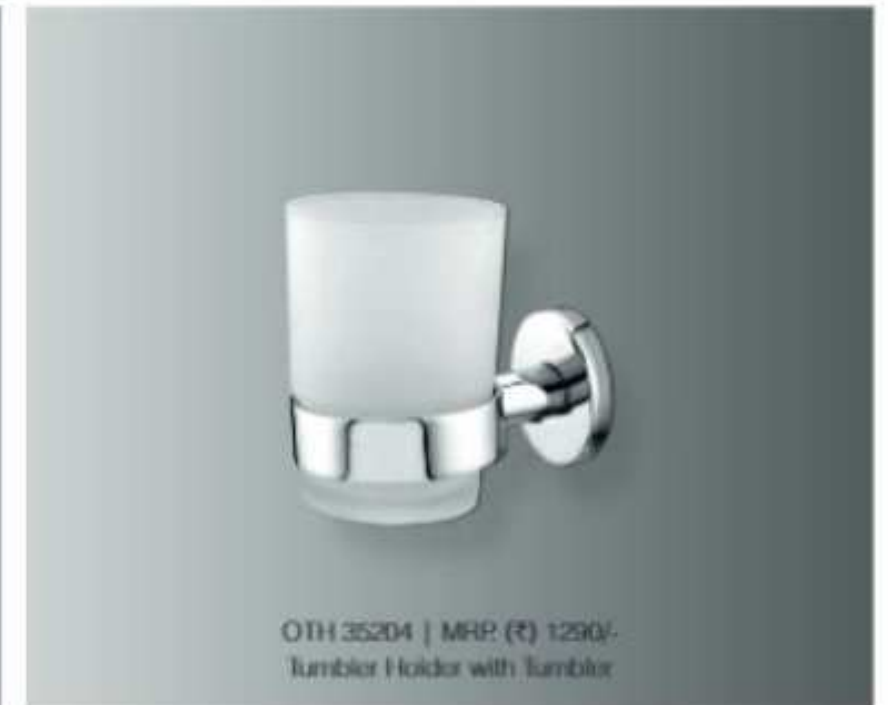

OVAL
Bathroom Accessories

GRAFDOER
SIMPLY STYLISH

ORD 35201 | MRP: (₹) 2080/-
Towel Rod

ORG 35202 | MRP: (₹) 1170/-
Towel Ring

OSD 35203 | MRP: (₹) 1290/-
Soap Dish

OTH 35204 | MRP: (₹) 1290/-
Tumbler Holder with Tumbler