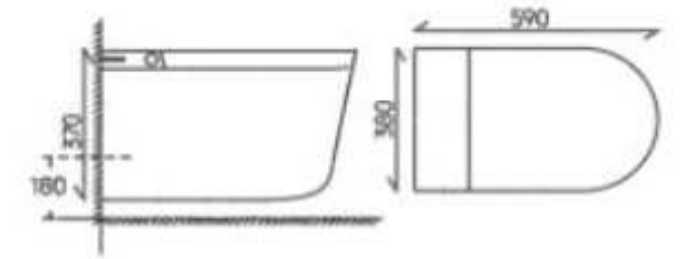

Dimension drawing

Automatic opening (doorbell hand button)	Multi functional knob	Toilet sensor	Automatic flushing	Power-off flushing
	Wireless remote control	LED screen display	Night lighting	Seat temperature regulation
	Air temperature regulation	Water temperature regulation	Seat ring heating	Warm or drying
	Spray wand self-cleaning	Mobile cleaning	Hip cleaning	Warmers cleaning
	Soft close	Intelligent power saving	Instant heating	Water source filtration
	Flame retardant seat	Dry beam protection	High temperature protection	Lockage protection
	IPX4 waterproof	High/low voltage protection