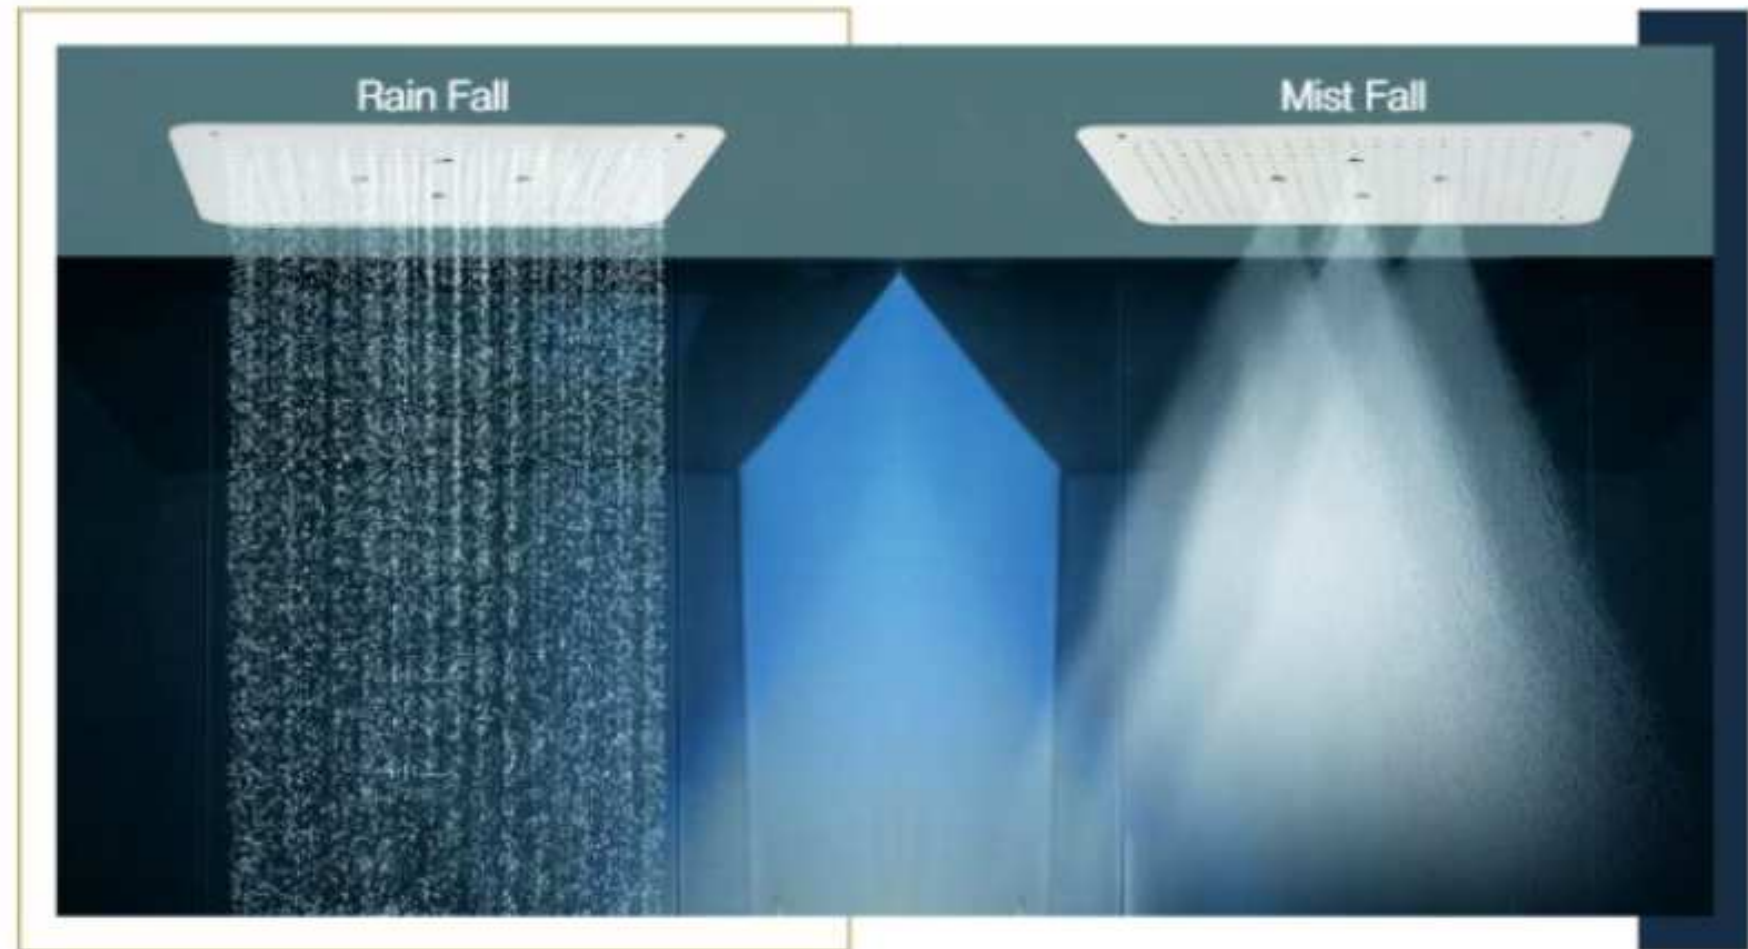

AquaTrio Ceiling Shower

GRAFDOER
SIMPLY STYLISH

SO 58503 BLACK | MRP: (₹) 75000/-
Rain + Mist + Waterfall (Size - 20"x23")

SO 48303 BLACK | MRP: (₹) 60300/-
Rain + Mist + Waterfall (Size - 19"x12")

SO 58503 ROSE GOLD | MRP: (₹) 65000/-
Rain + Mist + Waterfall (Size - 20"x23")

SO 48303 ROSE GOLD | MRP: (₹) 50000/-
Rain + Mist + Waterfall (Size - 19"x12")

SO 58503 GOLD | MRP: (₹) 65000/-
Rain + Mist + Waterfall (Size - 20"x23")

SO 48303 GOLD | MRP: (₹) 50000/-
Rain + Mist + Waterfall (Size - 19"x12")

SO 58503 | MRP: (₹) 47700/-
Rain + Mist + Waterfall (Size - 20"x23")

SO 48303 | MRP: (₹) 39680/-
Rain + Mist + Waterfall (Size - 19"x12")

MULTI FUNCTION CEILING SHOWERS

GRAFDOER
SIMPLY STYLISH

SO 48302 M | MRP: (₹) 27300/-
Rain + Mist (Size - 19"x12")

SO 48302 W | MRP: (₹) 27300/-
Rain + Waterfall (Size - 19"x12")

SO 37252 W | MRP: (₹) 17250/-
Rain + Waterfall (Size - 15"x10")

SO 37252 M | MRP: (₹) 18650/-
Rain + Mist (Size - 15"x10")