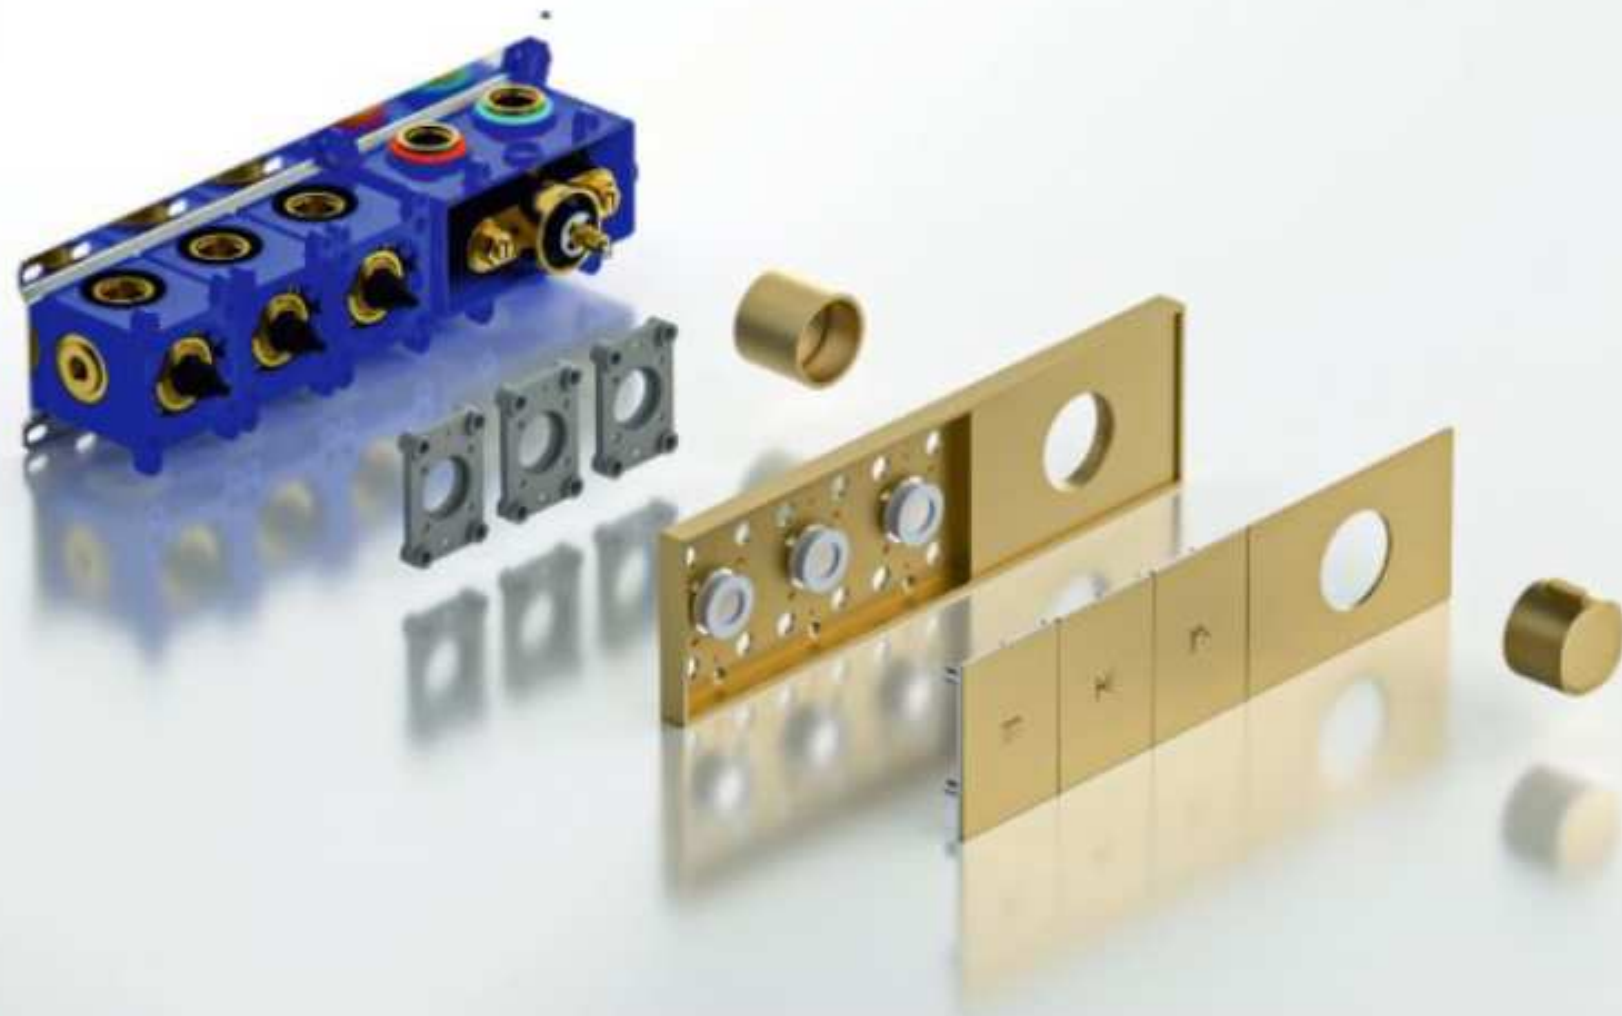

GRAFDOER proudly unveils its latest innovation: a range of premium switch-button thermostatic diverters. Engineered for modern luxury bathrooms, these diverters offer seamless control over multiple water outlets, enhancing both functionality and aesthetic appeal.

Key Features:

Multi-Outlet Control: Available in 3, 4, 5, and 6 outlet configurations, allowing simultaneous operation of multiple water sources such as overhead showers, hand showers, body jets, and bathtub spouts.

Switch-Button Operation: Intuitive switch-button design ensures effortless switching between water outlets, providing a user-friendly experience.

Thermostatic Temperature Control: Maintains a consistent water temperature, preventing sudden fluctuations and enhancing safety during use.

Premium Build Quality: Crafted from high-quality materials, ensuring durability and a sleek, modern finish that complements contemporary bathroom designs.

With GRAFDOER's new diverters, transform your bathroom into a sanctuary of comfort and style, where advanced technology meets elegant design.