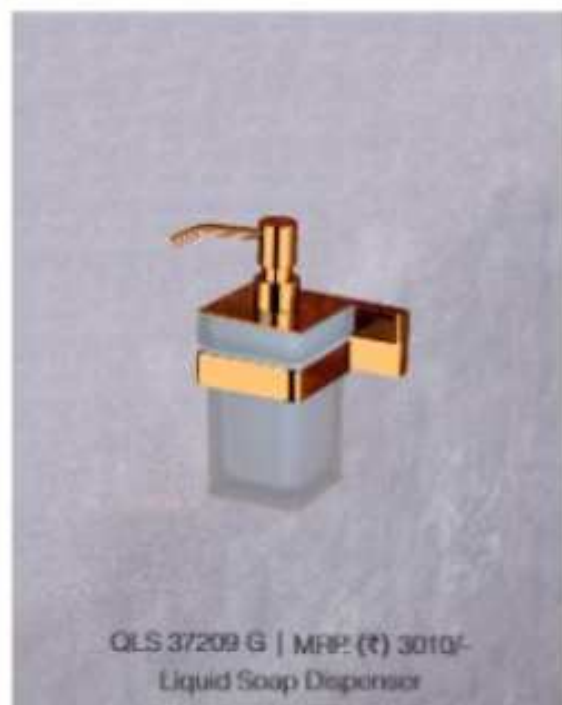

QTH 37204 G | MRP: (₹) 1970/-
Tumbler Holder with Tumbler

QLS 37209 G | MRP: (₹) 3010/-
Liquid Soap Dispenser