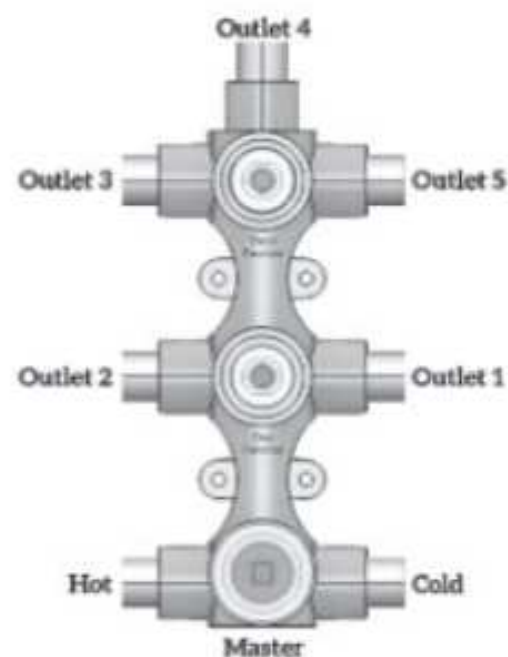

38
THERMOSTATIC

- --- ANTI SCALDING FEATURE WITH CHILD LOCK
- --- WORKS EFFICIENTLY EVEN IN LOW PRESSURE
- --- NON RETURNABLE VALVE TO PREVENT ACCIDENTAL MIXING OF HOT & COLD WATER.
- --- CAN USE 2 OUTLETS SIMULTANEOUSLY

- --- 5 OUTLETS
- --- 2 INLETS
- --- UNIVERSAL FOR ALL COLLECTIONS
- --- EASY INSTALLATION
- --- CLASS "A" FOR NOISE
- --- DOES NOT TRANSMIT VIBRATIONS
- --- WATERPROOF
- --- ROTATE DIVERTER
- --- DZR BRASS

WATER FLOW RATE

WATER PRESSURE	1 BAR	2 BAR	3 BAR
OUTLET 1	32 lpm	40 lpm	48 lpm
OUTLET 2	32 lpm	40 lpm	48 lpm
OUTLET 3	25 lpm	31 lpm	36 lpm
OUTLET 4	25 lpm	31 lpm	36 lpm
OUTLET 5	25 lpm	31 lpm	36 lpm
OUTLET 1&3	25 lpm	31 lpm	36 lpm
OUTLET 1&4	25 lpm	31 lpm	36 lpm
OUTLET 1&5	25 lpm	31 lpm	36 lpm
OUTLET 2&3	25 lpm	31 lpm	36 lpm
OUTLET 2&4	25 lpm	31 lpm	36 lpm
OUTLET 2&5	25 lpm	31 lpm	36 lpm