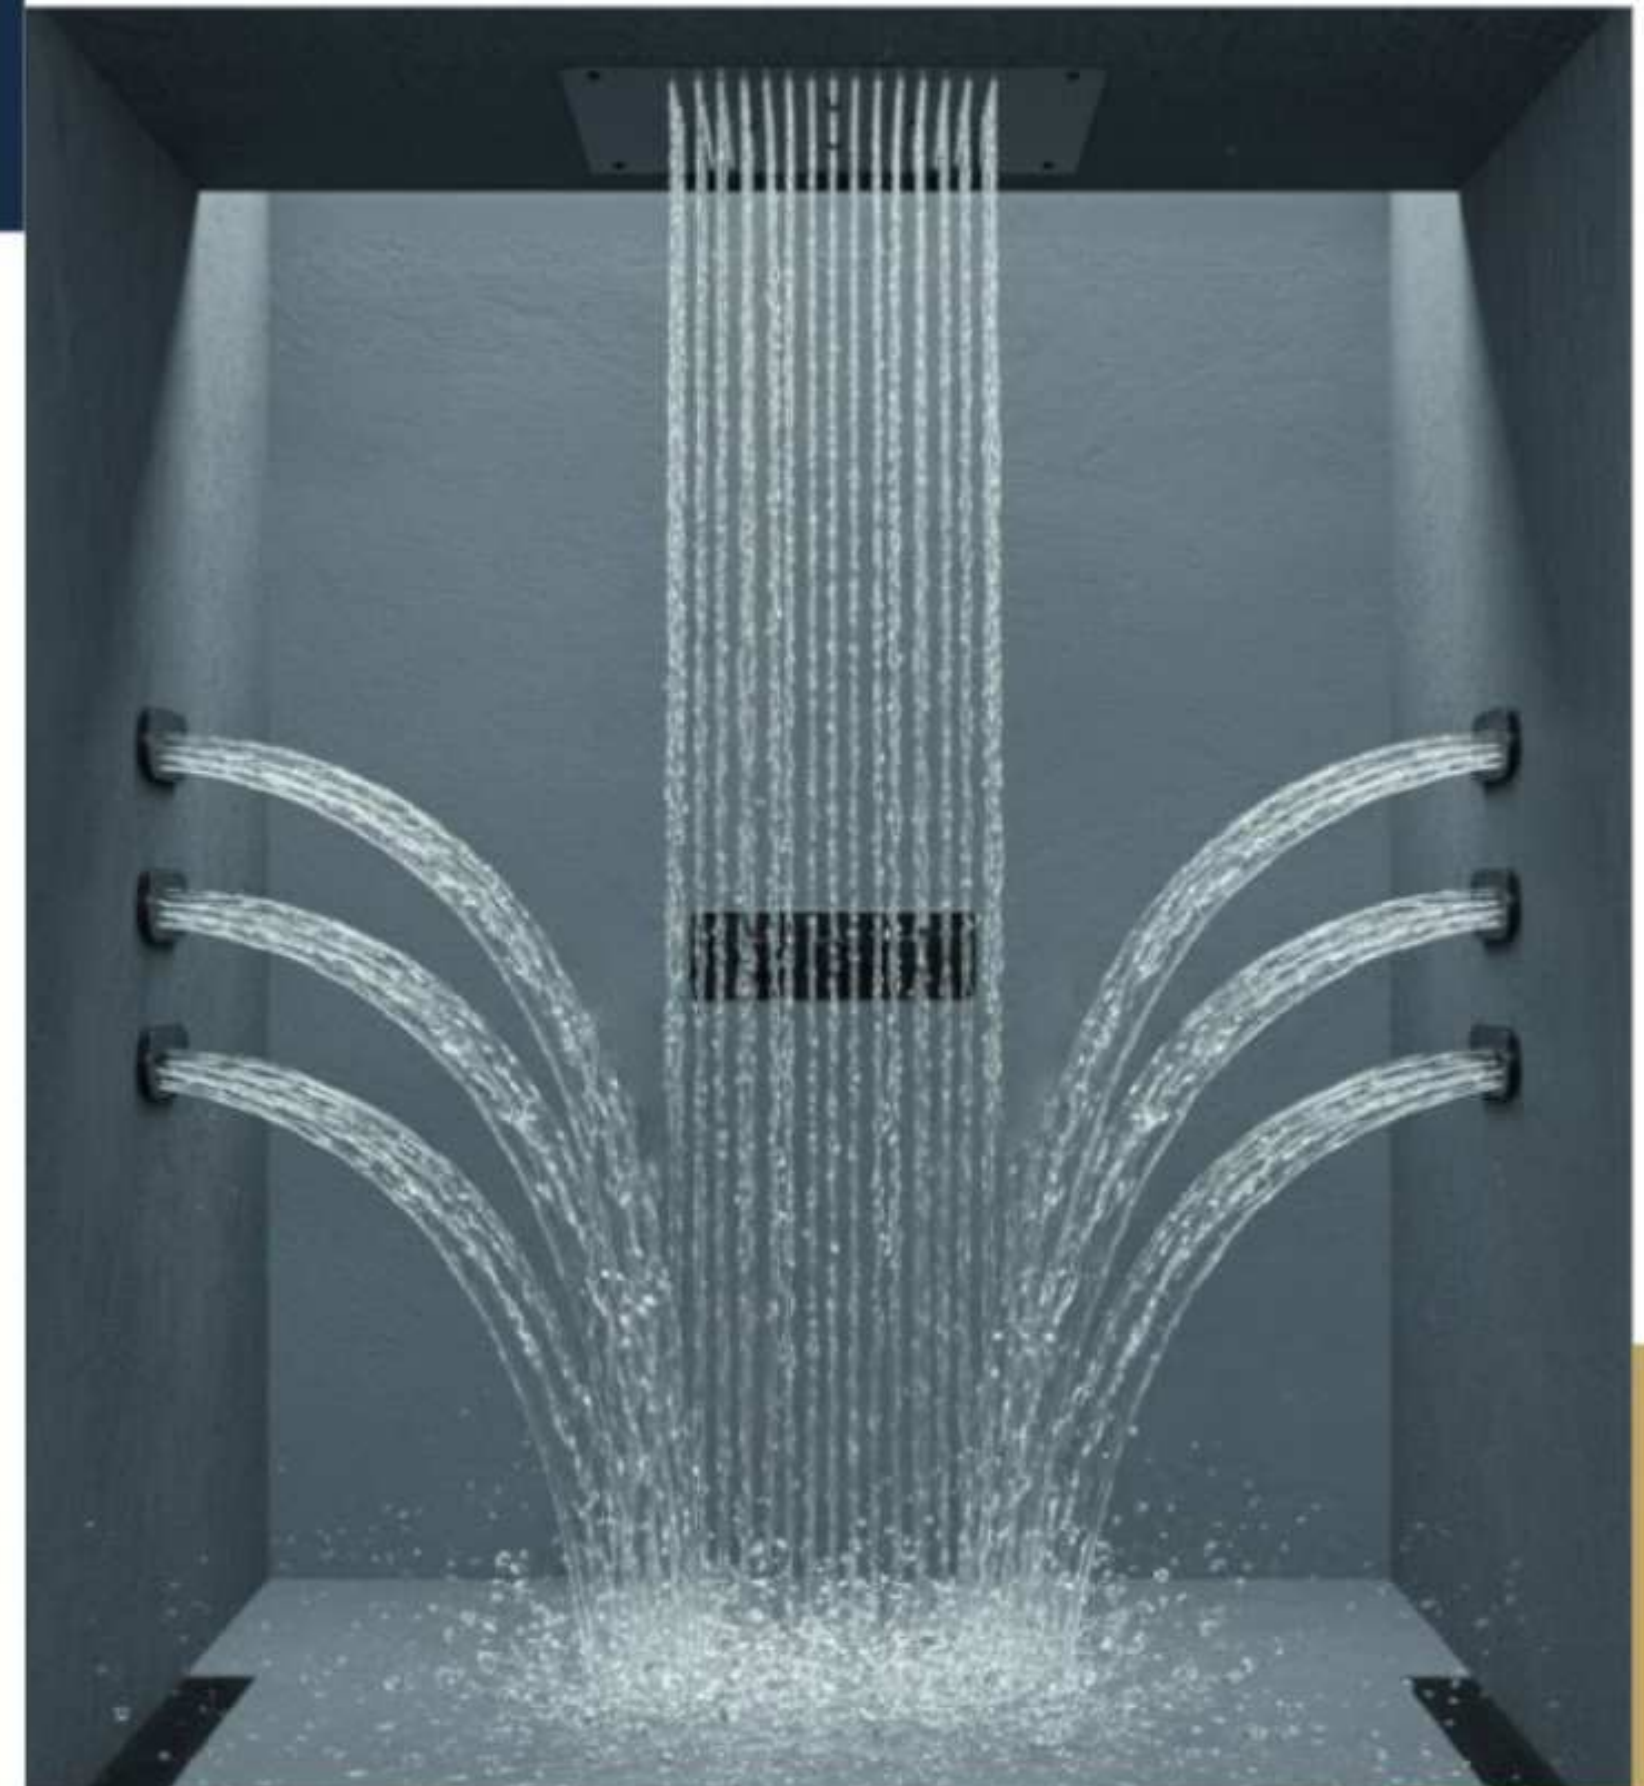

Our new showering experience are creative which suites your personality.

Whether you need a energetic wake up before work, a full-on therapeutic shower after the end of whole day working. Its showering experience give you everything you need to refresh. Our industry leading valves that deliver dependable temperature and water wide flow in a vast field of pressure settings.