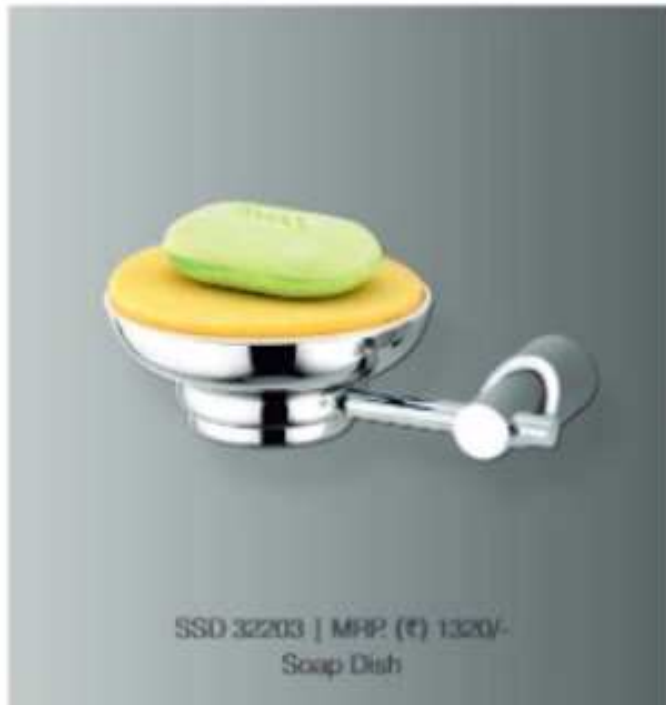

CRD-31201
CRG-31202
CSD-31203
CTH-31204
CDR-31205

SET 31206
Set of Five Pcs.
MRP: (₹) 4640/-

CTH 31204 | MRP: (₹) 1050/-
Tumbler Holder with Tumbler

CTR 31210 | MRP: (₹) 5950/-
Towel Rack

STELLA
Bathroom Accessories

GRAFDOER
SIMPLY STYLISH

SRD 32201 | MRP: (₹) 1730/-
Towel Rod 24"

SRG 32202 | MRP: (₹) 800/-
Towel Ring

SSD 32203 | MRP: (₹) 1320/-
Soap Dish

STH 32204 | MRP: (₹) 1320/-
Tumbler Holder

SRH 32205 | MRP: (₹) 620/-
Robe Hook