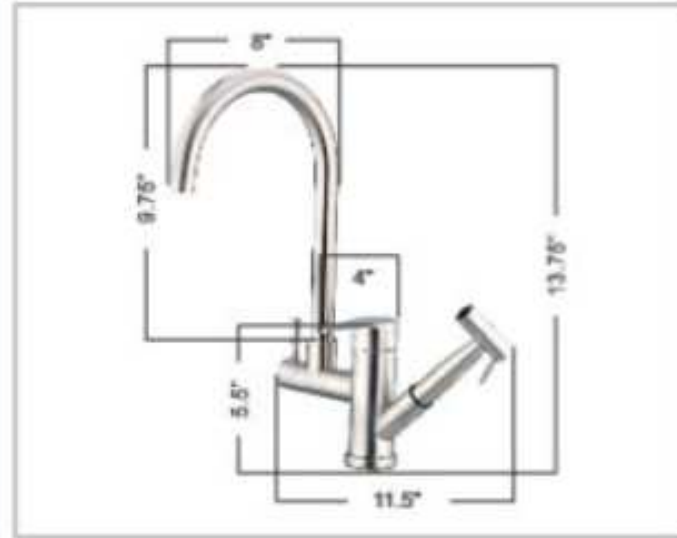

KITCHEN FAUCETS

GRAFDOER
SIMPLY STYLISH

KF-7165 | MRP. (₹) 9780/-
Single Lever Mixer for Kitchen Sink Center Lever
Movable Spout with Healt Faucet (Table Mounted)