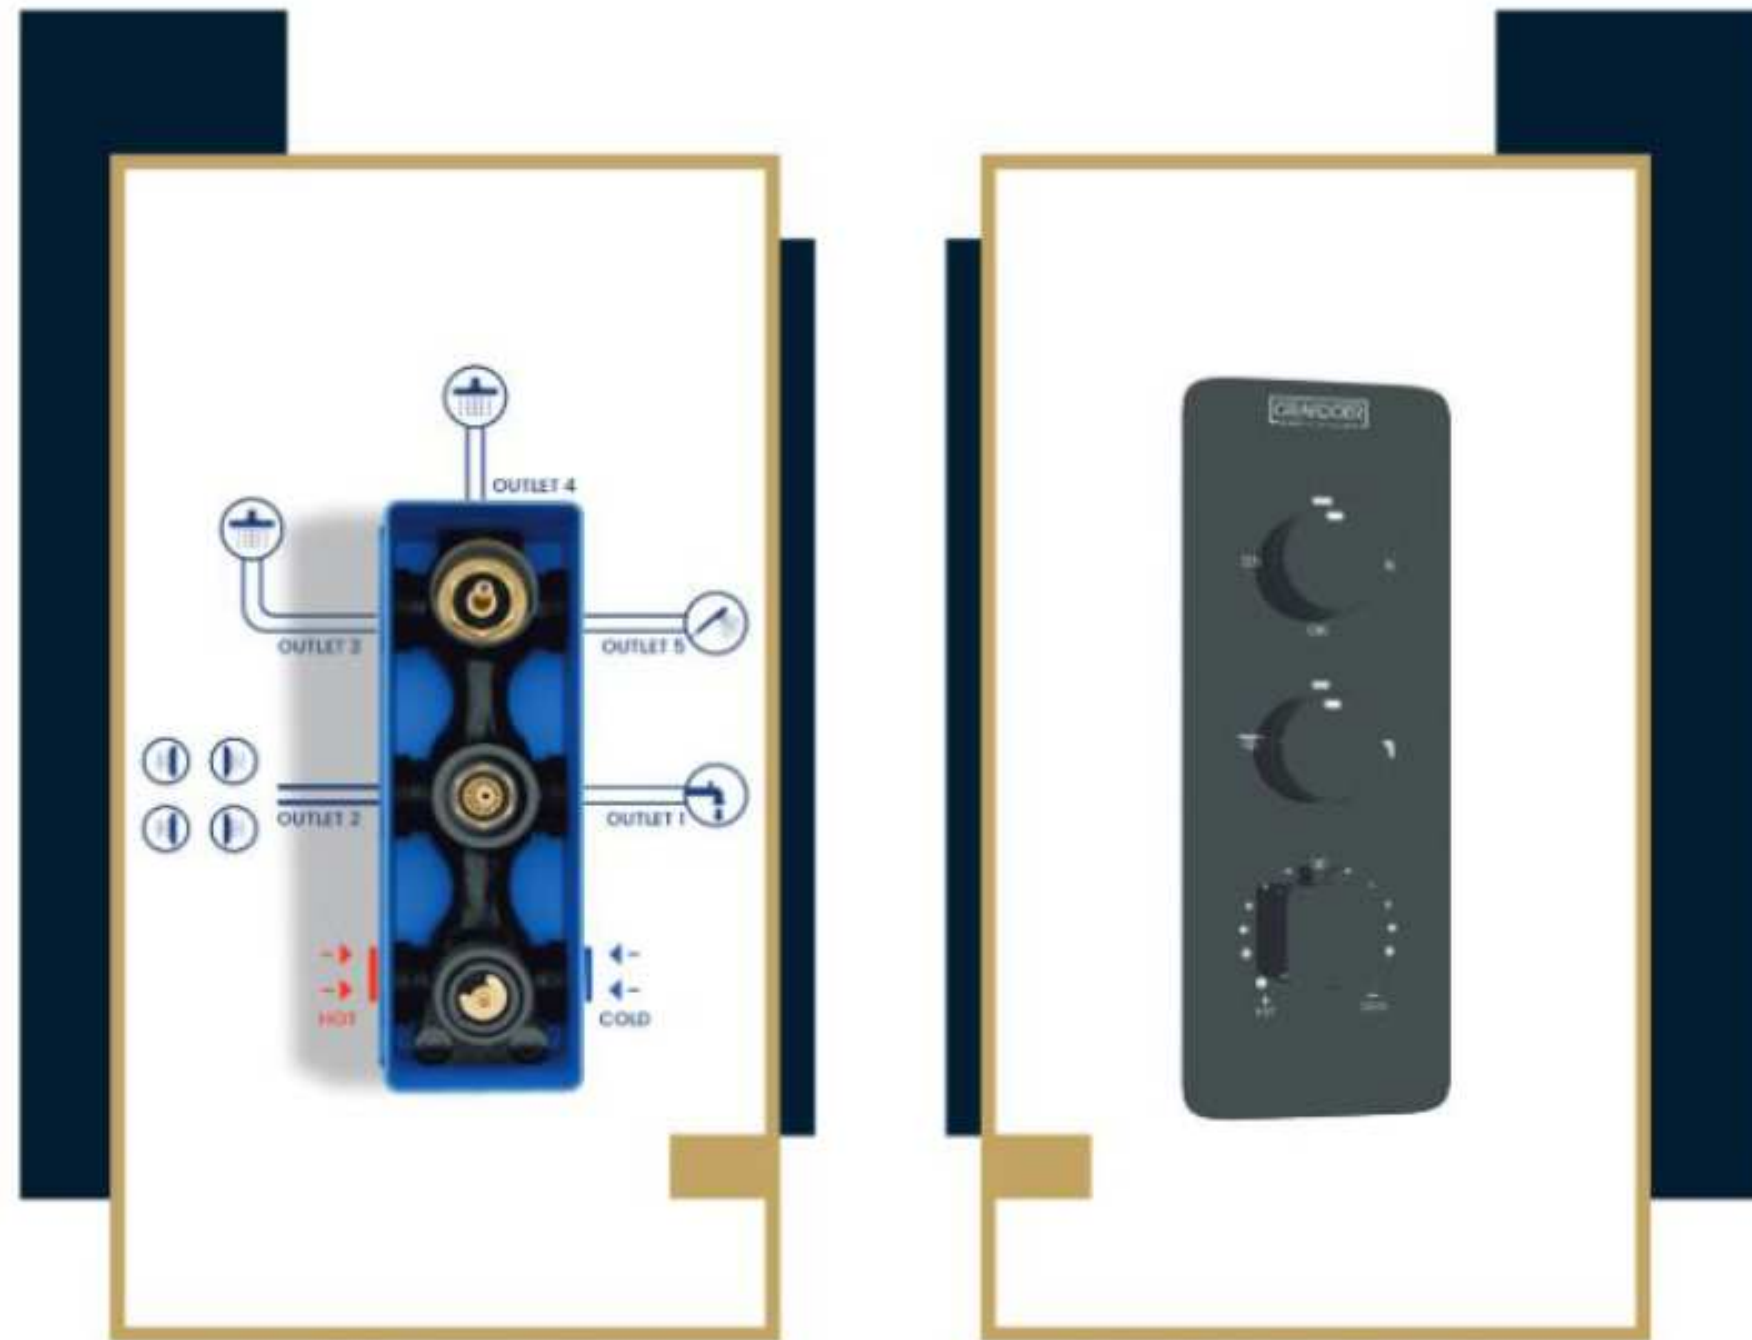

THERMOSTATIC MIXER & DIVERTER 2 INLET & 5 OUTLET DCB -125 TH B

GRAFDOER
SIMPLY STYLISH

DCB 125TH B

DCB 125TH K B

DCB 125TH B Thermostatic Mixer & Diverter (2 Inlet & 5 Outlet)
Concealed Body MRP. (₹) 31050/-

DCB 125TH K B Thermostatic Mixer & Diverter (2 Inlet & 5 Outlet)
Exposed Part MRP. (₹) 20700/-

THERMOSTATIC MIXER & DIVERTER 2 INLET & 3 OUTLET DCB 123 TH

GRAFDOER
SIMPLY STYLISH

- --- 3 OUTLETS
- --- 2 INLETS
- --- UNIVERSAL FOR ALL COLLECTIONS
- --- EASY INSTALLATION
- --- CLASS "A" FOR NOISE
- --- DOES NOT TRANSMIT VIBRATIONS
- --- WATERPROOF
- --- ROTATE DIVERTER
- --- DZR BRASS
- --- ANTI SCALDING FEATURE WITH CHILD LOCK
- --- WORKS EFFICIENTLY EVEN IN LOW PRESSURE
- --- NON RETURNABLE VALVE TO PREVENT ACCIDENTAL MIXING OF HOT & COLD WATER.

38
THERMOSTATIC