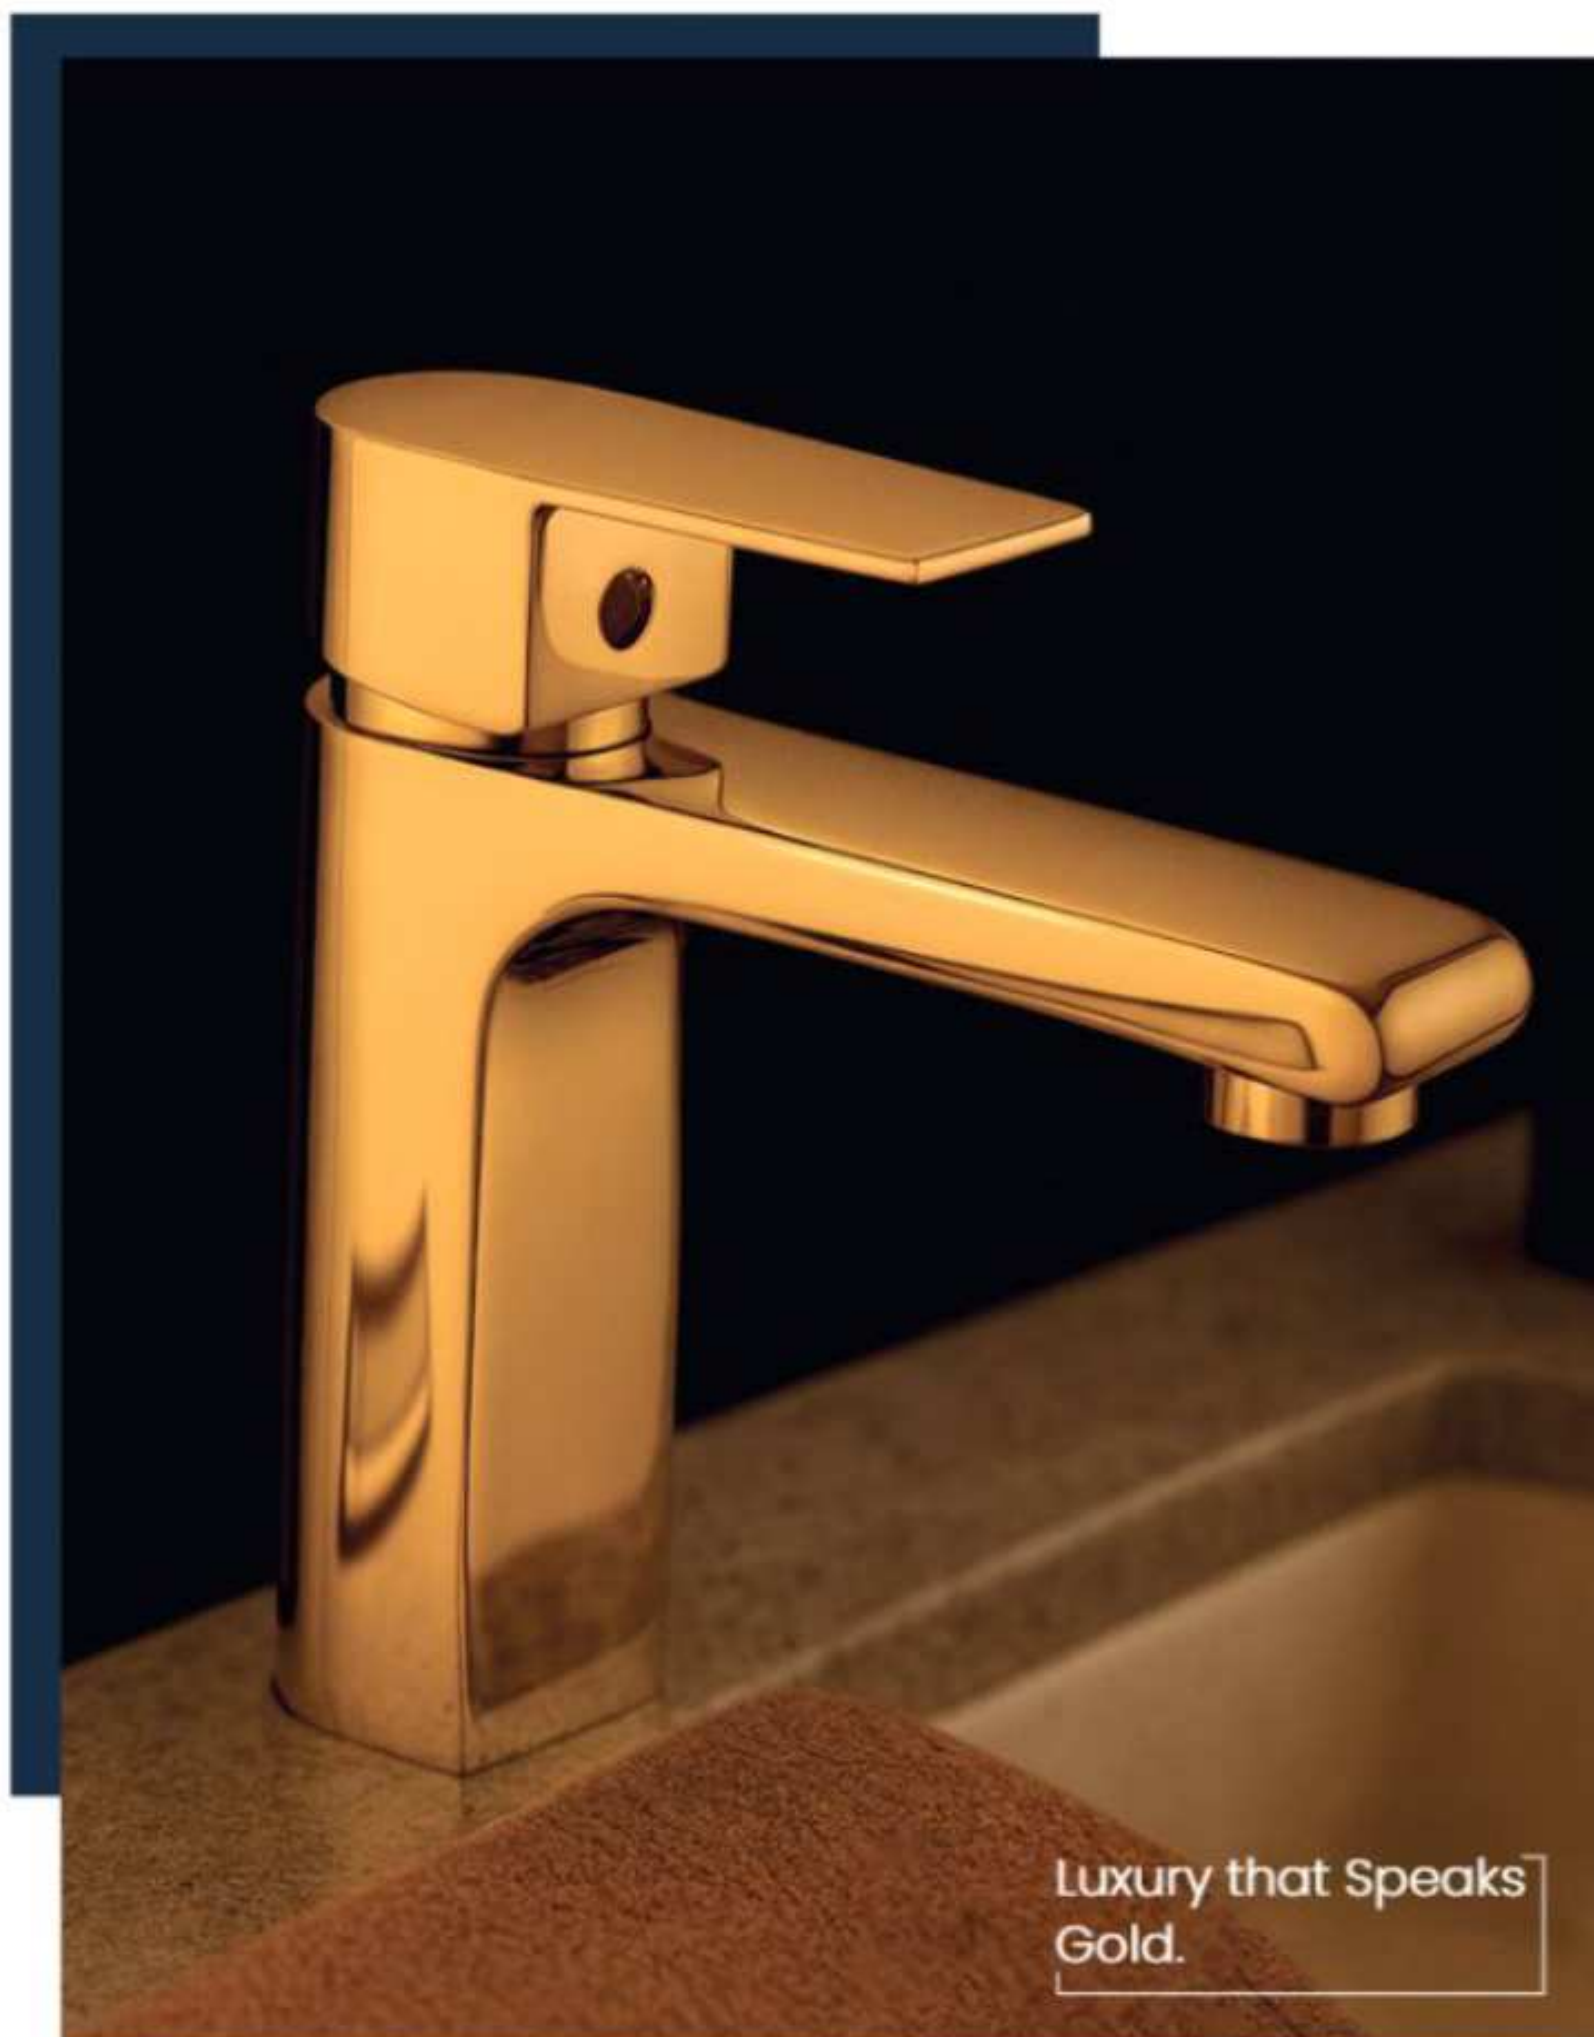

Luxury that Speaks Gold.

AR 48041 G | MRP: (₹) 6850/-
Single Lever Basin Mixer with 450mm Long SS Braided Hose

AR 48055 G | MRP: (₹) 3400/-
Wall Spout Plain with Wall Flange