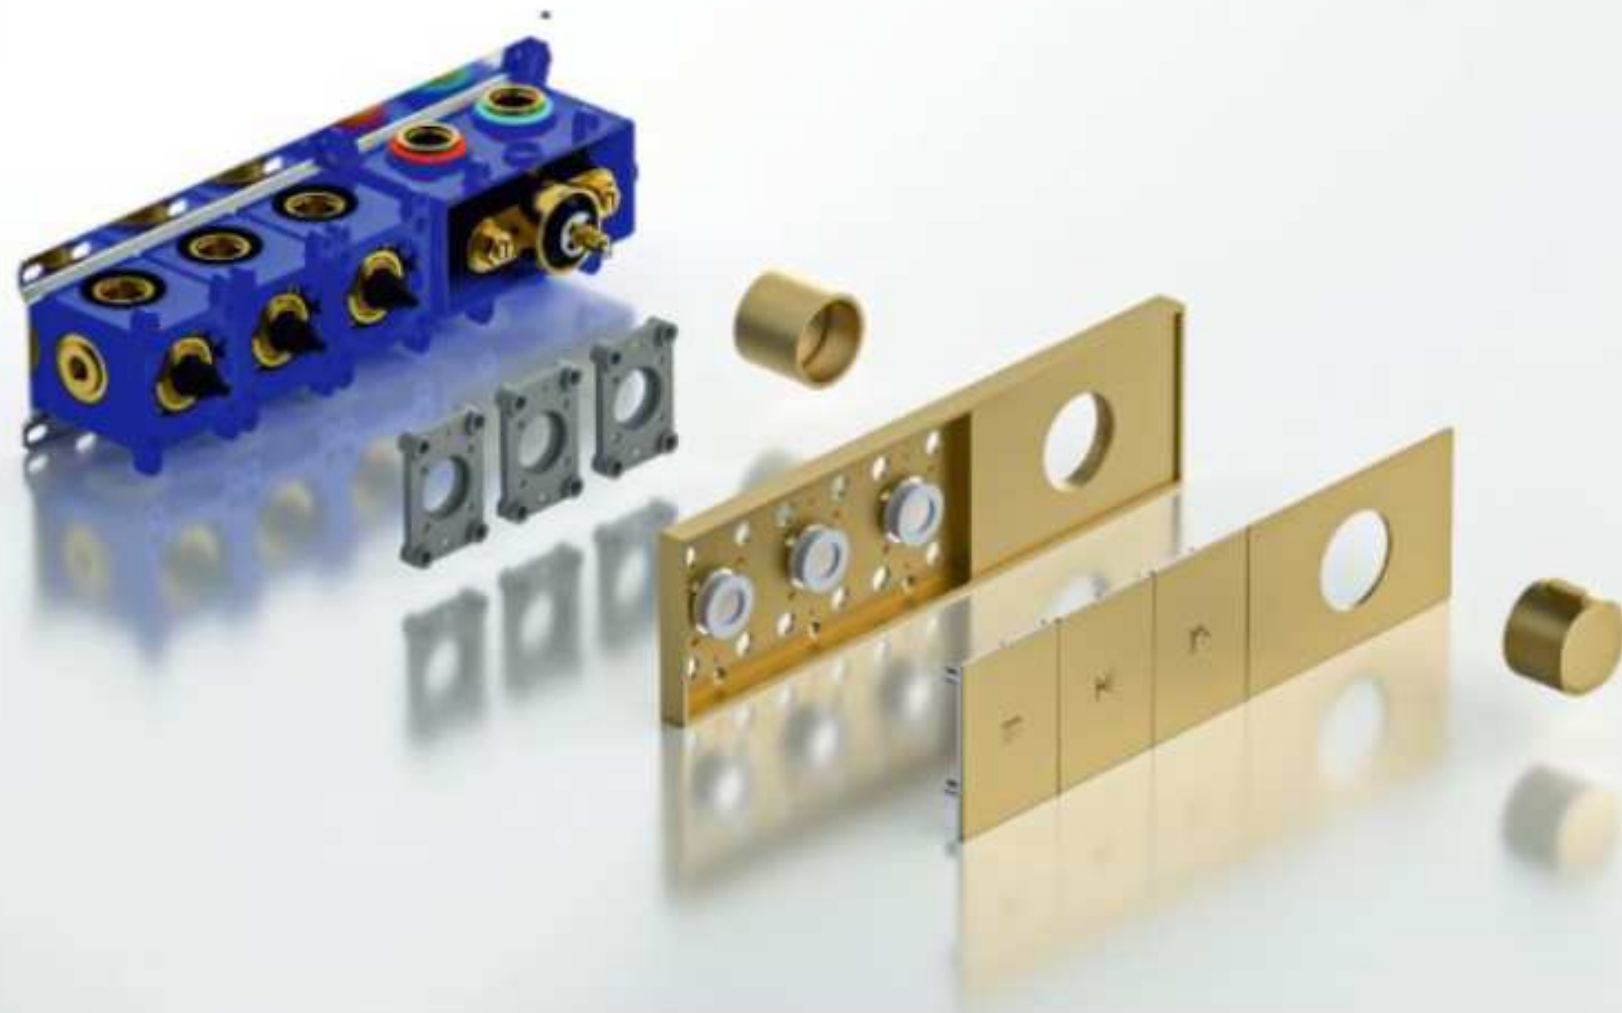

Ceiling Shower Modes

+ Body Jet + Spout

Targeted body jet massage and convenient spout for filling needs.

Technical Specifications:

- Intuitive Push Button Controls: Easy one-touch operation for accessing any of the five outlets.
- Thermostatic Cartridge: Maintains consistent temperature and performance reliability.
- Chrome Plated Thermostatic Knob: Precision control for fine temperature adjustments.
- High Flow Thermostatic Mixer: Guarantees steady water pressure and efficient mixing for all outlet combinations.

CSB 125 RG | MRP. (₹) 84700/-
5 Outlet Thermostatic Switch Button Diverter
(Rose Gold)

CSB 125 | MRP. (₹) 71500/-
5 Outlet Thermostatic Switch Button Diverter
(Chrome)

CSB 125 B | MRP. (₹) 84700/-
5 Outlet Thermostatic Switch Button Diverter
(Black)

CSB 124 | MRP (₹) 62700/-
4 Outlet Thermostatic Switch Button Diverter
(Chrome)

Functional Features:

Dual Cascade Shower/Dual Function Ceiling Shower

Rain + Mist

Rain + Waterfall

+ Body Jet + Spout

Provides invigorating body massage jets and practical faucet function.