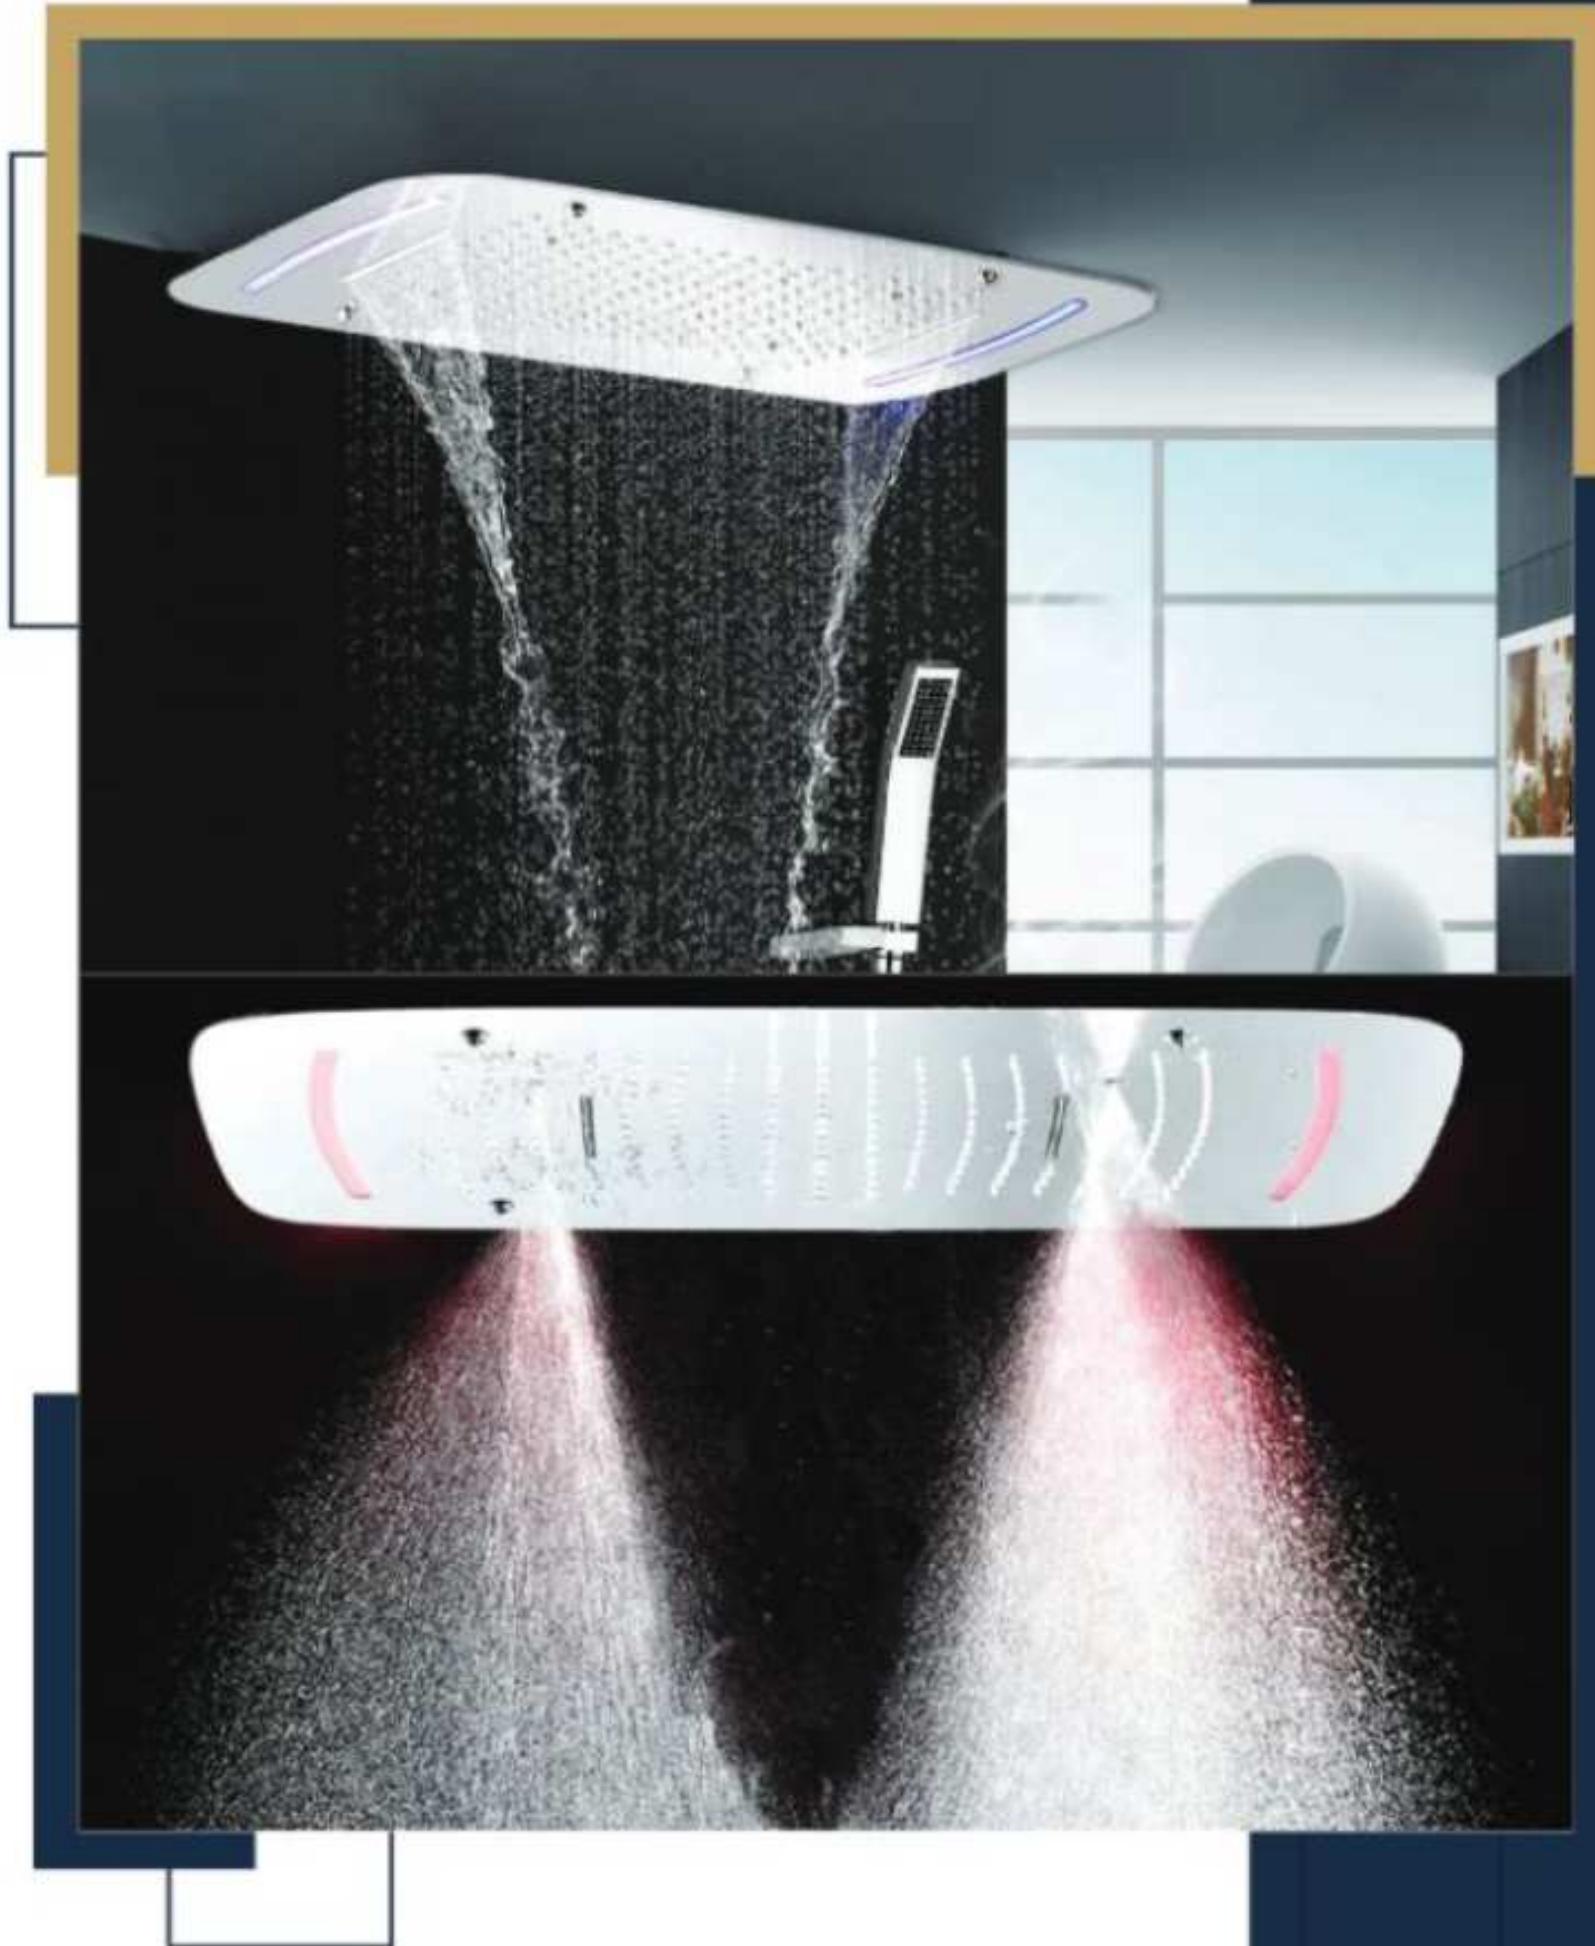

Skyler Ceiling Faucet

CF 1001 ROSE GOLD | MRP. (₹) 38500/-
Ceiling Mounted Single Lever Basin Mixer

CF 1001 GOLD | MRP. (₹) 38500/-
Ceiling Mounted Single Lever Basin Mixer

CF 1001 BLACK | MRP. (₹) 38500/-
Ceiling Mounted Single Lever Basin Mixer

CF 1001 CHROME | MRP. (₹) 33000/-
Ceiling Mounted Single Lever Basin Mixer

In today's fast-paced world, where every moment of self-care matters, the bathroom has evolved from a purely functional space into a personal sanctuary. Understanding this shift, GRAFDOER presents **Chromotherapy**, an innovative LED Ceiling Shower that redefines the way you experience water.

Chromotherapy blends cutting-edge technology with elegant design to create an immersive bathing experience that engages all senses. It's designed for those who seek more than just a shower—those who desire relaxation, rejuvenation, and a touch of indulgence in their daily routine. Whether you wish to unwind after a long day or invigorate your senses in the morning, **Chromotherapy** offers customizable comfort with supreme convenience. Built to harmonize with modern bathroom aesthetics, this advanced ceiling shower offers effortless operation, smart features, and durable performance, making it an essential addition to any premium home.