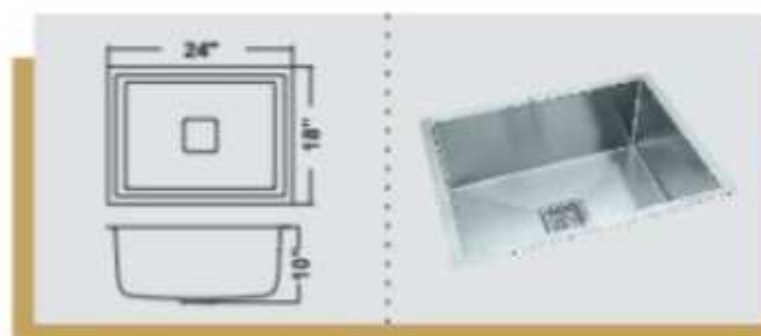

Single Bowl Sink

SMSB 241810

Overall Size (Inch/mm)
24"x18"x10"/609x457x254mm

Bowl Size (Inch/mm)22"x16"x10"

Including Accessories:1 Drain Pipe,
1 Strainer with Coupling, 1 Basket

MRP(₹) : 5600/-
Hand Made Finish

Single Bowl Sink

SMSB 241810 TH

Overall Size (Inch/mm)
24"x18"x10"/609x457x254mm

Bowl Size (Inch/mm)22"x14"/558x355

Including Accessories:1 Drain Pipe,
1 Strainer with Coupling, 1 Basket

MRP(₹) : 5600/-
Hand Made Finish

Single Bowl Sink

MODEL NO.	SINK SIZE (LxWxD)		BOWL SIZE (LxWxD)		MRP(₹)
	in inch	in mm	in inch	in mm	
SMSB 18169	18x16x09	457x406.4x228.6	16x14x09	406.4x355x228.6	4800/-
SMSB 18189	18x18x09	457x457x228.6	16x16x09	406.4x406.4x228.6	4950/-
SMSB 20179	20x17x09	508x431x228.6	18x15x09	457.2x381x228.6	5100/-
SMSB 21189	21x18x09	533x457.2x228.6	19x16x09	482x406.4x228.6	5190/-
SMSB 22189	22x18x09	558.8x457.2x228.6	20x16x09	508x406.4x228.6	5250/-
SMSB 241810	24x18x10	609x457.2x254	22x16x10	558.8x406.4x254	5600/-
SMSB 24209	24x20x09	609x508x228.6	22x18x09	558.8x457.2x228.6	6300/-
SMSB 262010	26x20x10	660.4x508x254	24x18x10	609x457.2x254	7200/-
SMSB 282010	28x20x10	711.2x508x254	26x18x10	660.4x457.2x254	7500/-
SMSB 301810	30x18x10	762x457.2x254	28x16x10	711x406.4x254	8400/-
SMSB 302010	30x20x10	762x508x254	28x18x10	711x457.2x254	9000/-