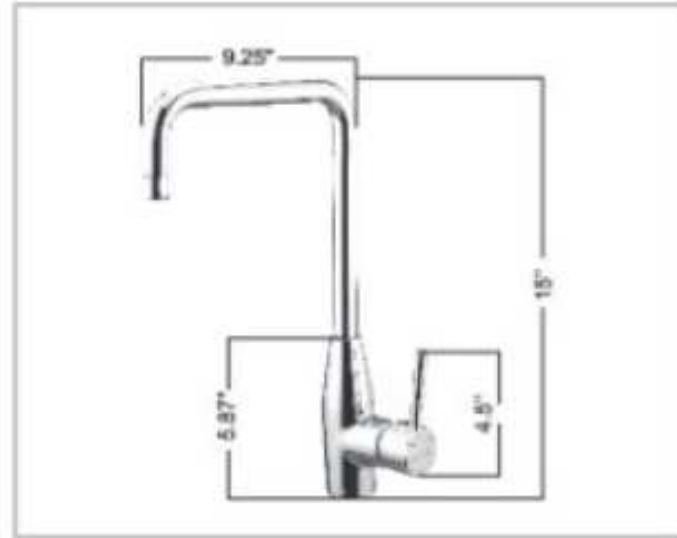

KITCHEN FAUCETS

GRAFDOER
SIMPLY STYLISH

KF 7163 J | MRP: (₹) 6610/-
Single Lever Mixer for Kitchen Sink with side lever
Swinging spout 600 mm, Long Braided Hose