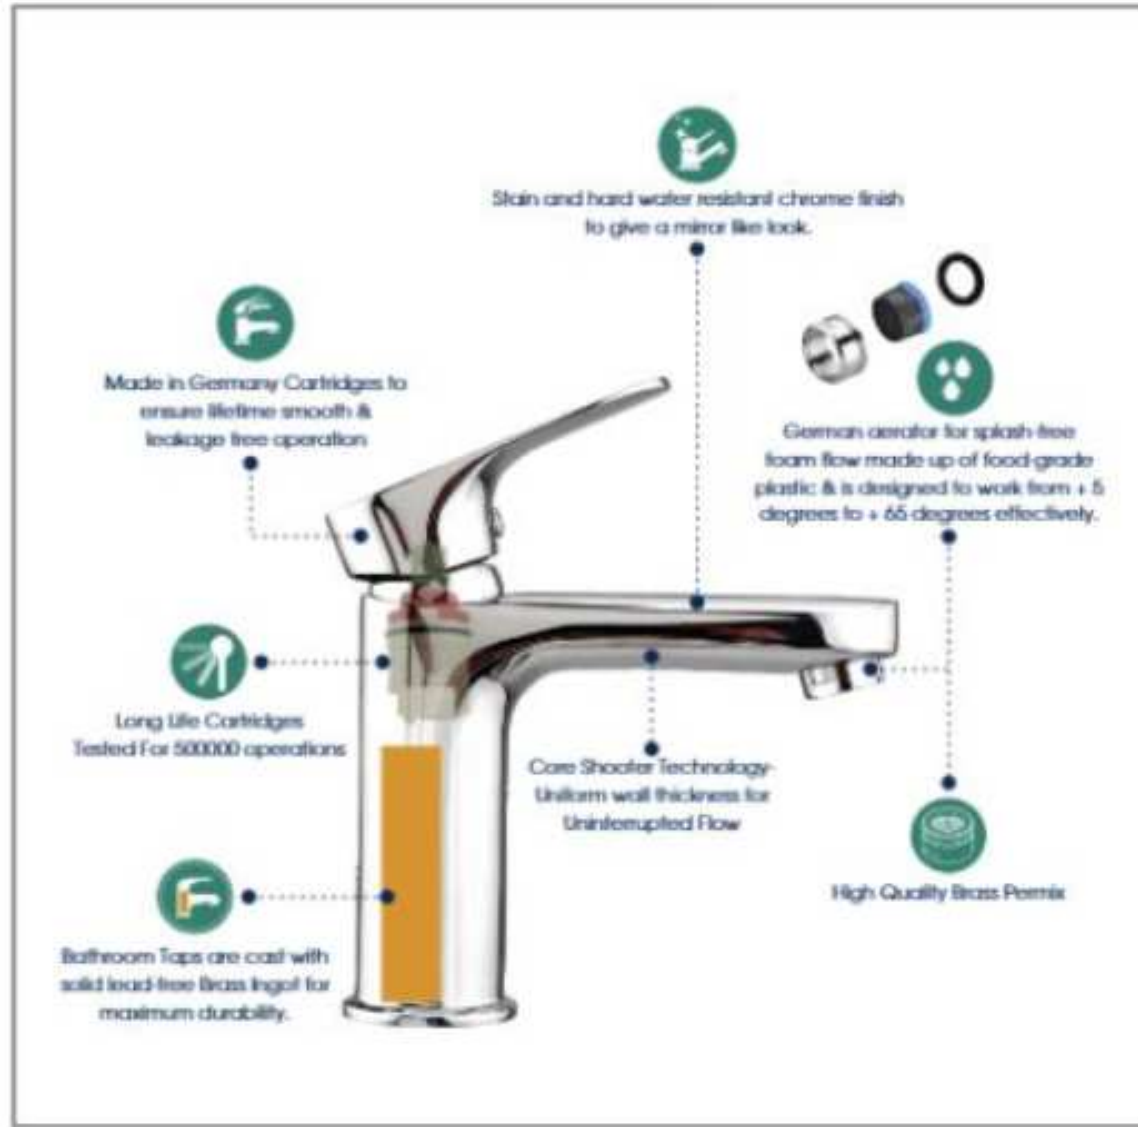

Siphonic flush

steers flush water evenly on ceramic surfaces, ensuring perfect cleansing, better draining

Infrared care lamp.

it can prevent and assist the treatment of gynecological diseases

Built-in UV sterilizing spray wand Efficiently sterilized and anti-bacterial

<p>Automatic opening (doorbell hand button)</p>	Multi functional knob	Toilet sensor	Automatic flushing	Power-off flushing
	Wireless remote control	LED screen display	Night lighting	Seat temperature regulation
	Air temperature regulation	Water temperature regulation	Seat ring heating	Warm or drying
	Spray wand self-cleaning	Mobile cleaning	Hip cleaning	Warmers cleaning
	Soft close	Intelligent power saving	Instant heating	Water source filtration
	Flame retardant seat	Dry beam protection	High temperature protection	Lockage protection
	IPX4 waterproof	High/low voltage protection		

FAUCETS

Water Saving Products

[FREEDOM OF CHOICE]

[MIXERS & DIVERTERS]

INNOVATION

COIN-OPEN STYLE AERATOR

1. Coin-Open design, easy for installation and cleaning.
2. With coin-open tools, easy for installation and cleaning at any time.

EMBEDDED AERATOR WITH DIRECTION

1. Thin shape and embedded installation design makes our faucets more elegant & practical.
2. Honeycomb style aerator reduce scale-forming. Good water flow effect under strict flow Condition.
3. Good protection to aerator with embedded installation design, not easy dam aged.
4. Easy adjustment of flow direction on aerator.
5. Special tool for easy installation and cleaning.