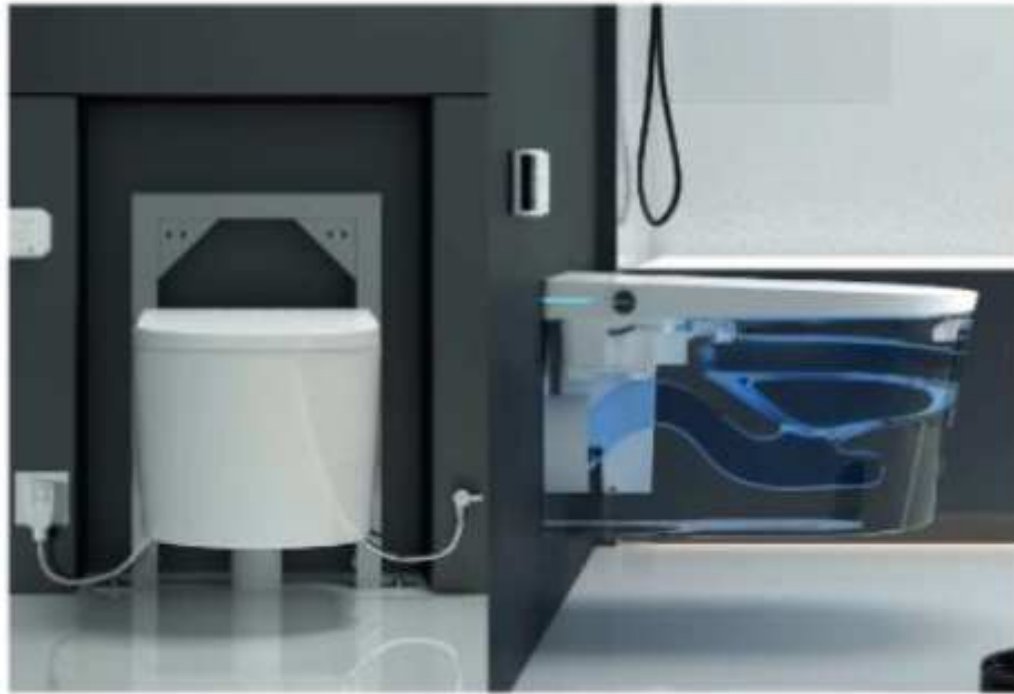

Built-in water tank

Built-in sunken water tank, equipped with efficient accessories, washing more hygienic water peak always stable water flow, strong instant rush