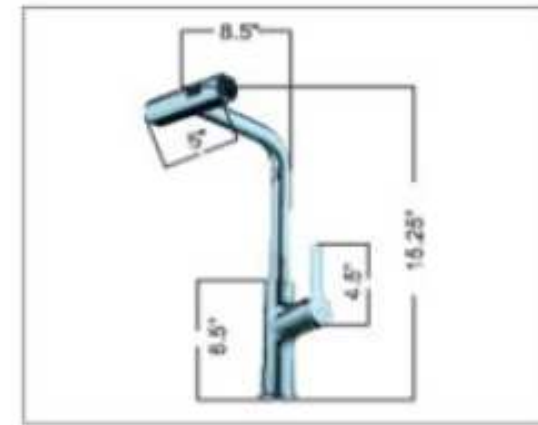

KITCHEN FAUCETS

GRAFDOER
SIMPLY STYLISH

KF-7167 (G.M.) | MRP. (₹) 10350/-
Single Lever Mixer for
Kitchen Sink With Side Lever
& Pullout High Movable Spout

KITCHEN FAUCETS

GRAFDOER
SIMPLY STYLISH

KF-7168 (G.M.) | MRP. (₹) 10350/-
Single Lever Mixer for
Kitchen Sink With Side Lever
& Pullout High Movable Spout