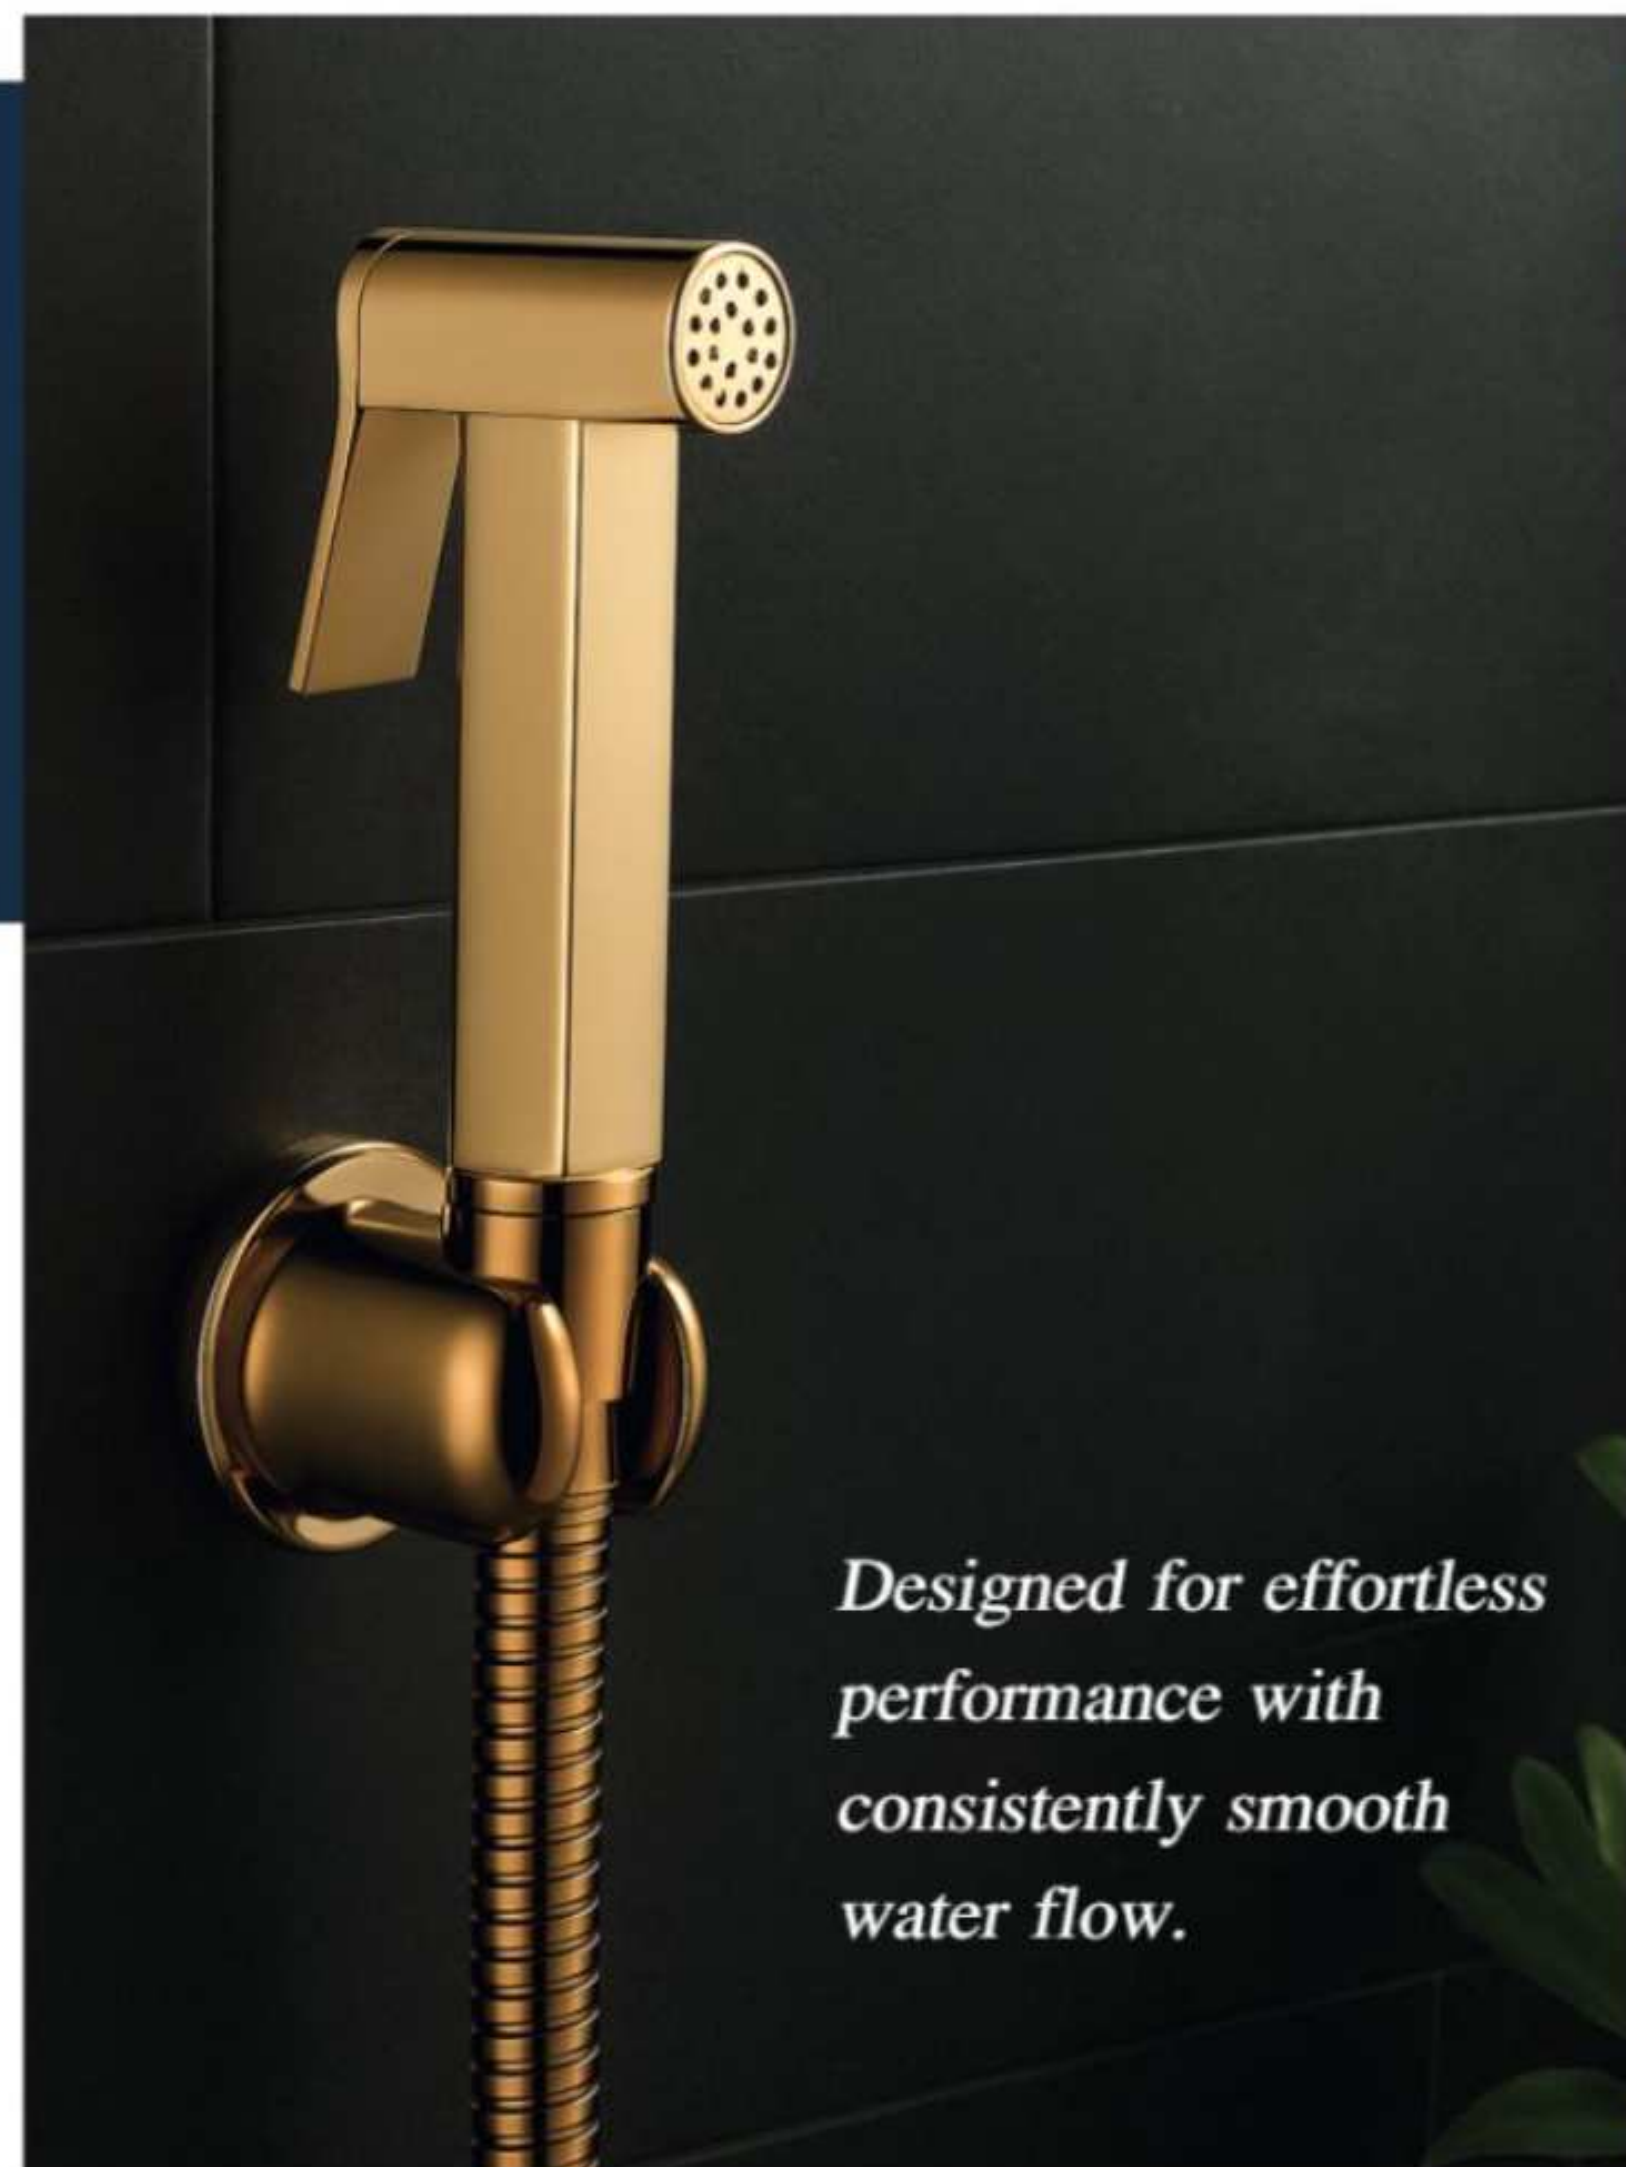

HEALTH FAUCETS

GRAFDOER
SIMPLY STYLISH

Designed for effortless performance with consistently smooth water flow.

HEALTH FAUCETS

GRAFDOER
SIMPLY STYLISH

HF 32402 (Prima) | MRP: (₹) 1920/-
Health Faucet (Brass) with 1.5 mtr. CP Flexible Hose (SS 304) & ABS Holder

HF 32421 | MRP: (₹) 1320/-
Health Faucet (Brass) with 1 mtr. CP Flexible Hose (SS 304) & ABS Holder

HF 32412 (Classic) | MRP: (₹) 1790/-
Health Faucet (Brass) with 1.5 mtr. CP Flexible Hose (SS 304) & ABS Holder

HF 32416 (OVIO) | MRP: (₹) 1600/-
Health Faucet (Brass) with 1.5 mtr. CP Flexible Hose (SS 304) & ABS Holder

HF 32422 | MRP: (₹) 1440/-
Health Faucet (Brass) with 1.5 mtr. CP Flexible Hose (SS 304) & ABS Holder