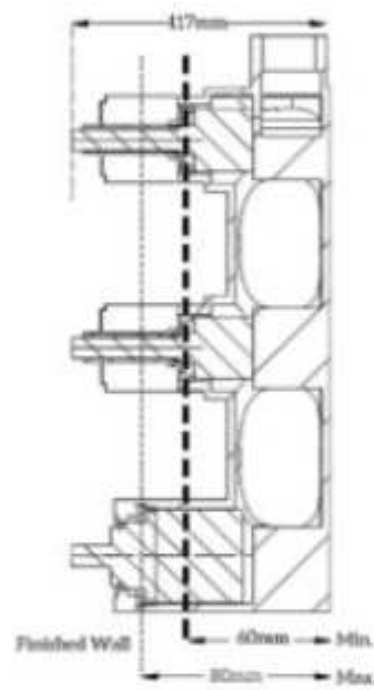

MECHANICAL

DCB 123 MRP. (₹) 6380/-

EXIT --- 5 OUTLETS

IN --- 2 INLETS

UNIVERSAL --- UNIVERSAL FOR ALL COLLECTIONS

EASY --- EASY INSTALLATION

CLASS A --- CLASS "A" FOR NOISE

VIBRATION --- DOES NOT TRANSMIT VIBRATIONS