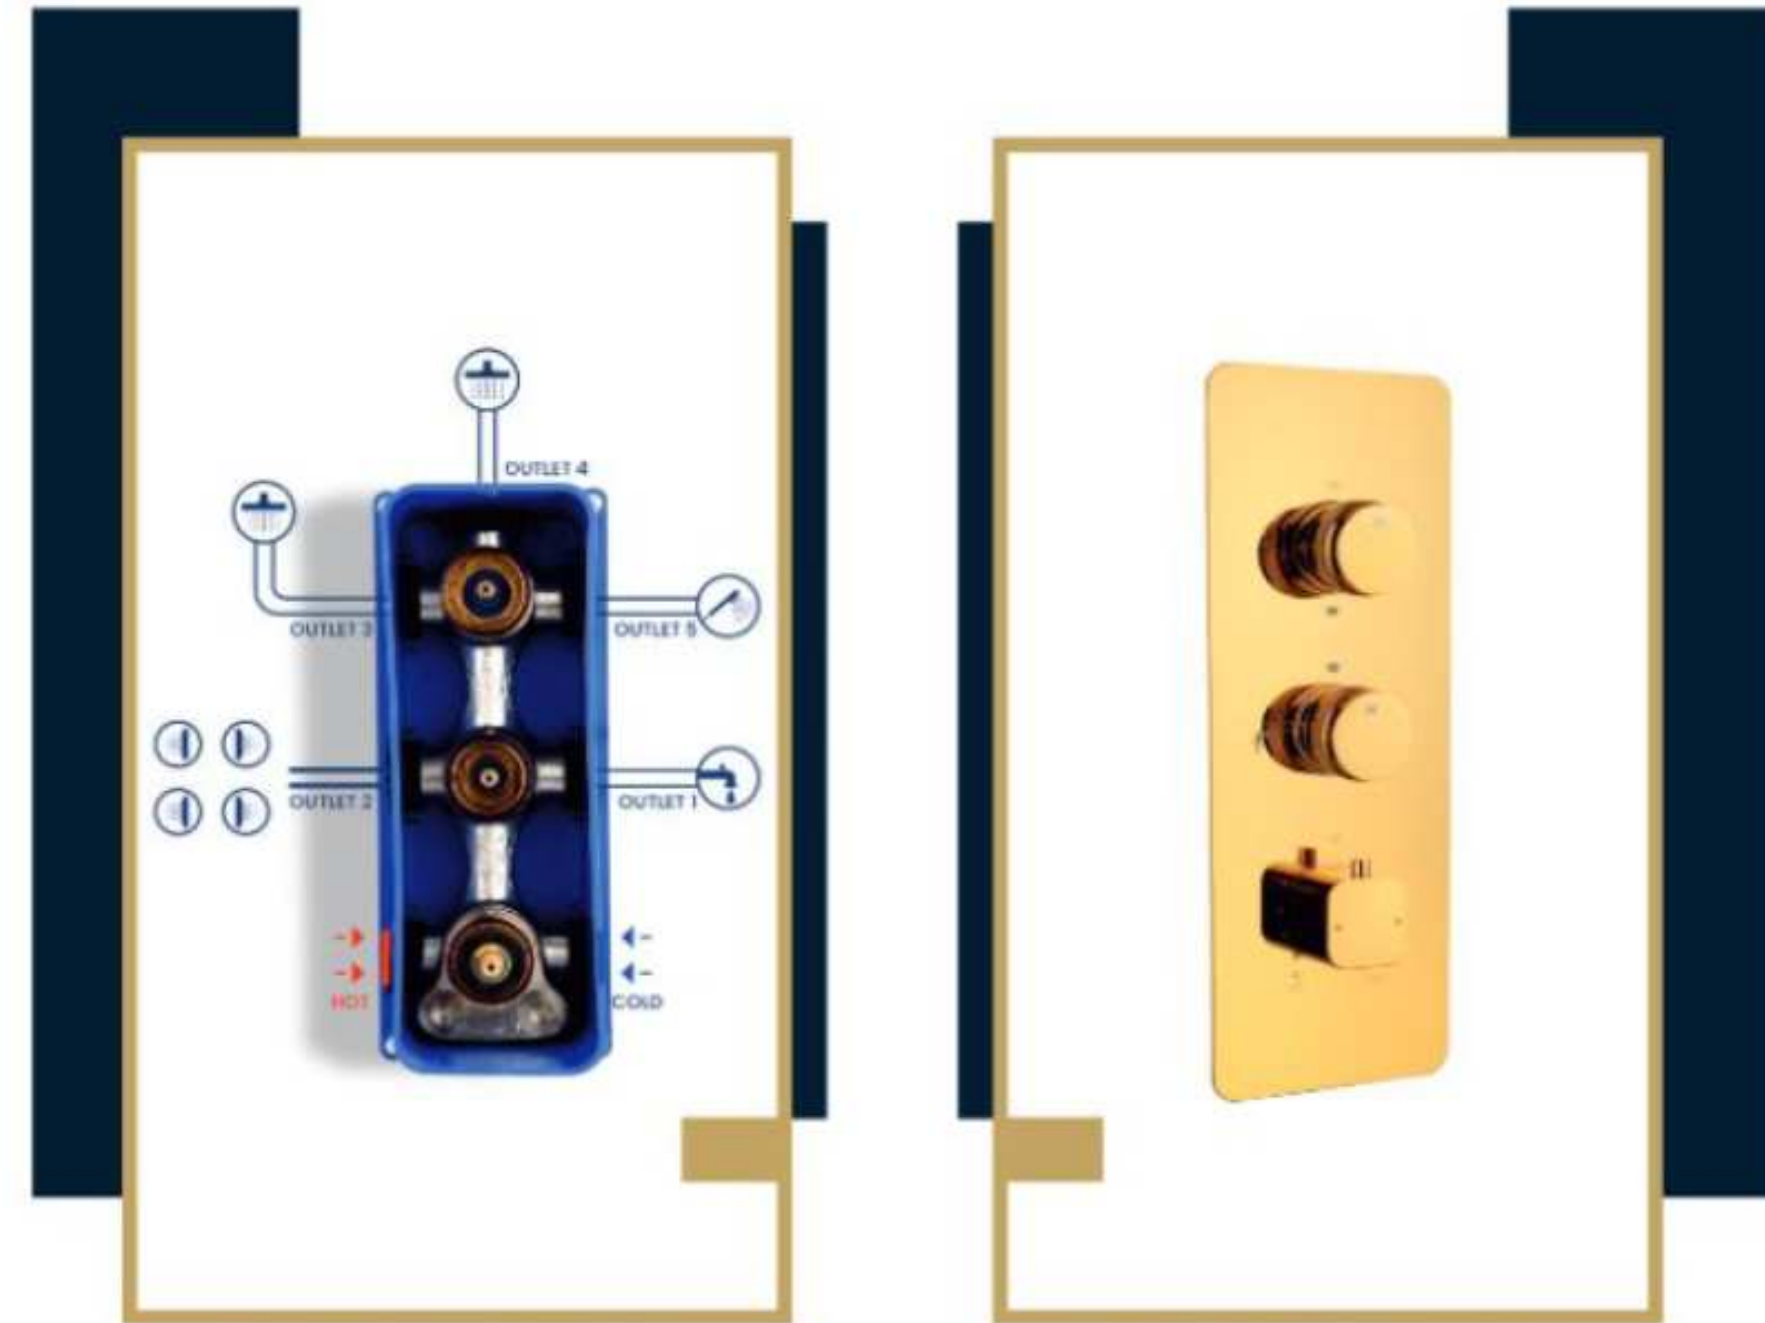

THERMOSTATIC MIXER & DIVERTER 2 INLET & 5 OUTLET DCB -125 TH G

GRAFDOER
SIMPLY STYLISH

DCB 125TH G

DCB 125TH K G

DCB 125TH G Thermostatic Mixer & Diverter (2 Inlet & 5 Outlet)
Concealed Body MRP. (₹) 30360/-

DCB 125TH K G Thermostatic Mixer & Diverter (2 Inlet & 5 Outlet)
Exposed Part MRP. (₹) 18400/-