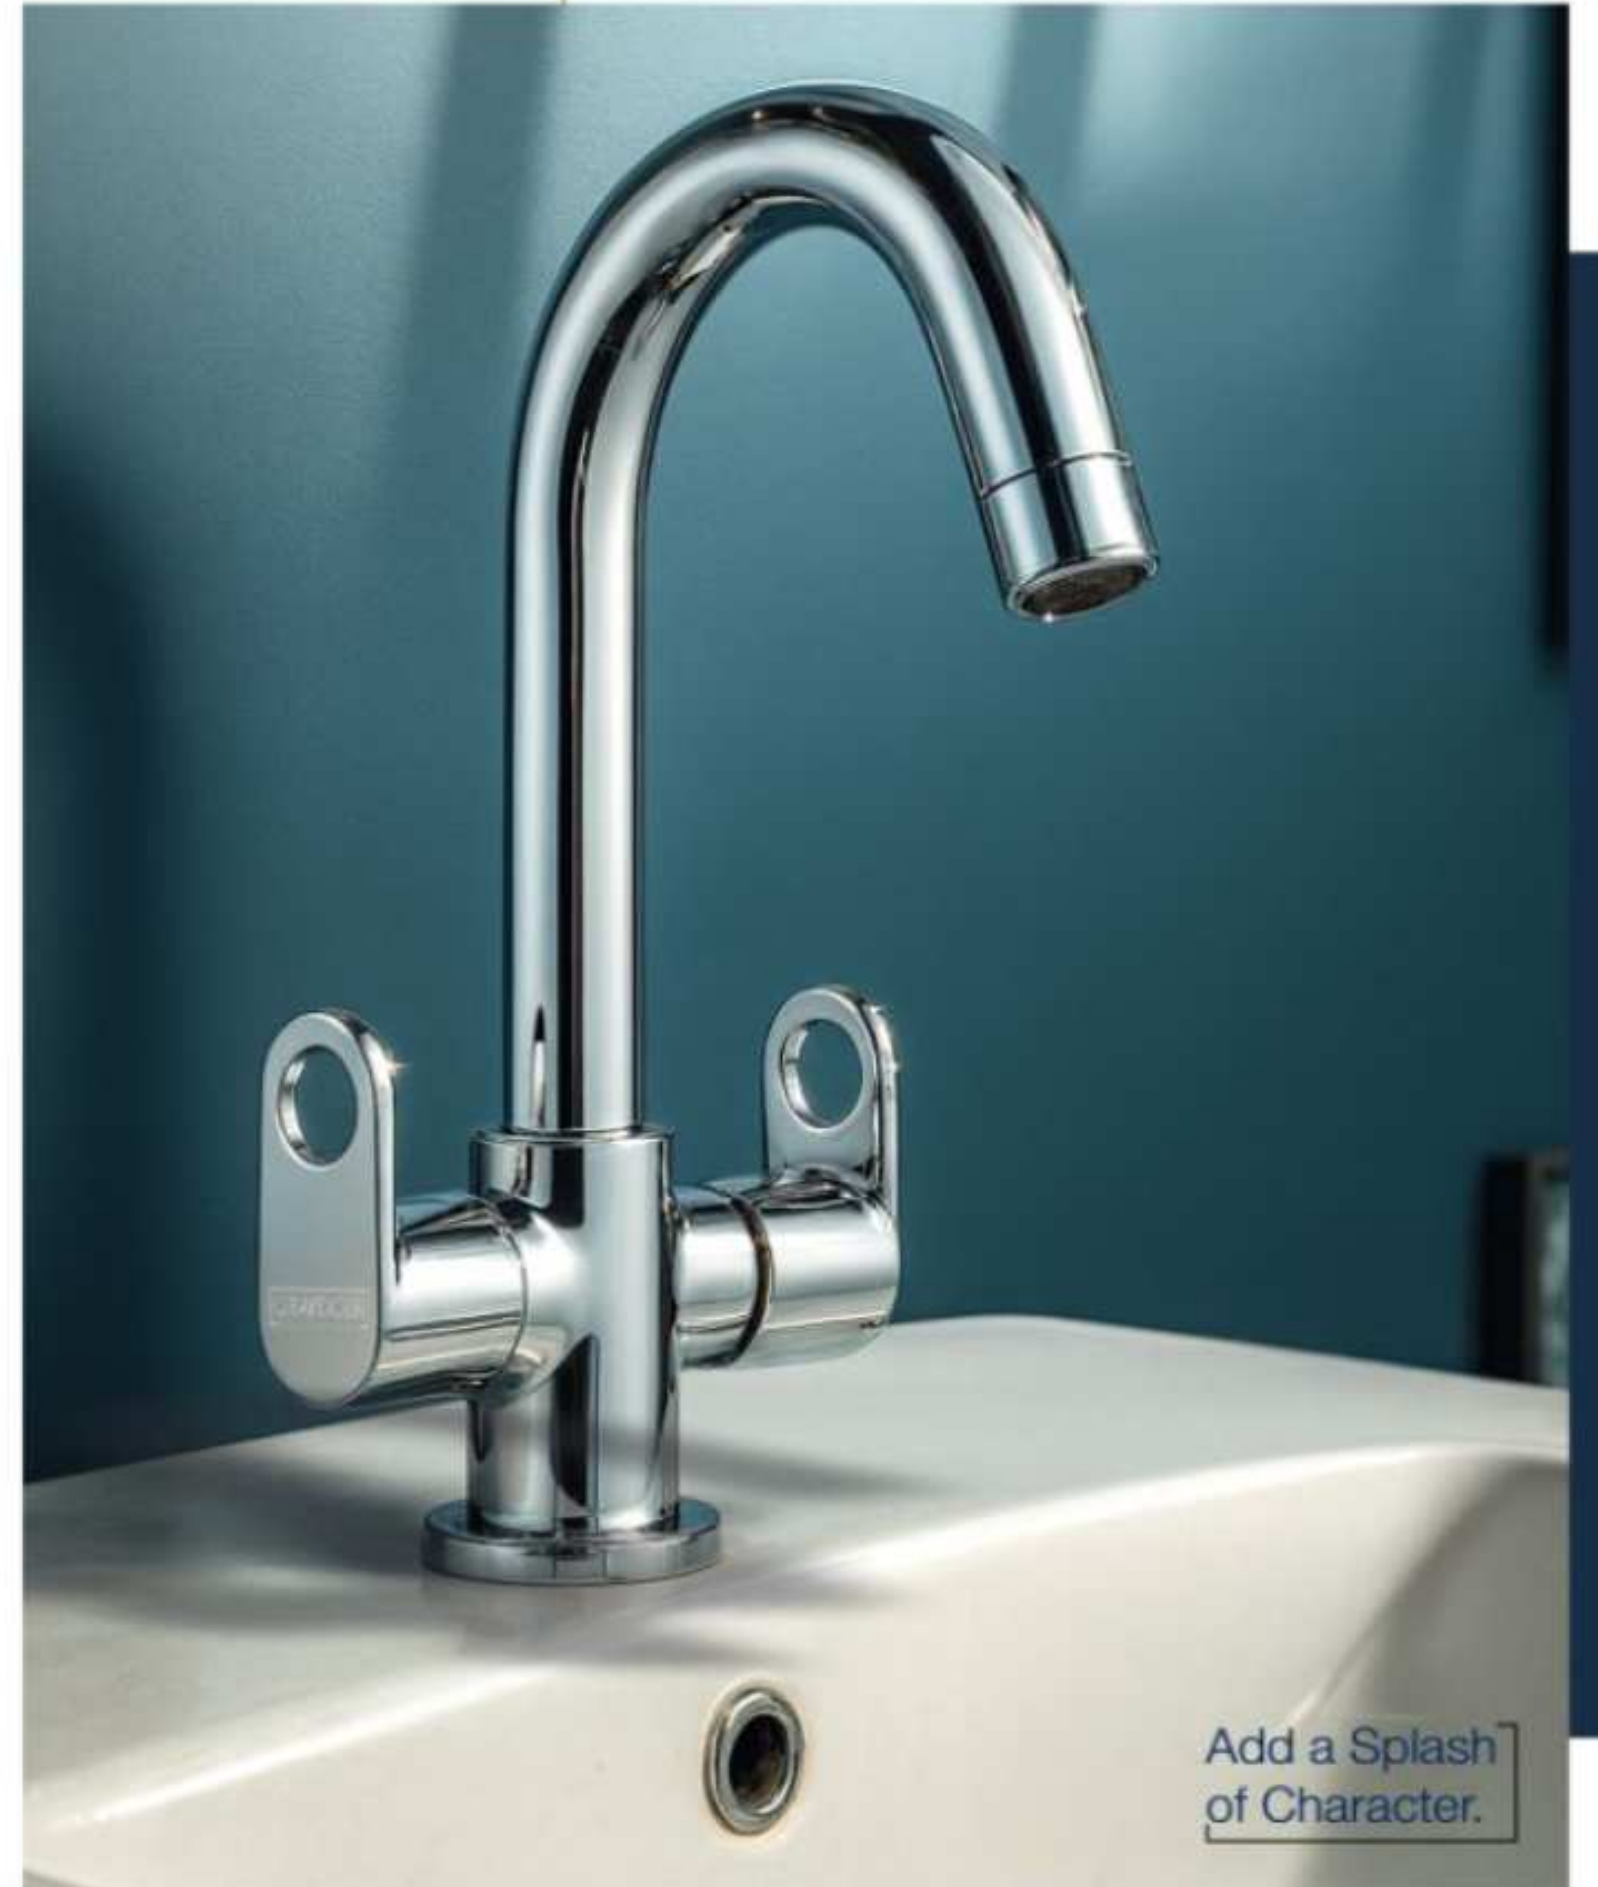

ECO

15mm (½") Quarter Turn Fitting

GRAFDOER
SIMPLY STYLISH

ORNET

GRAFDOER
SIMPLY STYLISH

Add a Splash
of Character.