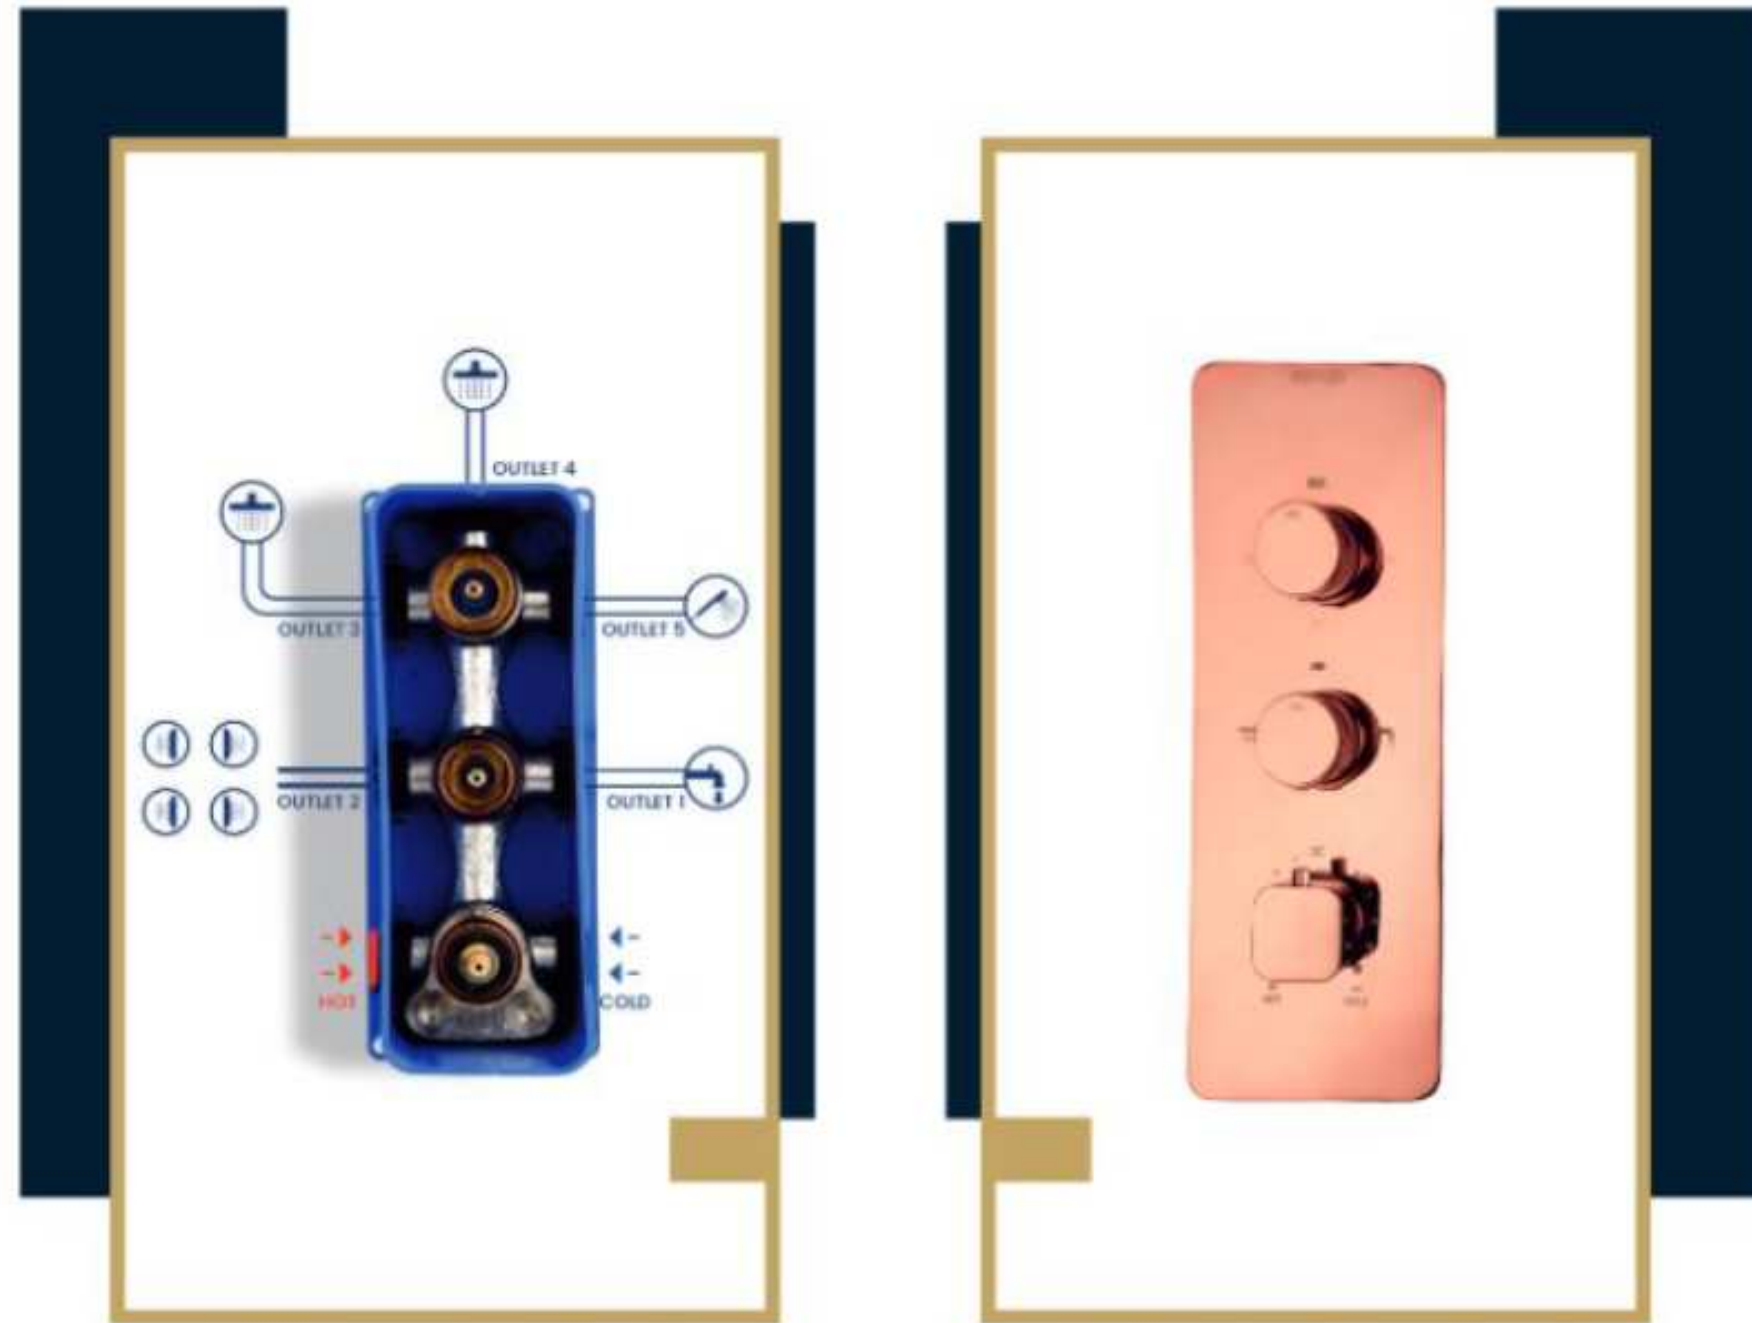

THERMOSTATIC MIXER & DIVERTER 2 INLET & 5 OUTLET DCB -125 TH RG

GRAFDOER
SIMPLY STYLISH

DCB 125TH RG

DCB 125TH K RG

DCB 125TH RG Thermostatic Mixer & Diverter (2 Inlet & 5 Outlet)
Concealed Body MRP. (₹) 30360/-

DCB 125TH K RG Thermostatic Mixer & Diverter (2 Inlet & 5 Outlet)
Exposed Part MRP. (₹) 18400/-