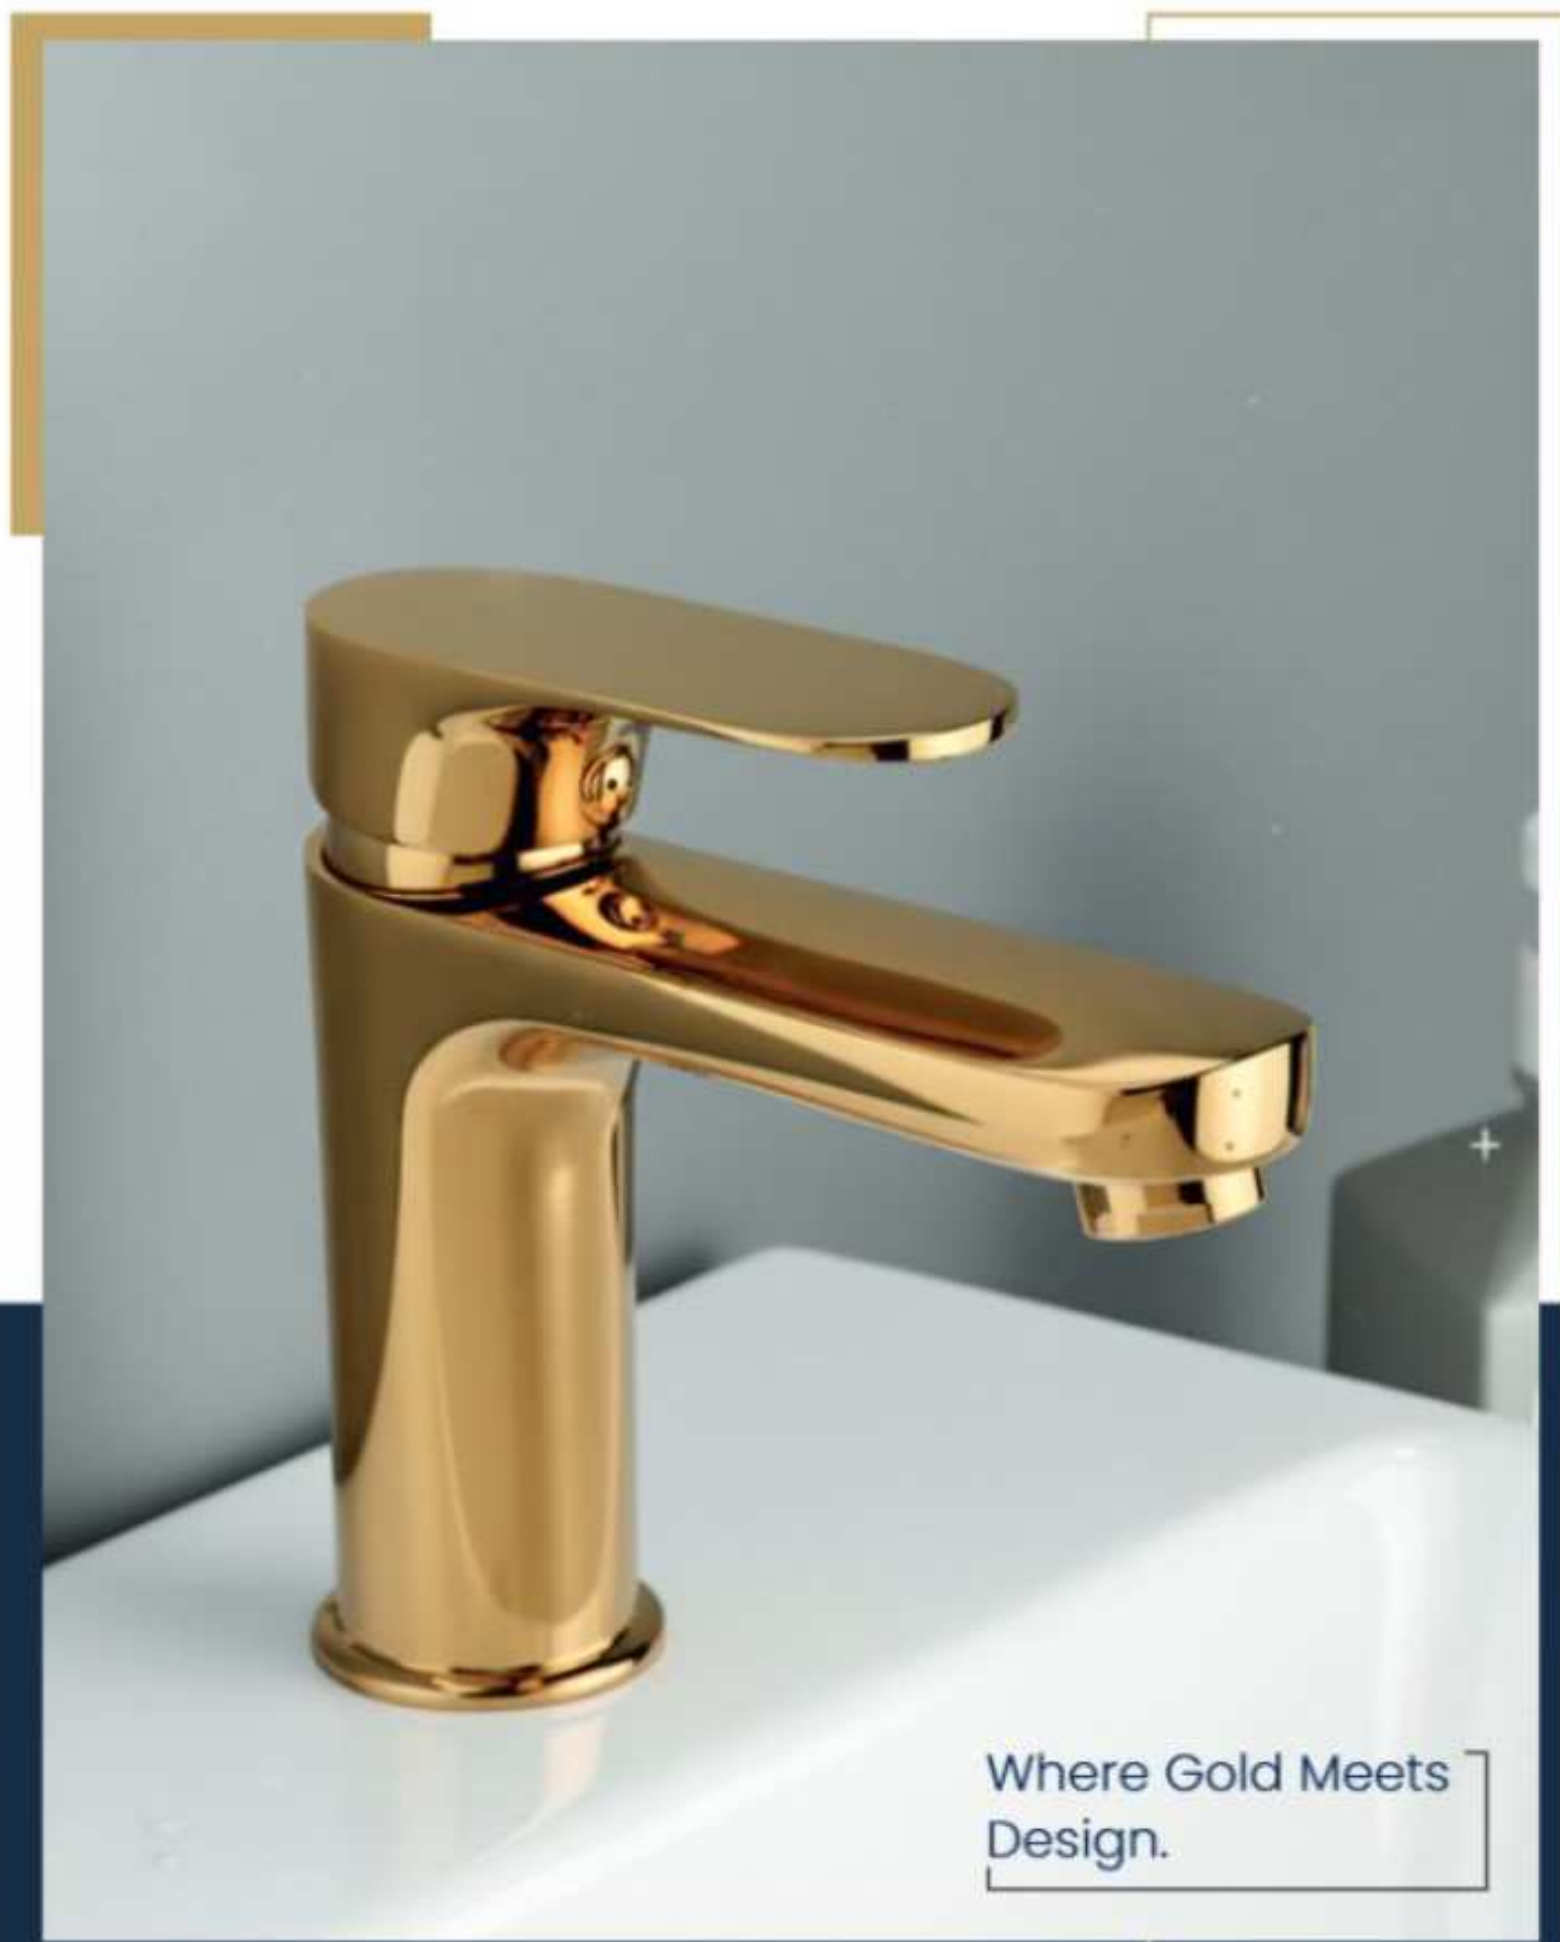

Where Gold Meets Design.

OE 52041 G | MRP: (₹) 5860/-
Single Lever Basin Mixer with 450mm Long SS Braided Hose

OE 52055 G | MRP: (₹) 2660/-
Wall Spout Plain With Wall Flange (Size 8.5")

OE 52004 G | MRP: (₹) 2190/-
Angle Cock with Wall Flange