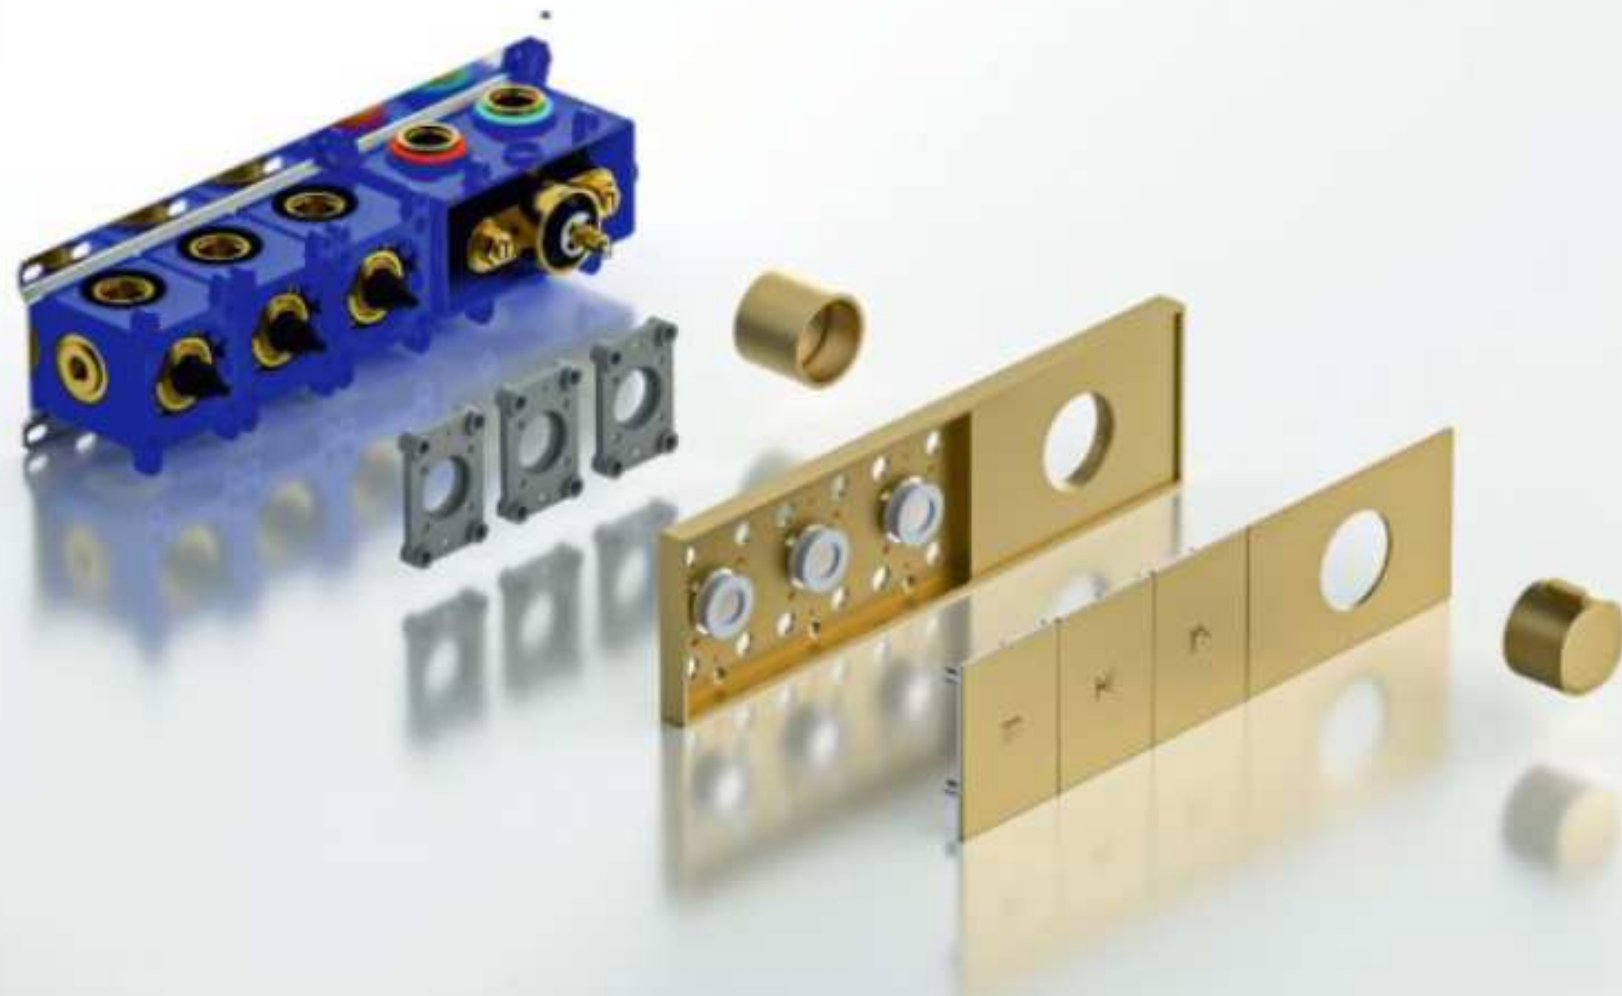

CSB 123 | MRP (₹) 37400/-
3 Outlet Thermostatic Switch Button Diverter
(Chrome)

Functional Features:

Dual Cascade Shower/Dual Function Ceiling Shower + Spout

Alternative Setup:

Regular Shower + Body Jets + Spout for everyday versatility.

Technical Specifications:

- Press Button Control: Smooth, reliable switching between all three outlets.
- Thermostatic Cartridge: High-performance Thermostatic cartridge ensuring precise Temperature control and safety.
- Temperature Control Knob: Elegant chrome-plated knob for accurate adjustments.
- High Flow Mixer: Consistent water pressure and temperature control across all outlets.

CSB 123 RG | MRP (₹) 44280/-
3 Outlet Thermostatic Switch Button Diverter
(Rose Gold)

CSB 123 G | MRP (₹) 44280/-
3 Outlet Thermostatic Switch Button Diverter
(Gold)

CSB 123 B | MRP (₹) 44280/-
3 Outlet Thermostatic Switch Button Diverter
(Black)