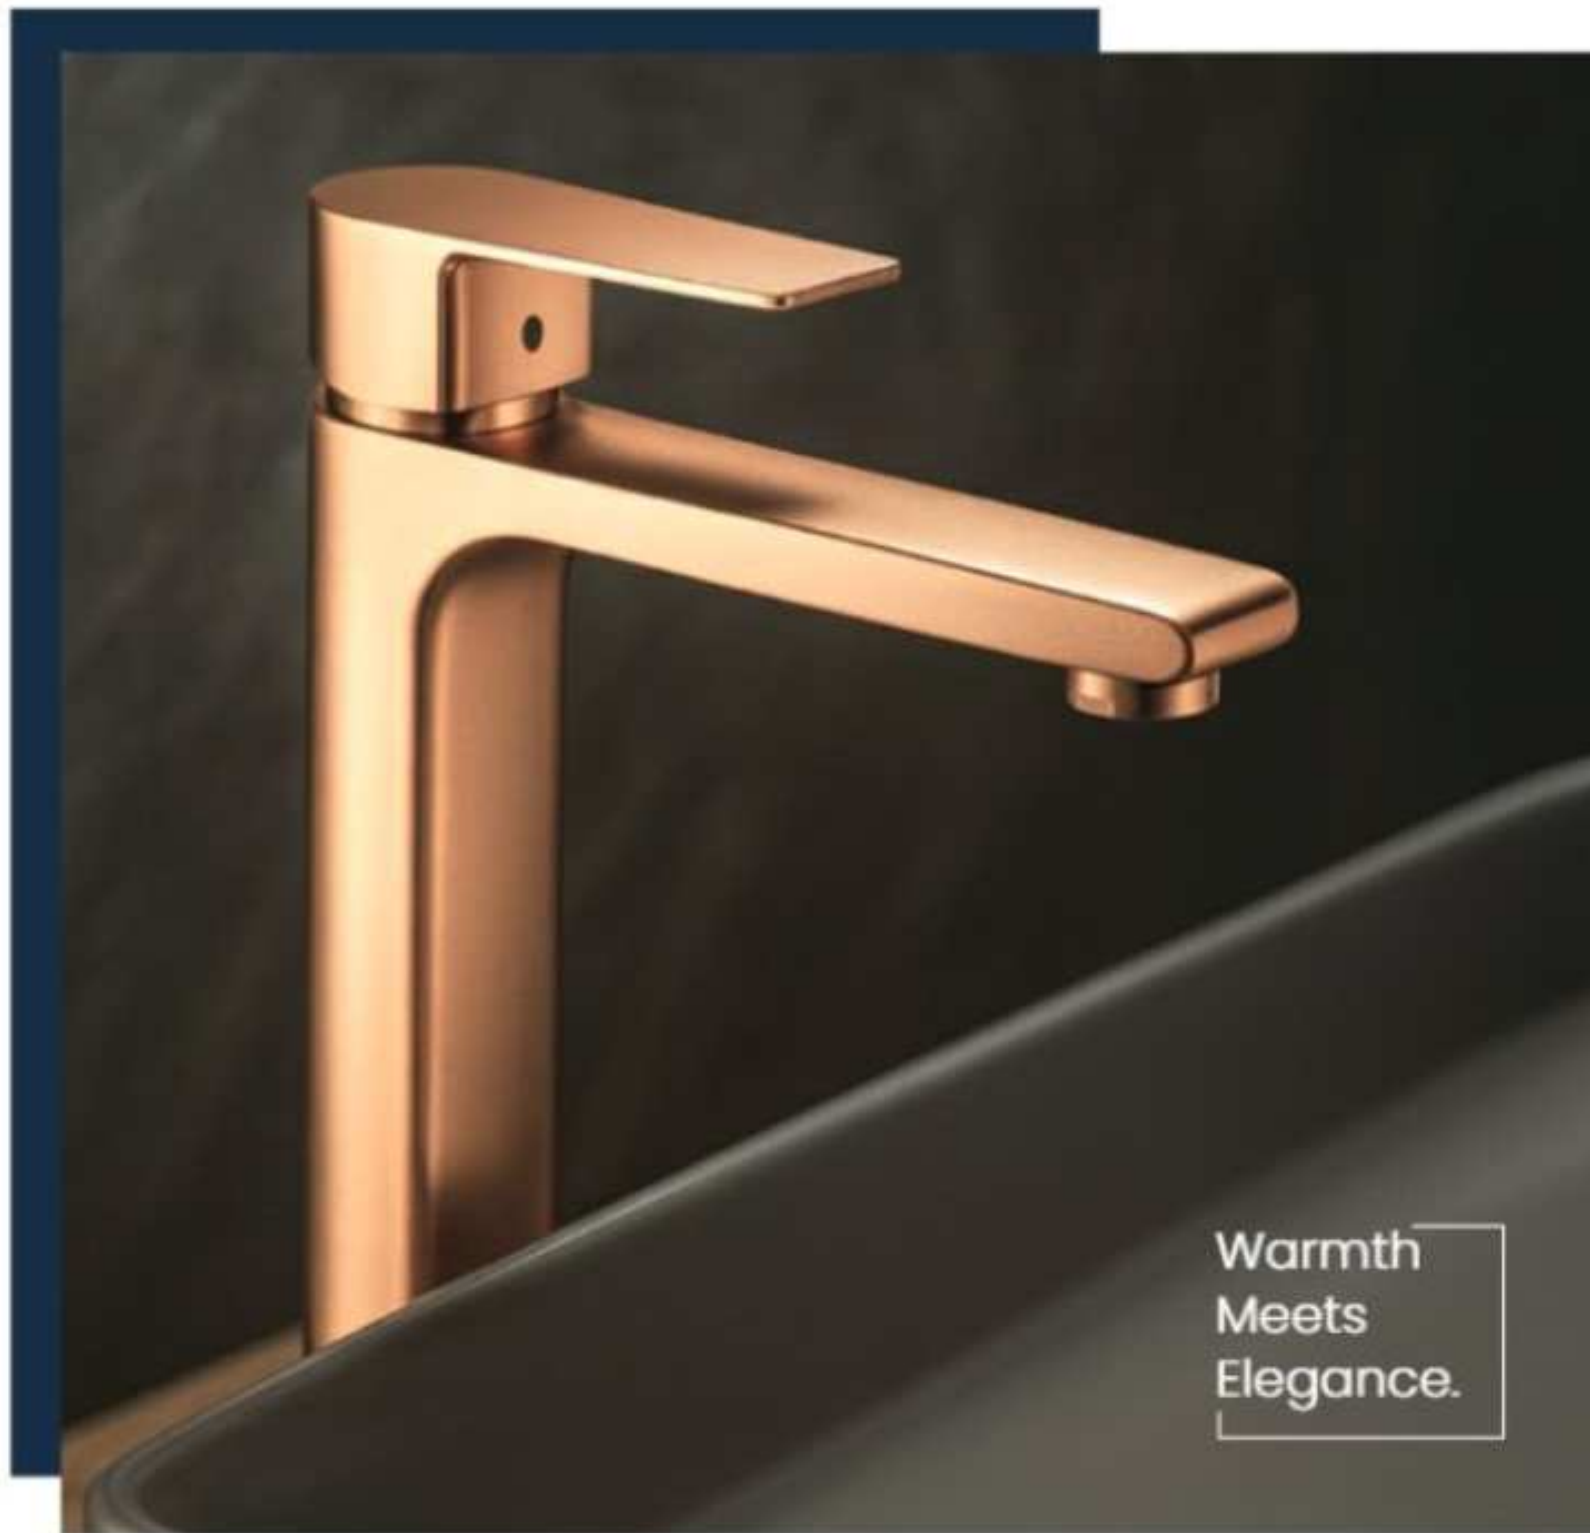

Warmth
Meets
Elegance.

AR 48055 RG | MRP: (₹) 3800/-
Wall Spout Plain with Wall Flange