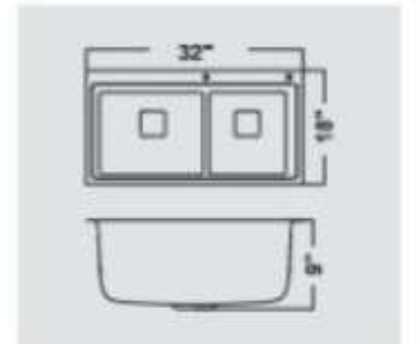

Double Bowl Sink

MODEL NO.	SINK SIZE (LxWxD)		BOWL SIZE (LxWxD)		MRP(₹)
	in inch	in mm	in inch	in mm	
SMDB 37189 TH	37x18x09	940x457x228.6	19.7x16x09	500x405x228.6	9075/-
SMDB 40209 TH	40x20x09	1016x508x228.6	18.5x18x09	469x457x228.6	9900/-
SMDB 45209 TH	45x20x09	1143x508x228.6	21x18x09	531x457x228.6	10100/-